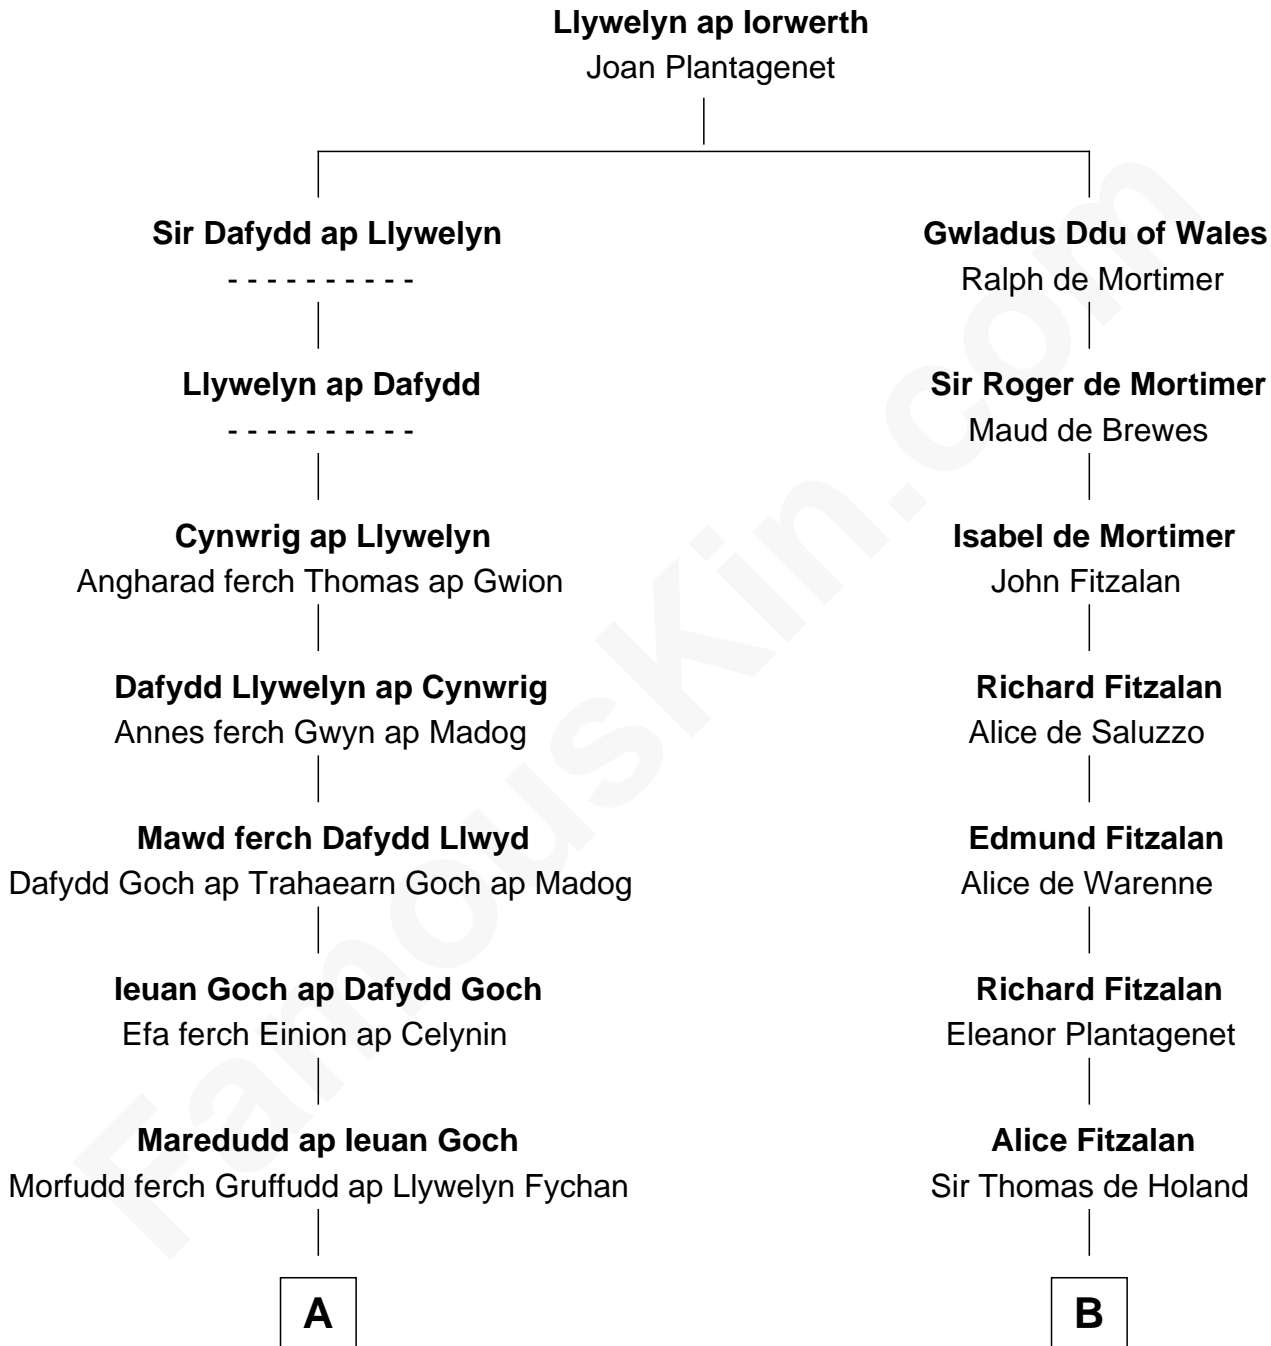

FamousKin.com

Relationship Chart of

David Yale

(c1613 - 1690) Great Migration Immigrant 1638

15th cousin 5 times removed of

Jane (Appleton) Pierce

First Lady of President Franklin Pierce

A

Lleucu ferch Maredudd
Gruffudd ap Cynwrig ap Bleddyn Llwyd

Dafydd Llwyd ap Gruffudd
Gwen ferch Gruffudd Goch ap Ieuan

Dyddgu ferch Dafydd Llwyd
Llywelyn ap Gruffudd Llwyd ap Robin

Maredudd Llwyd ap Llywelyn
Jonet ferch Gwilym ap Llywelyn Llwyd

John ap Maredudd Llwyd
Margred ferch Morus Gethin ap Rhys

Maredudd Llwyd ap John
Jonet Conwy

Rt. Rev. George Lloyd
Anne Wilkinson

Ann Lloyd
Thomas Yale

David Yale

Great Migration Immigrant 1638

B

Eleanor Holand
Edward Cherleton

Joyce Cherleton
Sir John Tiptoft

Joyce Tiptoft
Sir Edmund Sutton

Sir Edward Sutton
Cecily Willoughby

Sir John Sutton
Cecily Grey

Sir Henry Dudley
----- Ashton

Probable

Roger Dudley
Susanna Thorne

Gov. Thomas Dudley
Dorothy York