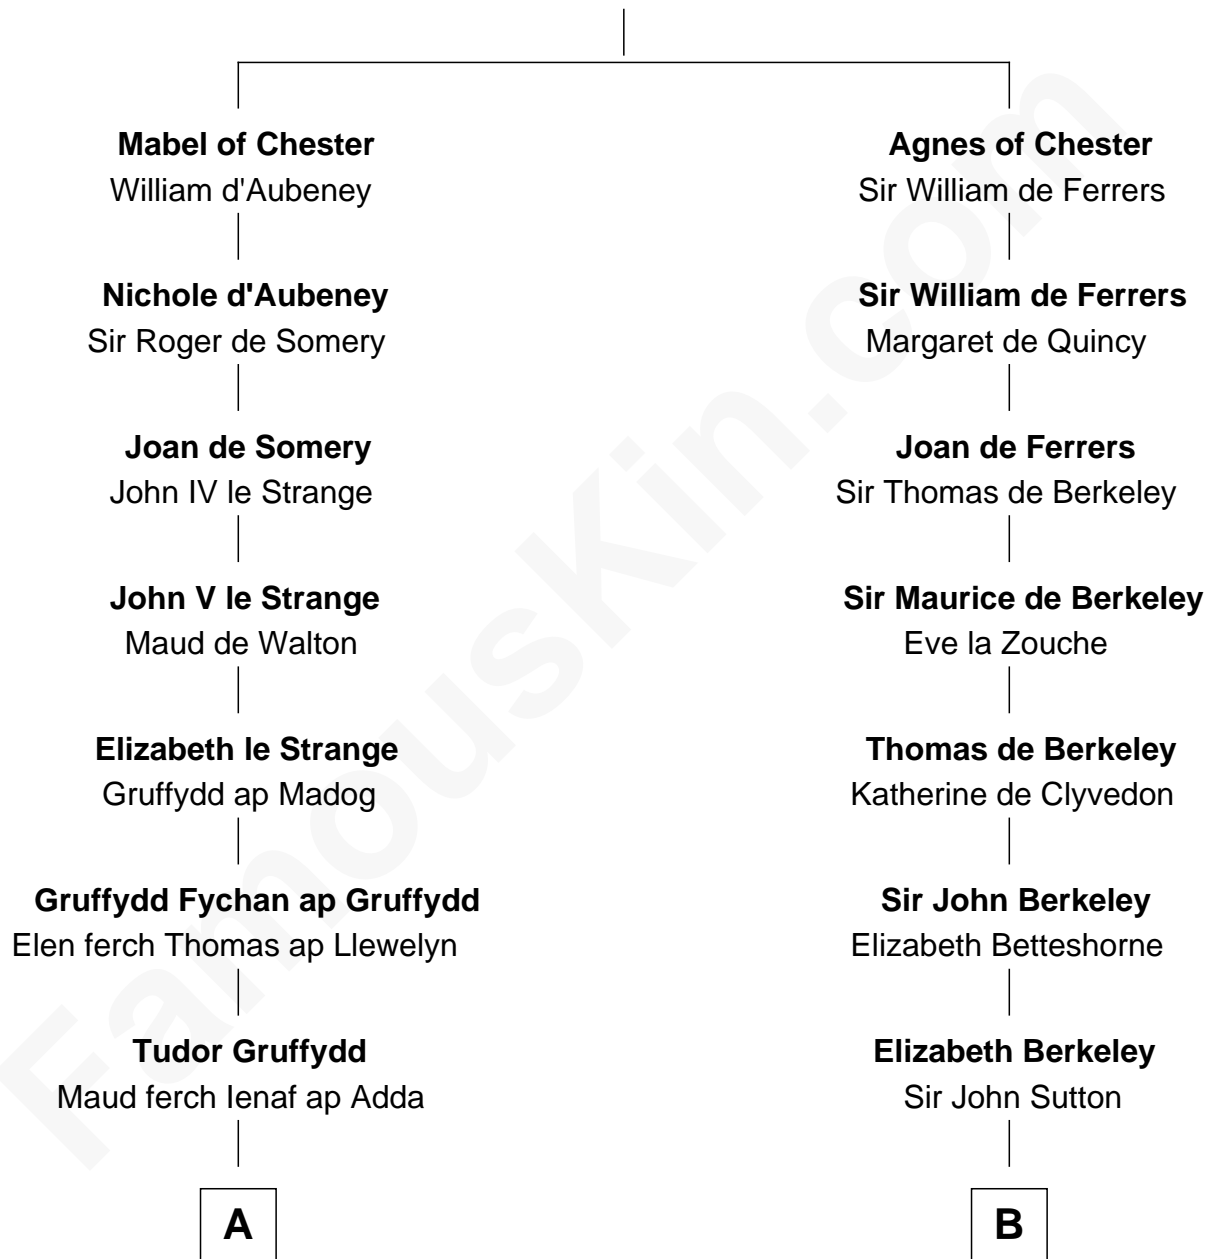

FamousKin.com

Relationship Chart of

David Yale

(c1613 - 1690) Great Migration Immigrant 1638

13th cousin 8 times removed of

Dr. H. H. Holmes

Serial Killer aka "Devil in the White City"

Hugh de Kevelioc
Bertrade de Montfort

C

—
Sarah Smith

Edward Scribner Mudgett

—
Samuel Mudgett

Mary Morrill

—
Scribner Mudgett

Nancy Prescott

—
Levi Horton Mudgett

Theodate Page Price

—
Dr. H. H. Holmes

Serial Killer Dr. H. H. Holmes