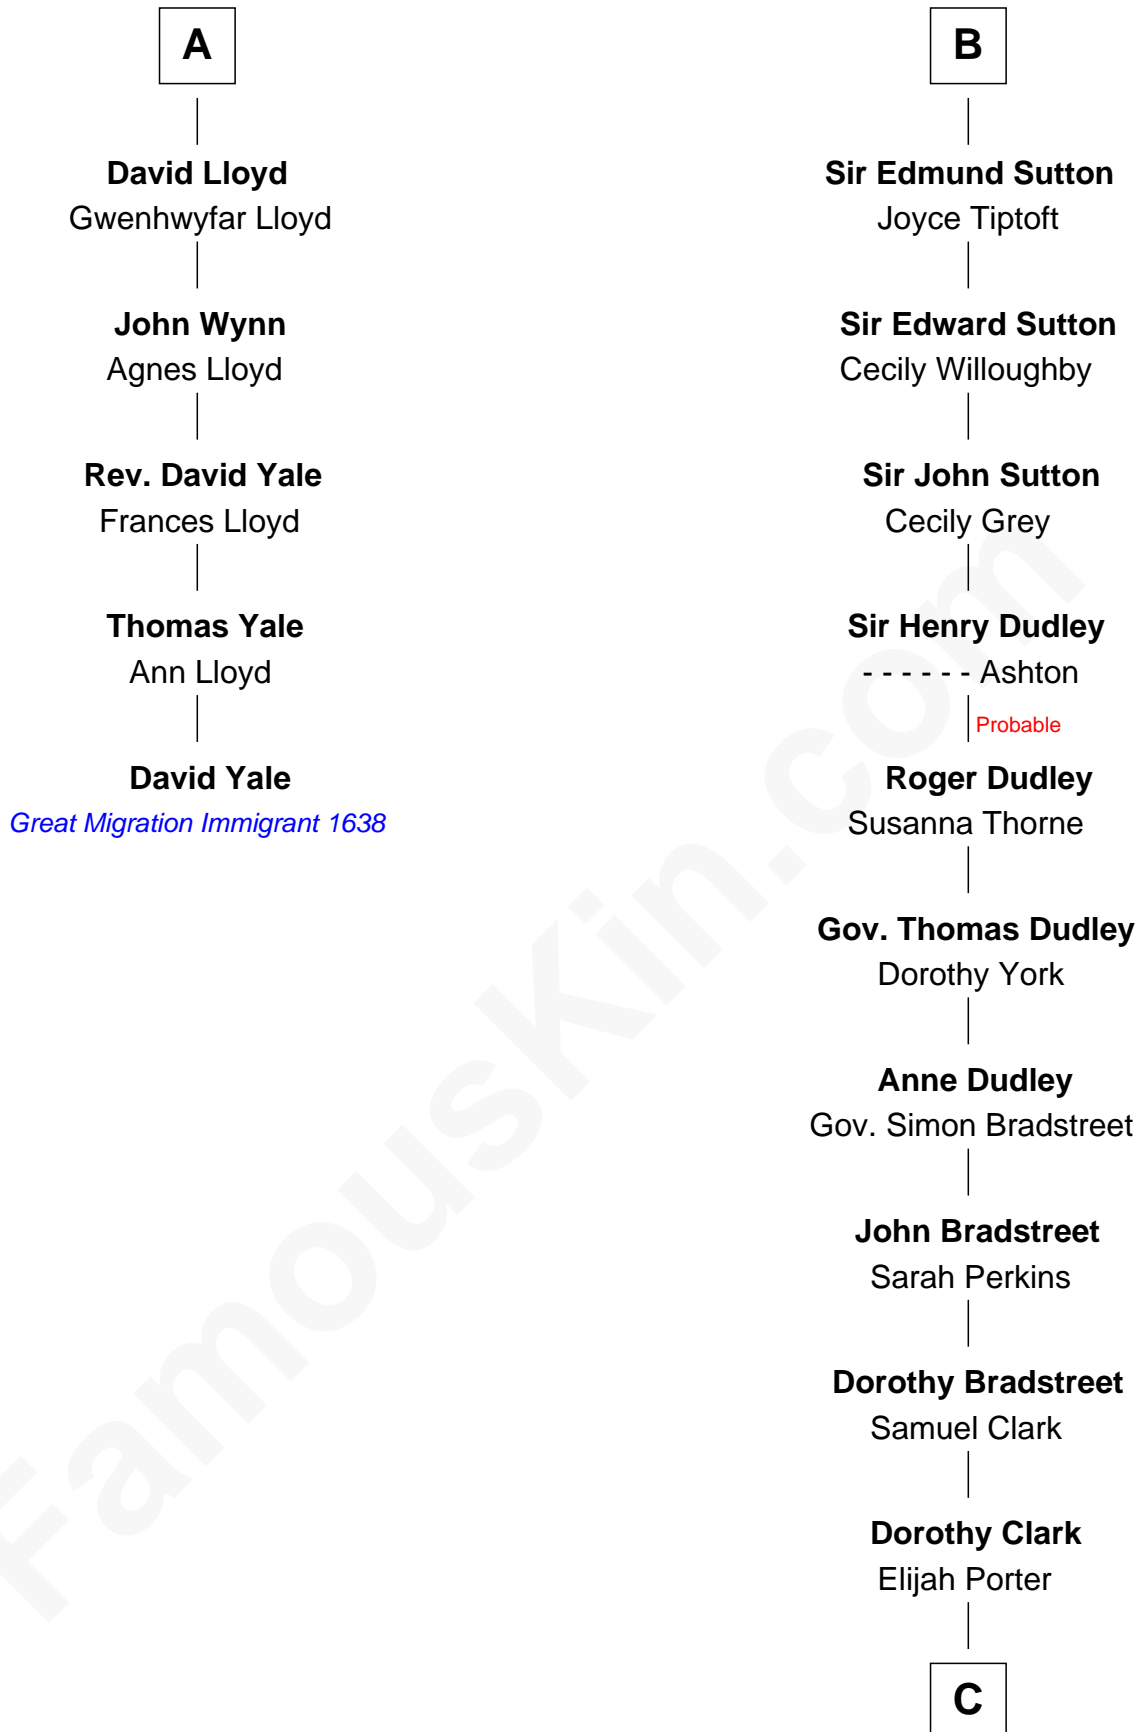

FamousKin.com

Relationship Chart of

David Yale

(c1613 - 1690) Great Migration Immigrant 1638

11th cousin 9 times removed of

Seth Low

Mayor of New York City President of Columbia University

C

Thomas Porter

Ruth Allen

Mary Porter

Seth Low

Abiel Abbot Low

Ellen Almira Dow

Seth Low

Mayor of New York City President of Columbia University