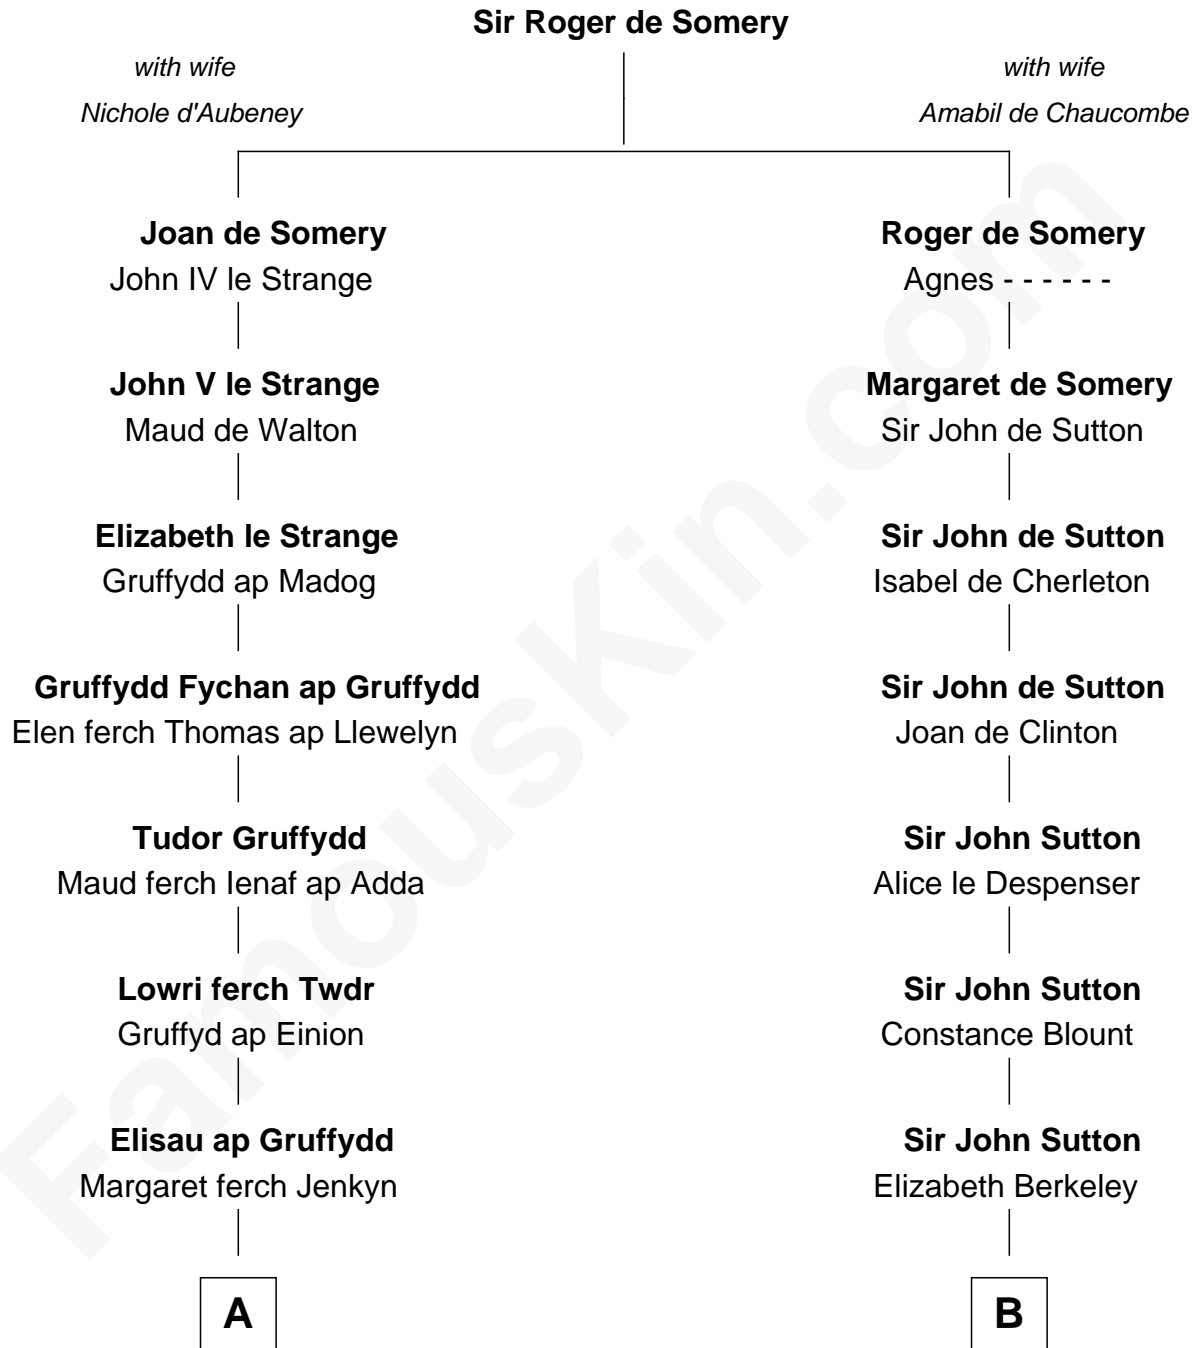

FamousKin.com

Relationship Chart of

David Yale

(c1613 - 1690) Great Migration Immigrant 1638

11th cousin 9 times removed of

Seth Low

Mayor of New York City President of Columbia University

C

Thomas Porter

Ruth Allen

Mary Porter

Seth Low

Abiel Abbot Low

Ellen Almira Dow

Seth Low

Mayor of New York City President of Columbia University