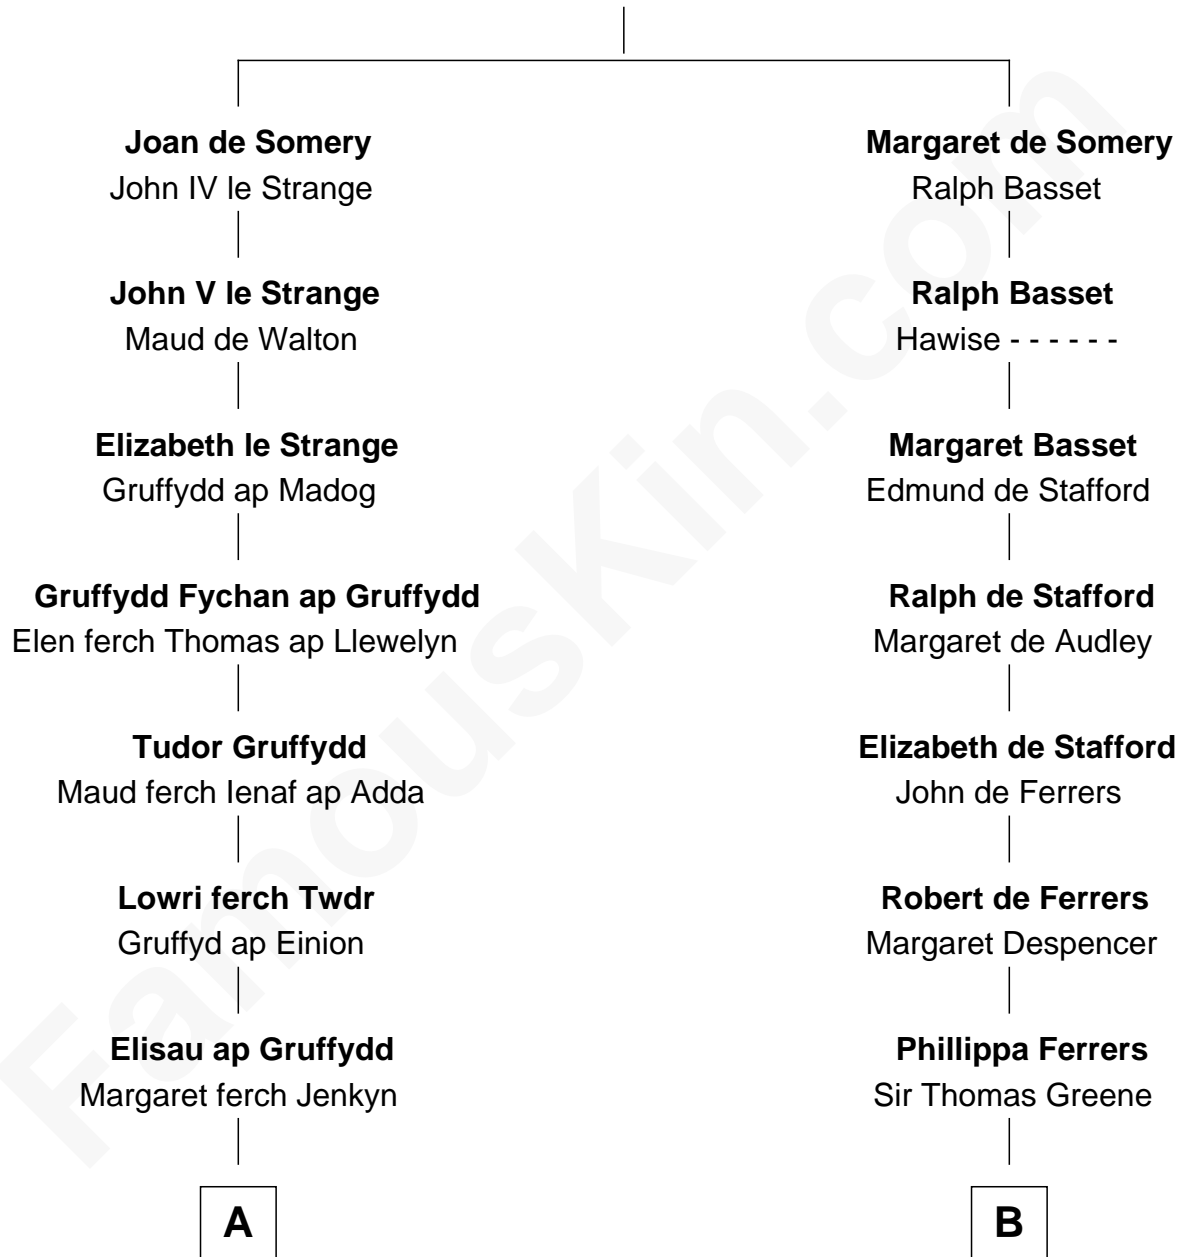

## Relationship Chart of

### David Yale

(c1613 - 1690) Great Migration Immigrant 1638

11th cousin 9 times removed of

### Melvil Dewey

*Inventor of the Dewey Decimal System*

**Sir Roger de Somery**

Nichole d'Aubenev

**C**

**Benjamin Cole**  
Martha Wightman

**Polly Cole**  
David Dewey

**Joel Dewey**  
Eliza Green

**Melvil Dewey**  
*Dewey Decimal System*

FamousKin.com