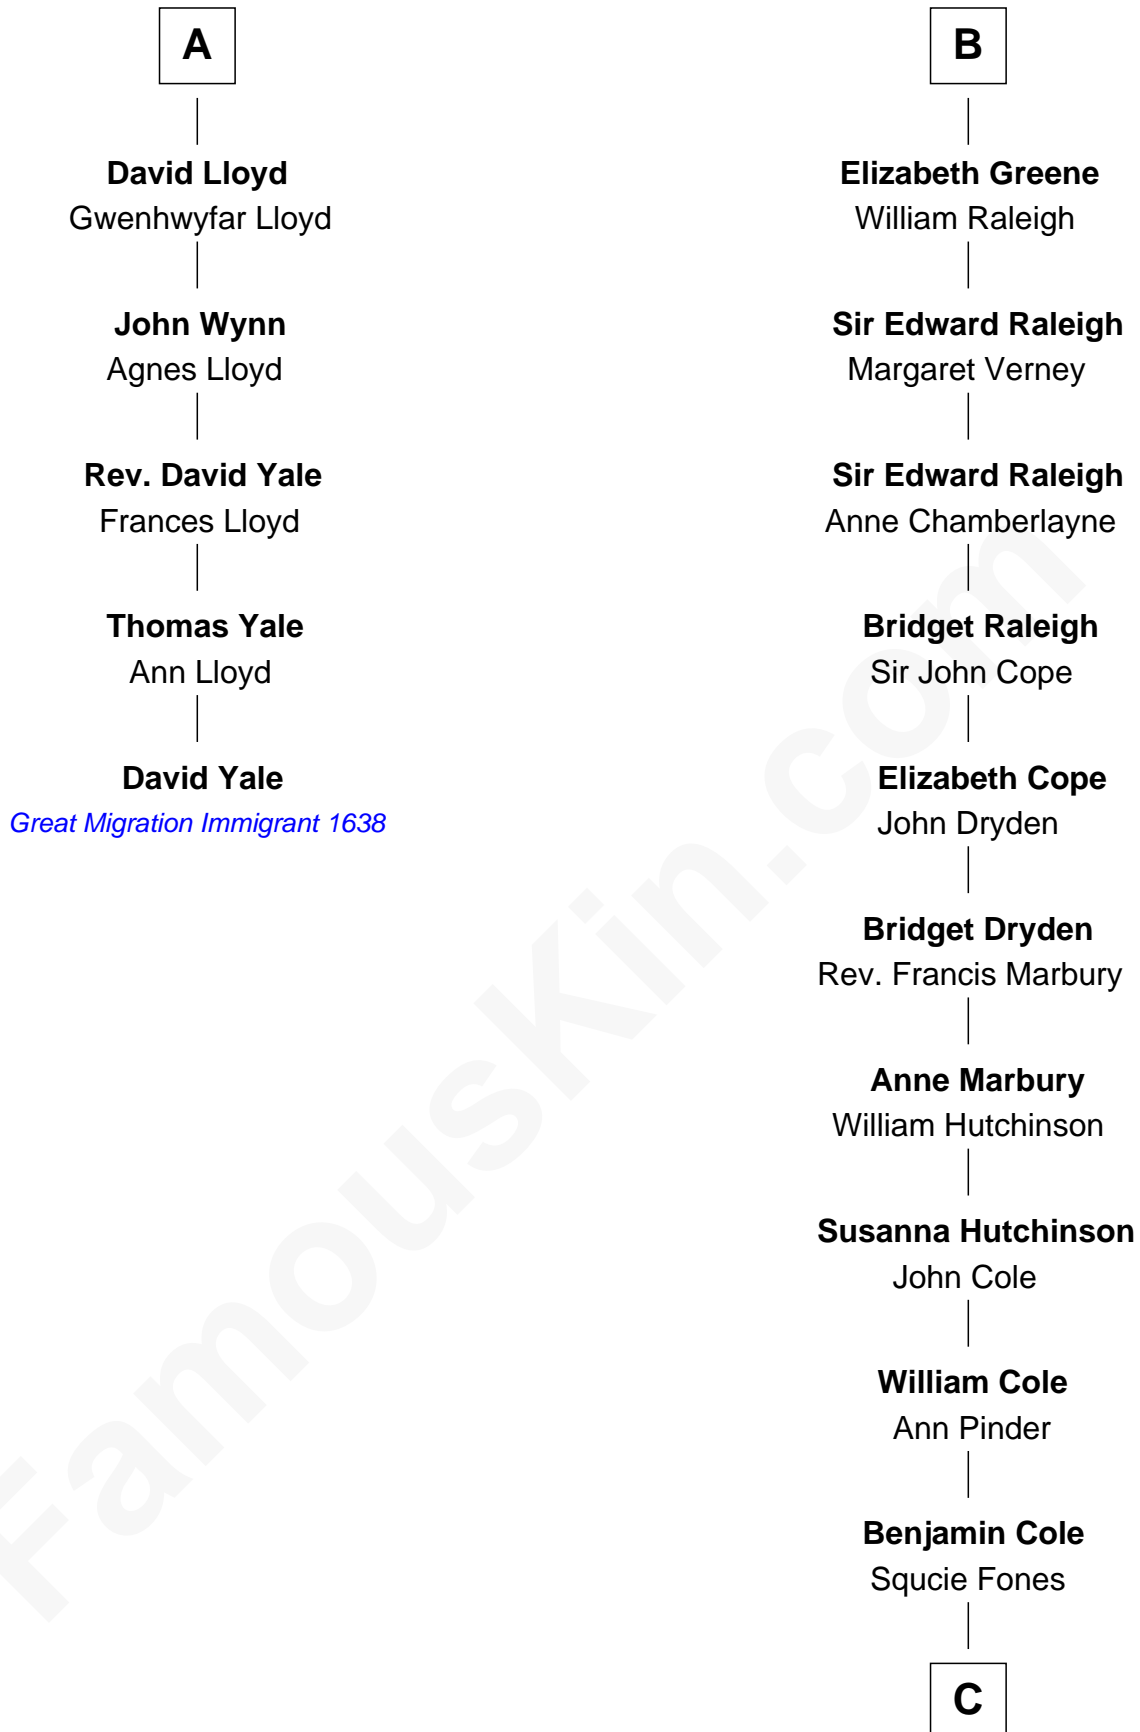

## Relationship Chart of

### David Yale

(c1613 - 1690) Great Migration Immigrant 1638

11th cousin 9 times removed of

### Melvil Dewey

*Inventor of the Dewey Decimal System*

**Sir Roger de Somery**

Nichole d'Aubenev

**C**

**Benjamin Cole**  
Martha Wightman

**Polly Cole**  
David Dewey

**Joel Dewey**  
Eliza Green

**Melvil Dewey**  
*Dewey Decimal System*

FamousKin.com