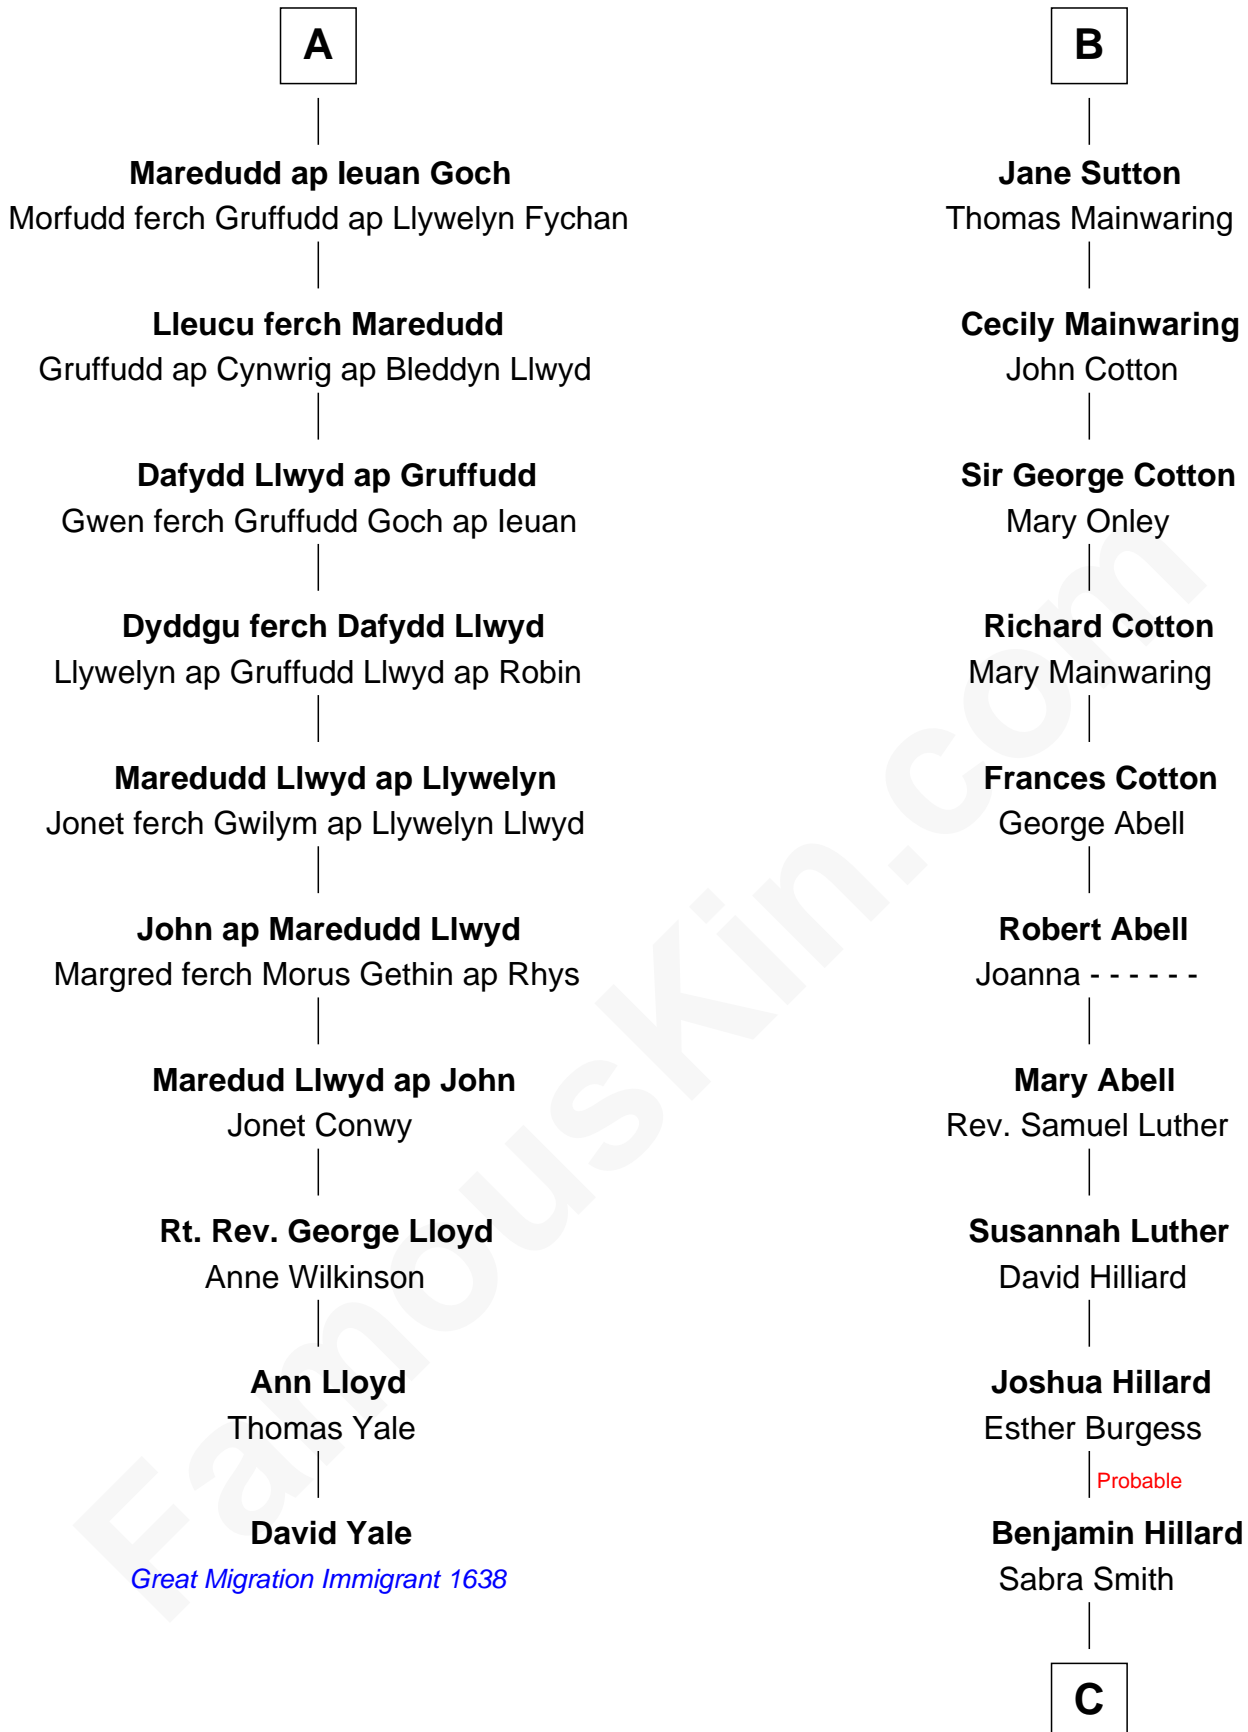

FamousKin.com

Relationship Chart of

David Yale

(c1613 - 1690) Great Migration Immigrant 1638

16th cousin 4 times removed of

Archibald MacLeish

American Poet and Playwright

John, King of England

Sir Thomas de Berkeley
Joan de Ferrers

Cynwrig ap Llywelyn
Angharad ferch Thomas ap Gwion

Sir Maurice de Berkeley
Eve la Zouche

Dafydd Llywelyn ap Cynwrig
Annes ferch Gwyn ap Madog

Thomas de Berkeley
Katherine de Clyvedon

Mawd ferch Dafydd Llwyd
Dafydd Goch ap Trahaearn Goch ap Madog

Sir John Berkeley
Elizabeth Betteshorne

Ieuan Goch ap Dafydd Goch
Efa ferch Einion ap Celynin

Elizabeth Berkeley
Sir John Sutton

A

B

C

—
Moses Hillard
Martha Brewster

—
Rev. Elias Brewster Hillard
Julia Whittlesey

—
Martha Hillard
Andrew MacLeish

—
Archibald MacLeish
American Poet and Playwright