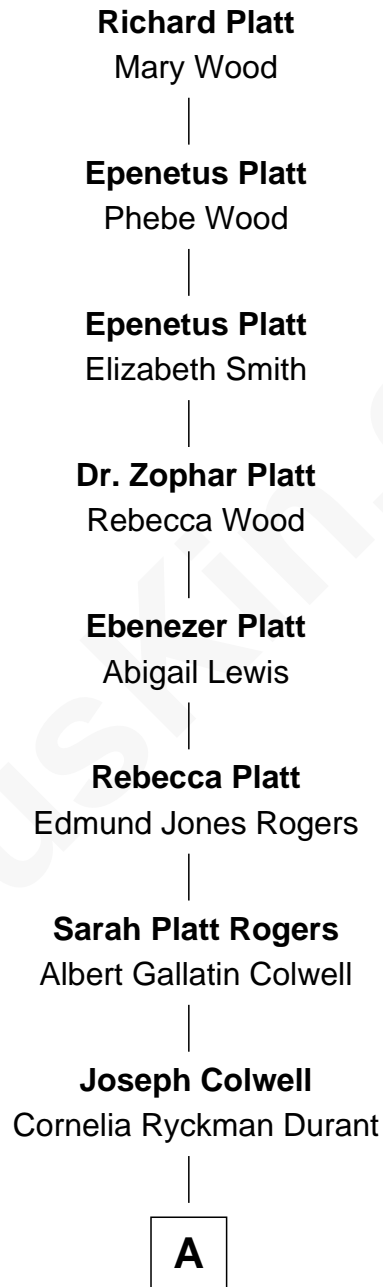

FamousKin.com

Relationship Chart of

Richard Platt

(c1604 - 1684/5) Great Migration Immigrant 1639

9th Great-grandfather of

Jonathan Bush

Co-founder and CEO of athenahealth

A

Josephine Colwell

Loring Griswold Robbins

Cornelia Durant Robbins

Horace Russ Van Vleck Bradley

Josephine Colwell Bradley

Jonathan James Bush

Jonathan Bush

Co-founder and CEO of athenahealth

FamousKin.com