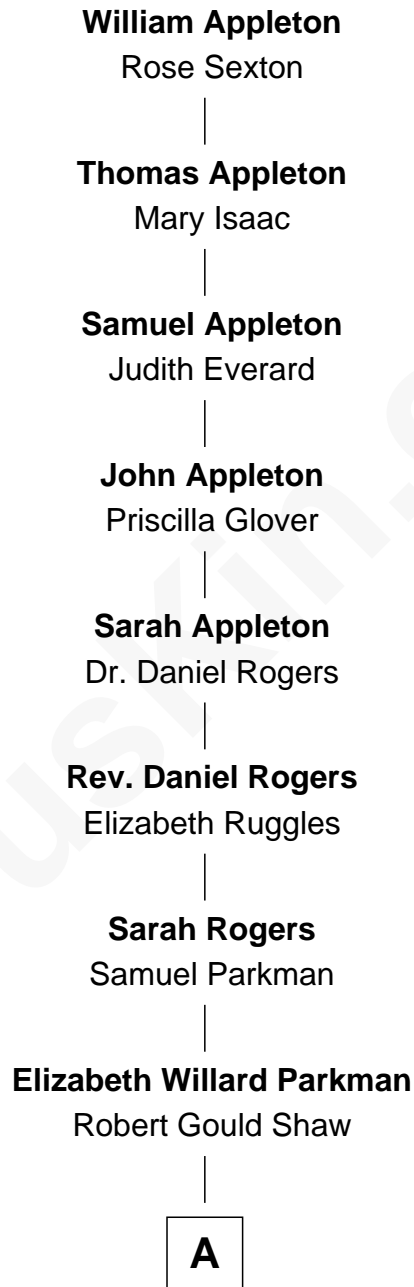

FamousKin.com

Relationship Chart of

William Appleton

7th Great-grandfather of

Colonel Robert Gould Shaw
U.S. Civil War leader of film "Glory" fame

A

Francis George Shaw

Sarah Blake Sturgis

Colonel Robert Gould Shaw

Main character in film ["Glory"](#)

FamousKin.com