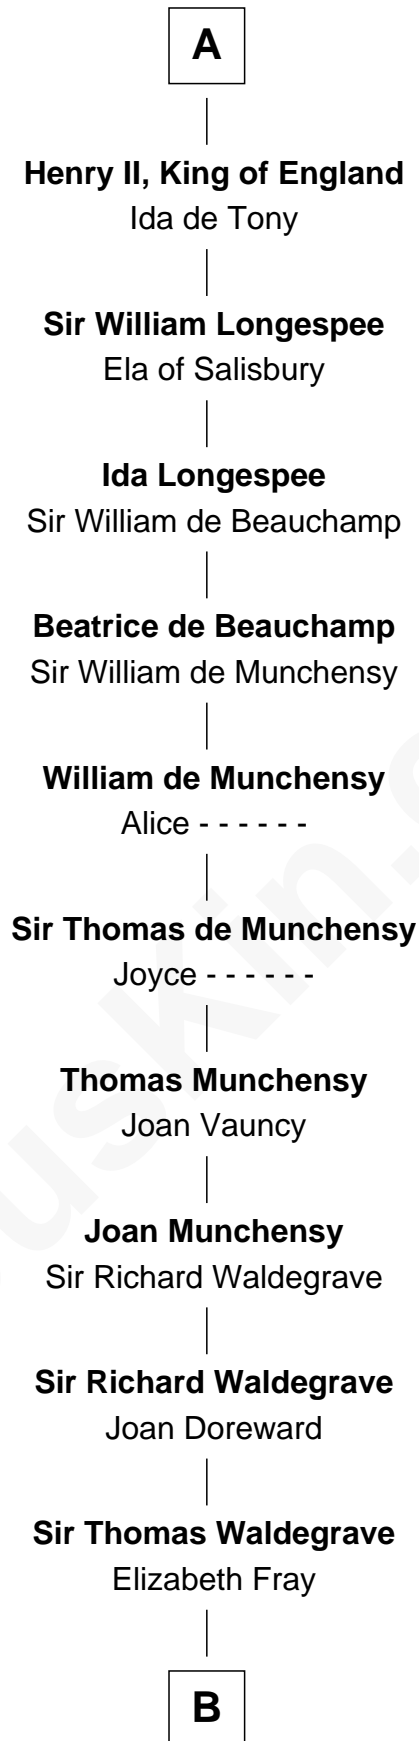

FamousKin.com

Relationship Chart of

Boso of Arles

22nd Great-grandfather of

Rev. George Burroughs

Executed for Witchcraft, Salem 1692

Boso of Arles

Willa of Tuscany

Willa of Arles and Tuscany

Berengario II, King of Italy

Rozala of Lombardy

Arnulf II of Flanders

Baudoin IV of Flanders

Ogive of Luxembourg

Baudoin V of Flanders

Adela of France

Matilda of Flanders

William I, King of England

Henry I, King of England

Maud of Scotland

Maud of England

Geoffrey Plantagenet

A

B

—
Sir William Waldegrave

Margery Wentworth

—
George Waldegrave

Anne Drury

—
Phyllis Waldegrave

Thomas Higham

—
Bridget Higham

Thomas Burrough