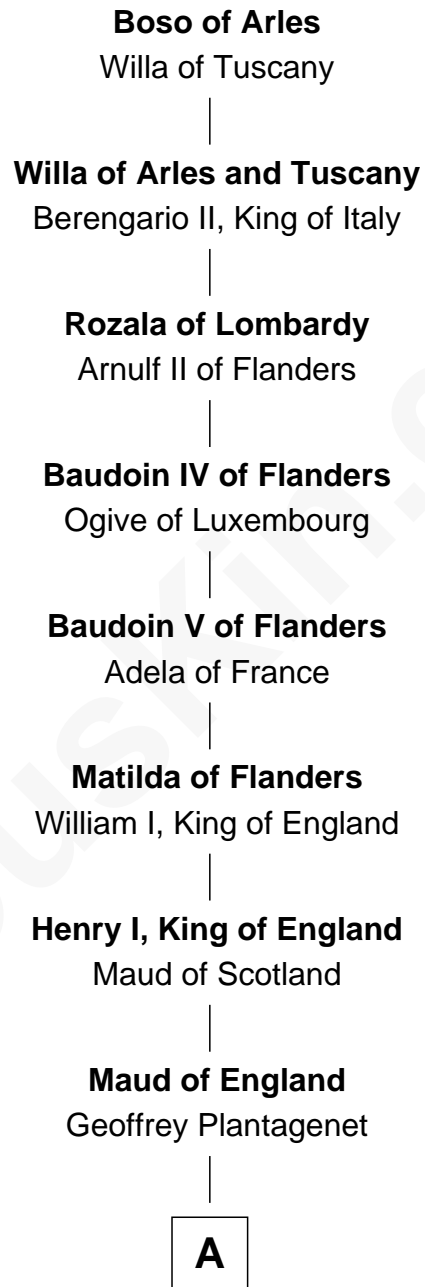

FamousKin.com

Relationship Chart of

Boso of Arles

21st Great-grandfather of

Edmund Waller
English Poet and Politician

A

Henry II, King of England

Ida de Tony

Sir William Longespee

Ela of Salisbury

Ida Longespee

Sir William de Beauchamp

Beatrice de Beauchamp

Thomas FitzOtto

Maud FitzThomas

John de Botetourte

Thomas de Botetourte

Joan de Somery

John de Botetourte

Joyce la Zouche de Mortimer

Joyce de Botetourte

Sir Baldwin Freville

Sir Baldwin Freville

Maude le Scrope