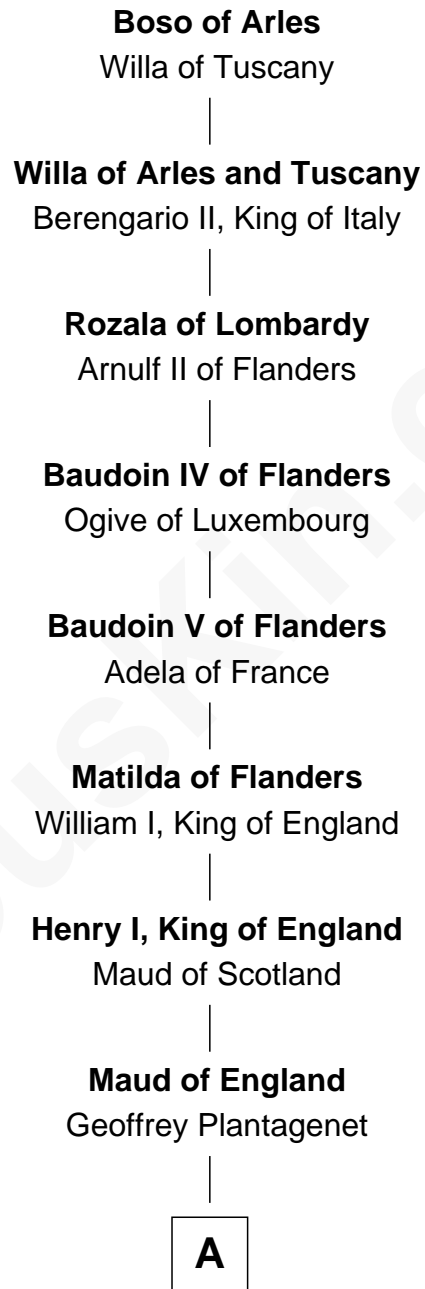

# FamousKin.com

## Relationship Chart of

### Boso of Arles

18th Great-grandfather of

**Catherine Howard**  
*5th Wife of King Henry VIII*

**A**

**Henry II, King of England**

Eleanor of Aquitaine

**John, King of England**

Isabelle of Angoulême

**Richard Plantagenet**

**Sir Richard of Cornwall**

Joan - - - - -

**Joan of Cornwall**

Sir John Howard

**Sir John Howard**

Alice de Bois

**Sir Robert Howard**