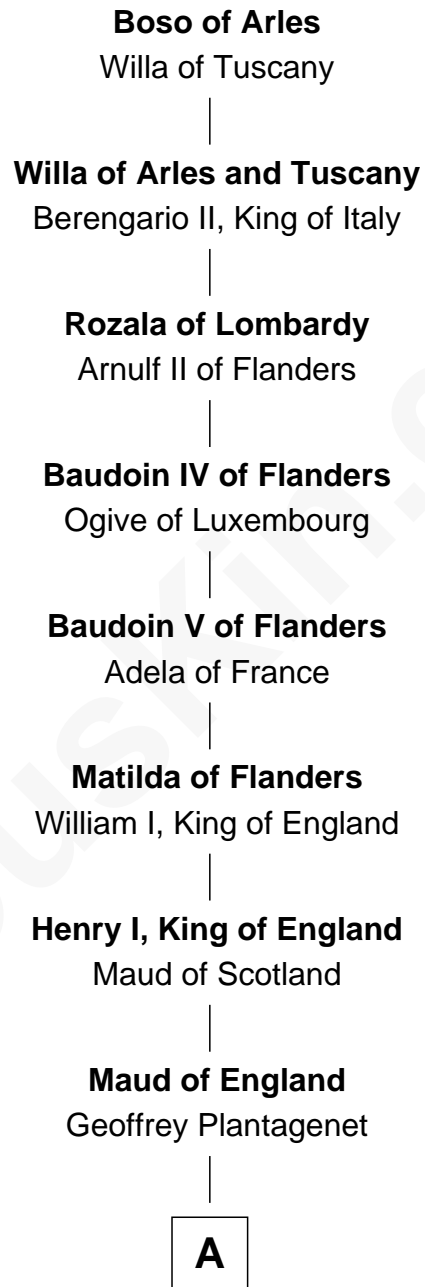

FamousKin.com

Relationship Chart of

Boso of Arles

24th Great-grandfather of

George Washington
1st U.S. President

A

Henry II, King of England

Eleanor of Aquitaine

John, King of England

----- De Warenne

Sir Richard FitzRoy

Rose de Dover

Isabel de Dover

Sir Maurice de Berkeley

Sir Thomas de Berkeley

Joan de Ferrers