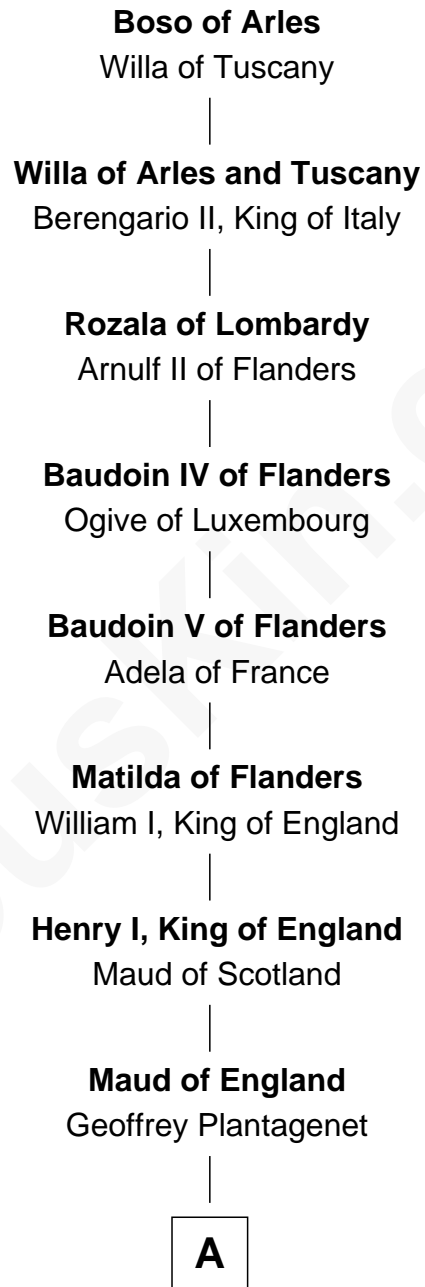

FamousKin.com

Relationship Chart of

Boso of Arles

18th Great-grandfather of

Catherine Parr
6th Wife of King Henry VIII

B

—
Elizabeth FitzHugh

Sir William Parr

—
Sir Thomas Parr

Maud Green

—
Catherine Parr

6th Wife of King Henry VIII

FamousKin.com