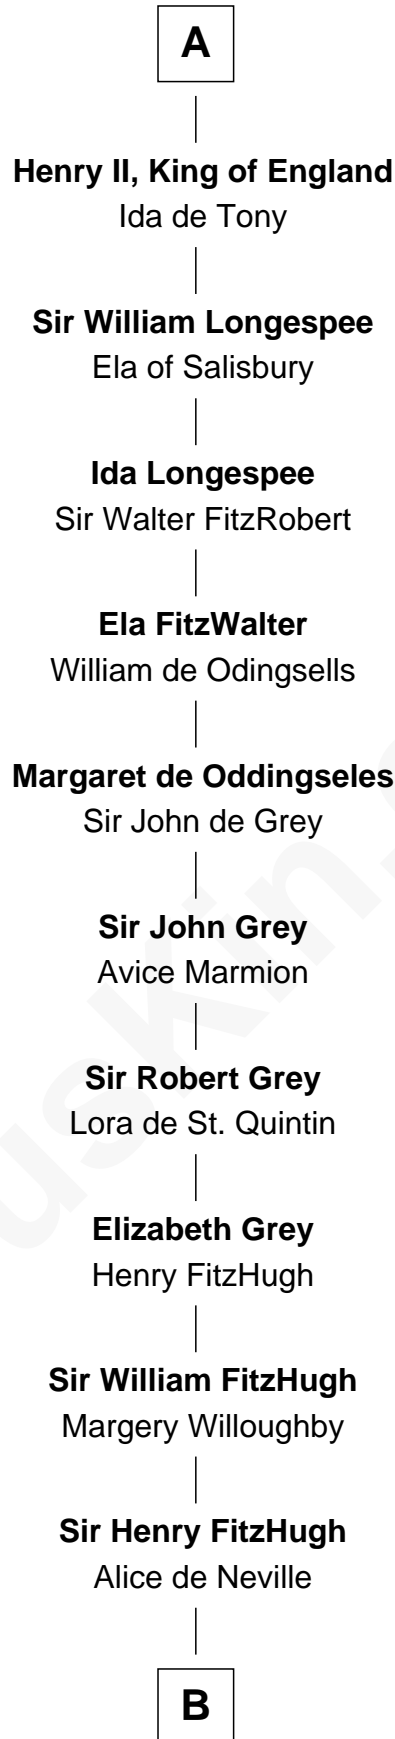

FamousKin.com

Relationship Chart of

Boso of Arles

18th Great-grandfather of

Catherine Parr
6th Wife of King Henry VIII

B

—
Elizabeth FitzHugh

Sir William Parr

—
Sir Thomas Parr

Maud Green

—
Catherine Parr

6th Wife of King Henry VIII

FamousKin.com