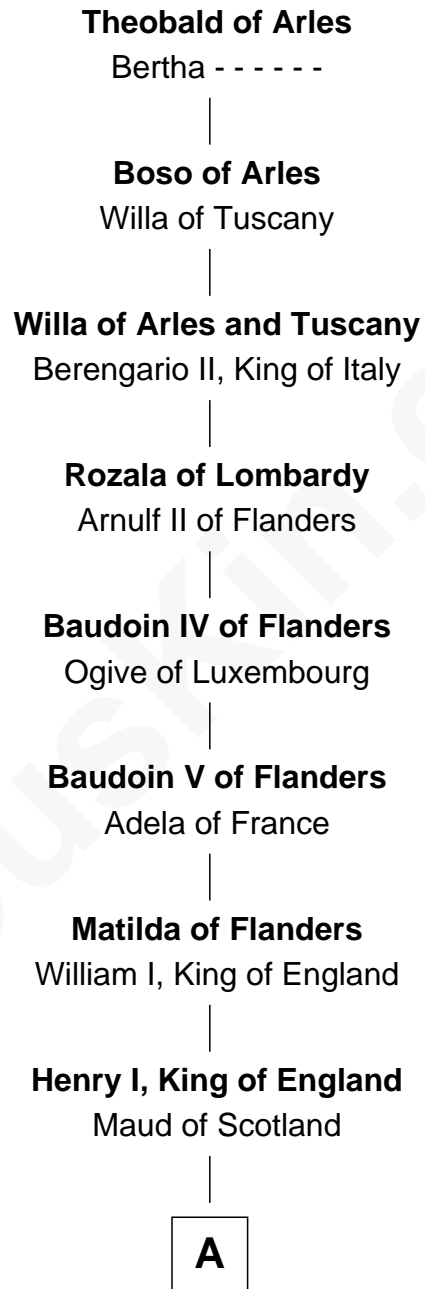

## Relationship Chart of

### Theobald of Arles

24th Great-grandfather of

**Major John Pitcairn**

*British Commander at Battle of Lexington*

**A**

**Maud of England**

Geoffrey Plantagenet

**Henry II, King of England**

Eleanor of Aquitaine

**John, King of England**

Isabelle of Angoulême

**Henry III, King of England**

Eleanor of Provence

**Edward I, King of England**

Eleanor of Castile

**Edward II, King of England**