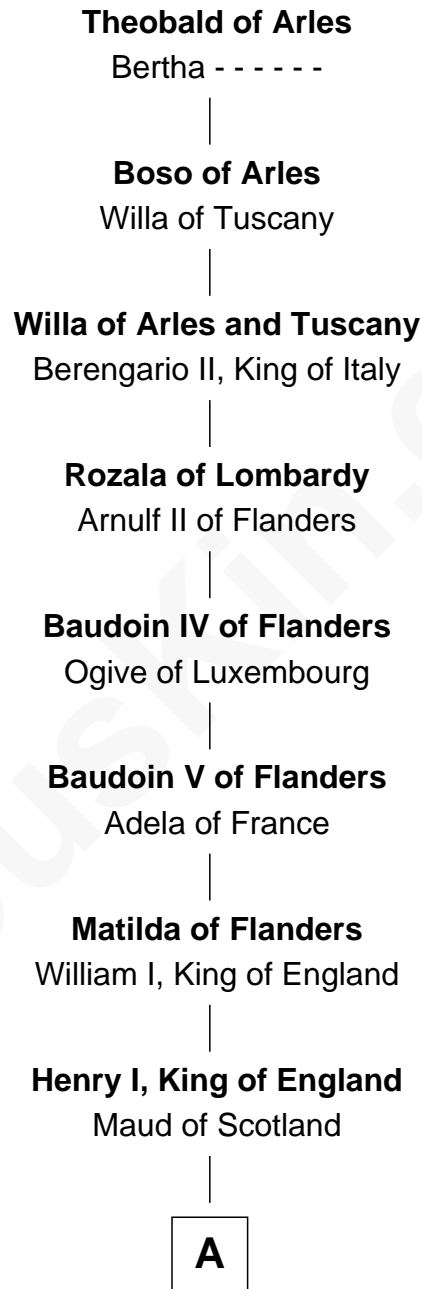

FamousKin.com

Relationship Chart of

Theobald of Arles

22nd Great-grandfather of

Edmund Waller
English Poet and Politician

FamousKin.com

A

Maud of England

Geoffrey Plantagenet

Henry II, King of England

Ida de Tony

Sir William Longespee

Ela of Salisbury

Ida Longespee

Sir William de Beauchamp

Beatrice de Beauchamp

Thomas FitzOtto

Maud FitzThomas

John de Botetourte

Thomas de Botetourte

Joan de Somery

John de Botetourte

Joyce la Zouche de Mortimer

Joyce de Botetourte