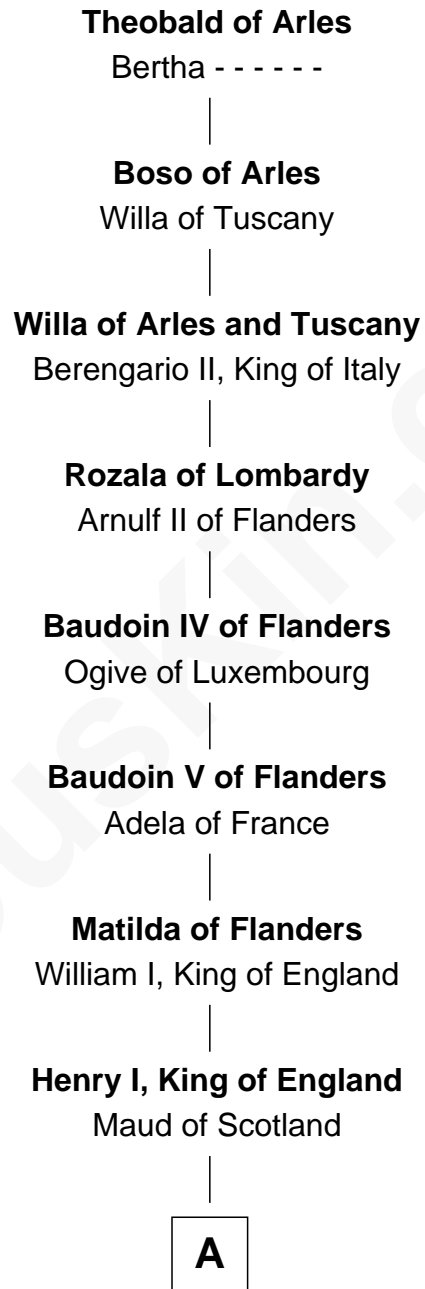

FamousKin.com

Relationship Chart of

Theobald of Arles

19th Great-grandfather of

Catherine Howard
5th Wife of King Henry VIII

A

Maud of England
Geoffrey Plantagenet

Henry II, King of England
Eleanor of Aquitaine

John, King of England
Isabelle of Angoulême

Richard Plantagenet

Sir Richard of Cornwall
Joan -----

Joan of Cornwall
Sir John Howard

Sir John Howard
Alice de Bois

Sir Robert Howard
Margaret de Scales

Sir John Howard
Alice Tendring