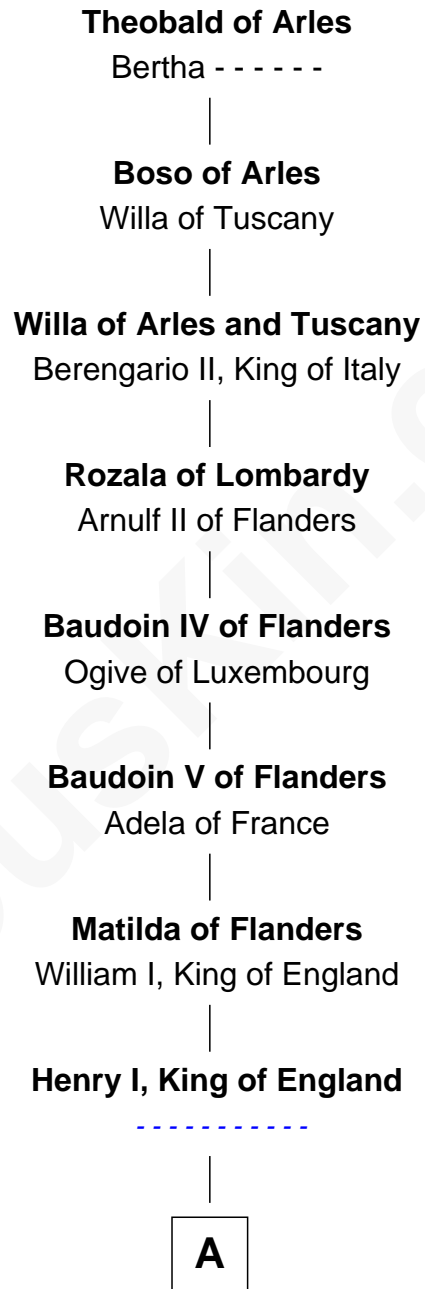

FamousKin.com

Relationship Chart of

Theobald of Arles

MAYFLOWER

22nd Great-grandfather of

Richard More

(c1614 - c1696) *Mayflower* passenger 1620

A

Robert of Gloucester

Mabel FitzHamon

Maud of Gloucester

Sir Ranulf de Gernons

Hugh de Kevelioc

Bertrade de Montfort

Mabel of Chester

William d'Aubenev