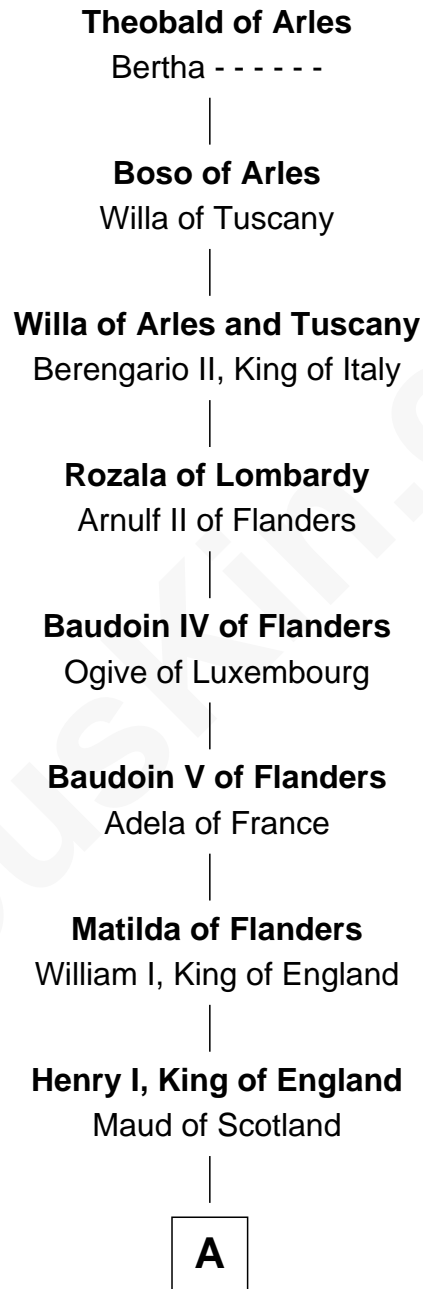

# FamousKin.com

## Relationship Chart of

### Theobald of Arles

19th Great-grandfather of

**Catherine Parr**  
*6th Wife of King Henry VIII*

**A**

**Maud of England**

Geoffrey Plantagenet

**Henry II, King of England**

Ida de Tony