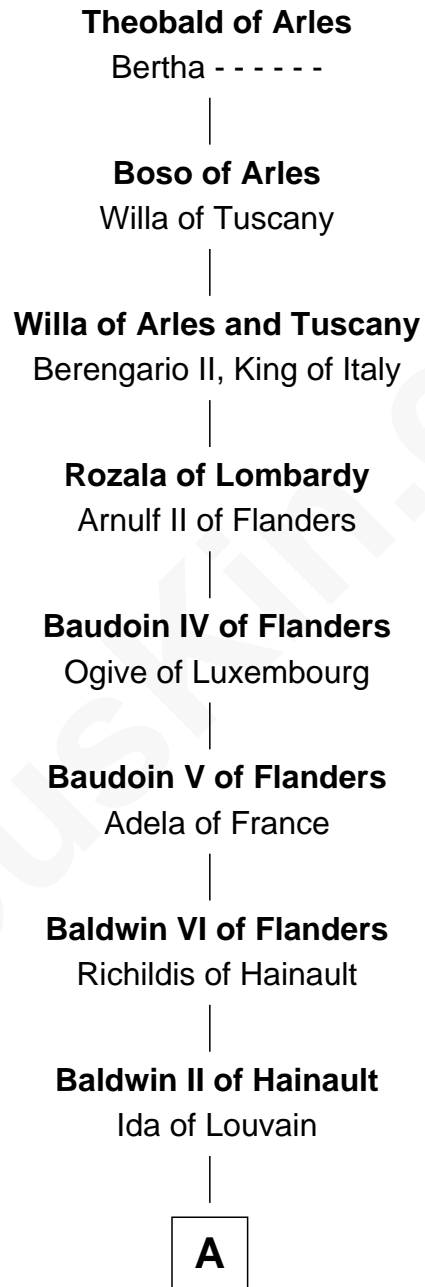

FamousKin.com

Relationship Chart of

Theobald of Arles

10th Great-grandfather of

Hugh le Bigod

Magna Carta Surety

A

—
Baldwin III of Hainault

Yolande of Guelders

—
Ida of Hainault

Roger de Tony

—
Sir Ralph de Tony

Margaret Beaumont

—
Ida de Tony

Sir Roger le Bigod

—
Hugh le Bigod