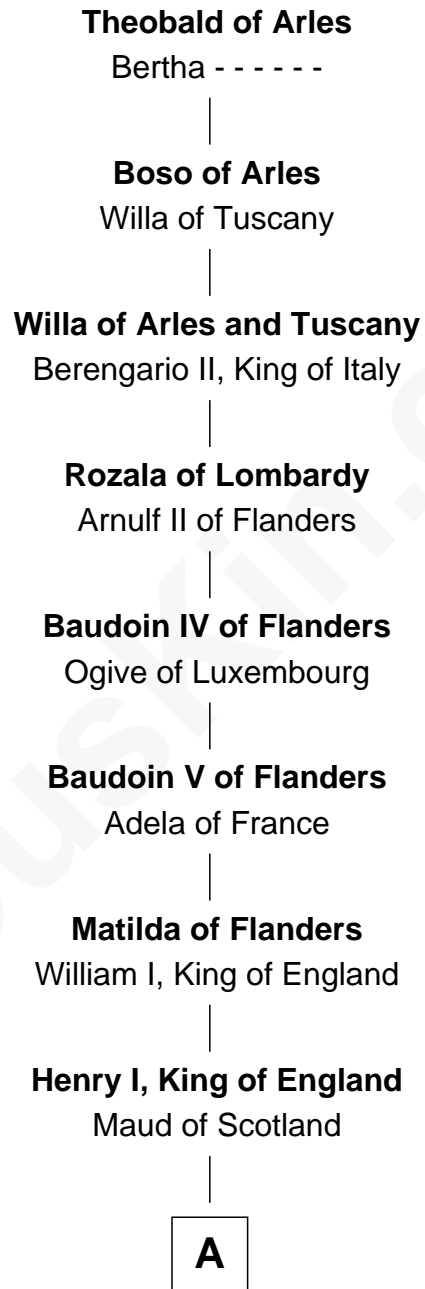

FamousKin.com

Relationship Chart of

Theobald of Arles

24th Great-grandfather of

George Clinton
4th U.S. Vice President

A

Maud of England

Geoffrey Plantagenet

Henry II, King of England

Eleanor of Aquitaine

John, King of England

Isabelle of Angoulême

Henry III, King of England

Eleanor of Provence

Edward I, King of England

Margaret of France

Edmund of Woodstock

Margaret Wake

Joan Plantagenet

Thomas Holand

John de Holand

Elizabeth of Lancaster

Constance de Holand

Sir John Grey