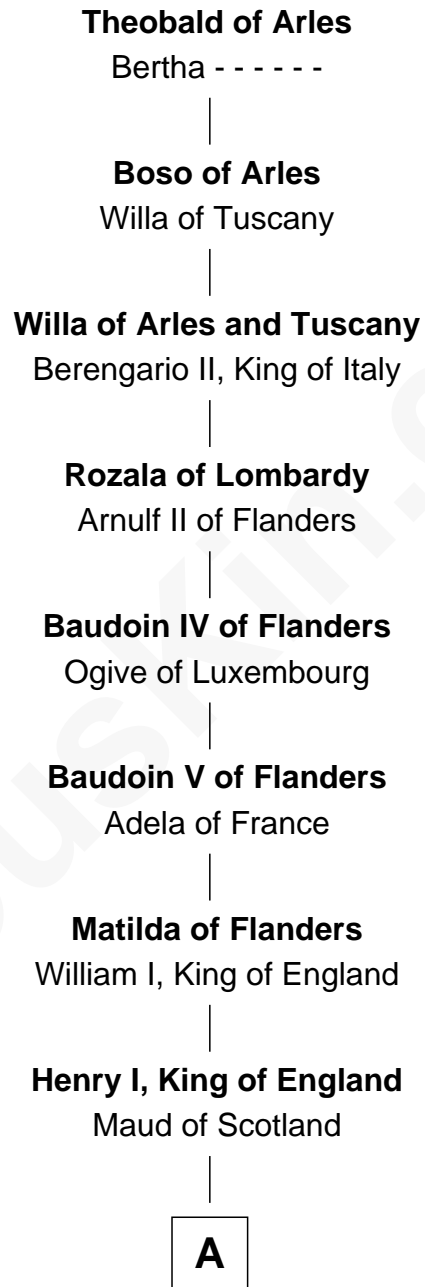

FamousKin.com

Relationship Chart of

Theobald of Arles

21st Great-grandfather of

Gov. Thomas Dudley

(1576 - 1653) *Great Migration Immigrant 1630*

A

Maud of England

Geoffrey Plantagenet

Henry II, King of England

Eleanor of Aquitaine

John, King of England

----- De Warenne

Sir Richard FitzRoy

Rose de Dover

Isabel de Dover

—
Gov. Thomas Dudley

Great Migration Immigrant 1630

FamousKin.com