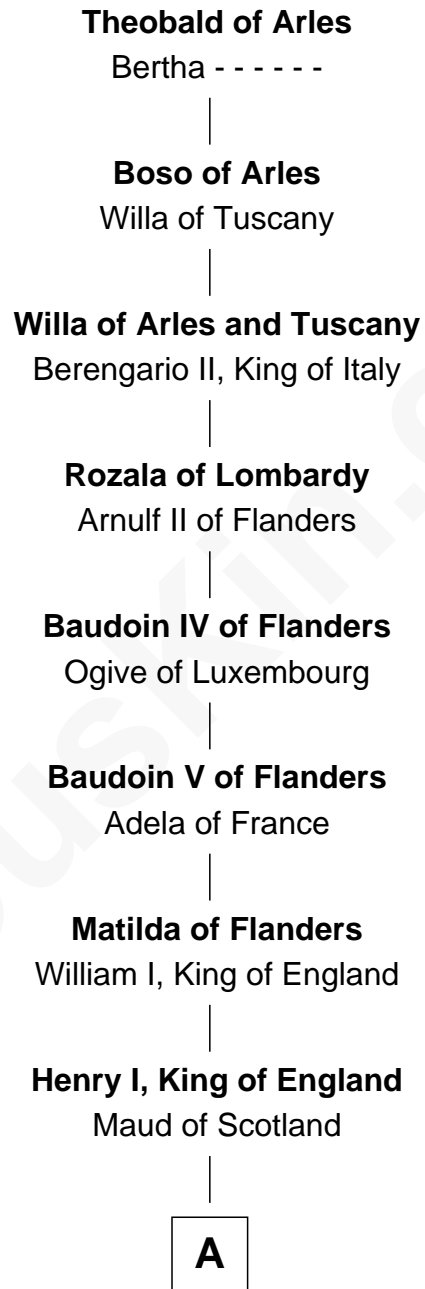

# FamousKin.com

## Relationship Chart of

### Theobald of Arles

19th Great-grandfather of

**Anne Boleyn**  
2nd Wife of King Henry VIII

**A**

**Maud of England**

Geoffrey Plantagenet

**Henry II, King of England**

Eleanor of Aquitaine

**John, King of England**

Isabelle of Angoulême

**Henry III, King of England**

Eleanor of Provence

**Edward I, King of England**

Eleanor of Castile

**Elizabeth Plantagenet**

Humphrey de Bohun