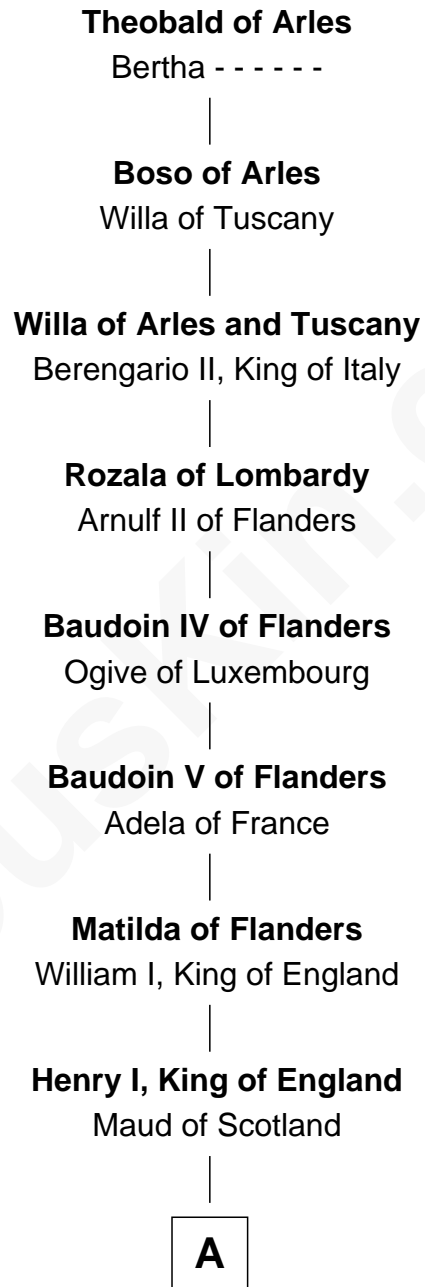

FamousKin.com

Relationship Chart of

Theobald of Arles

19th Great-grandfather of

Jane Seymour
3rd Wife of King Henry VIII

A

Maud of England

Geoffrey Plantagenet

Henry II, King of England

Eleanor of Aquitaine

John, King of England

Isabelle of Angoulême

Henry III, King of England

Eleanor of Provence

Edmund Plantagenet

Blanche of Artois

Henry Plantagenet

Maud de Chaworth

Mary Plantagenet

Henry de Percy

Sir Henry Percy

Margaret de Neville

Sir Henry Percy

Elizabeth Mortimer