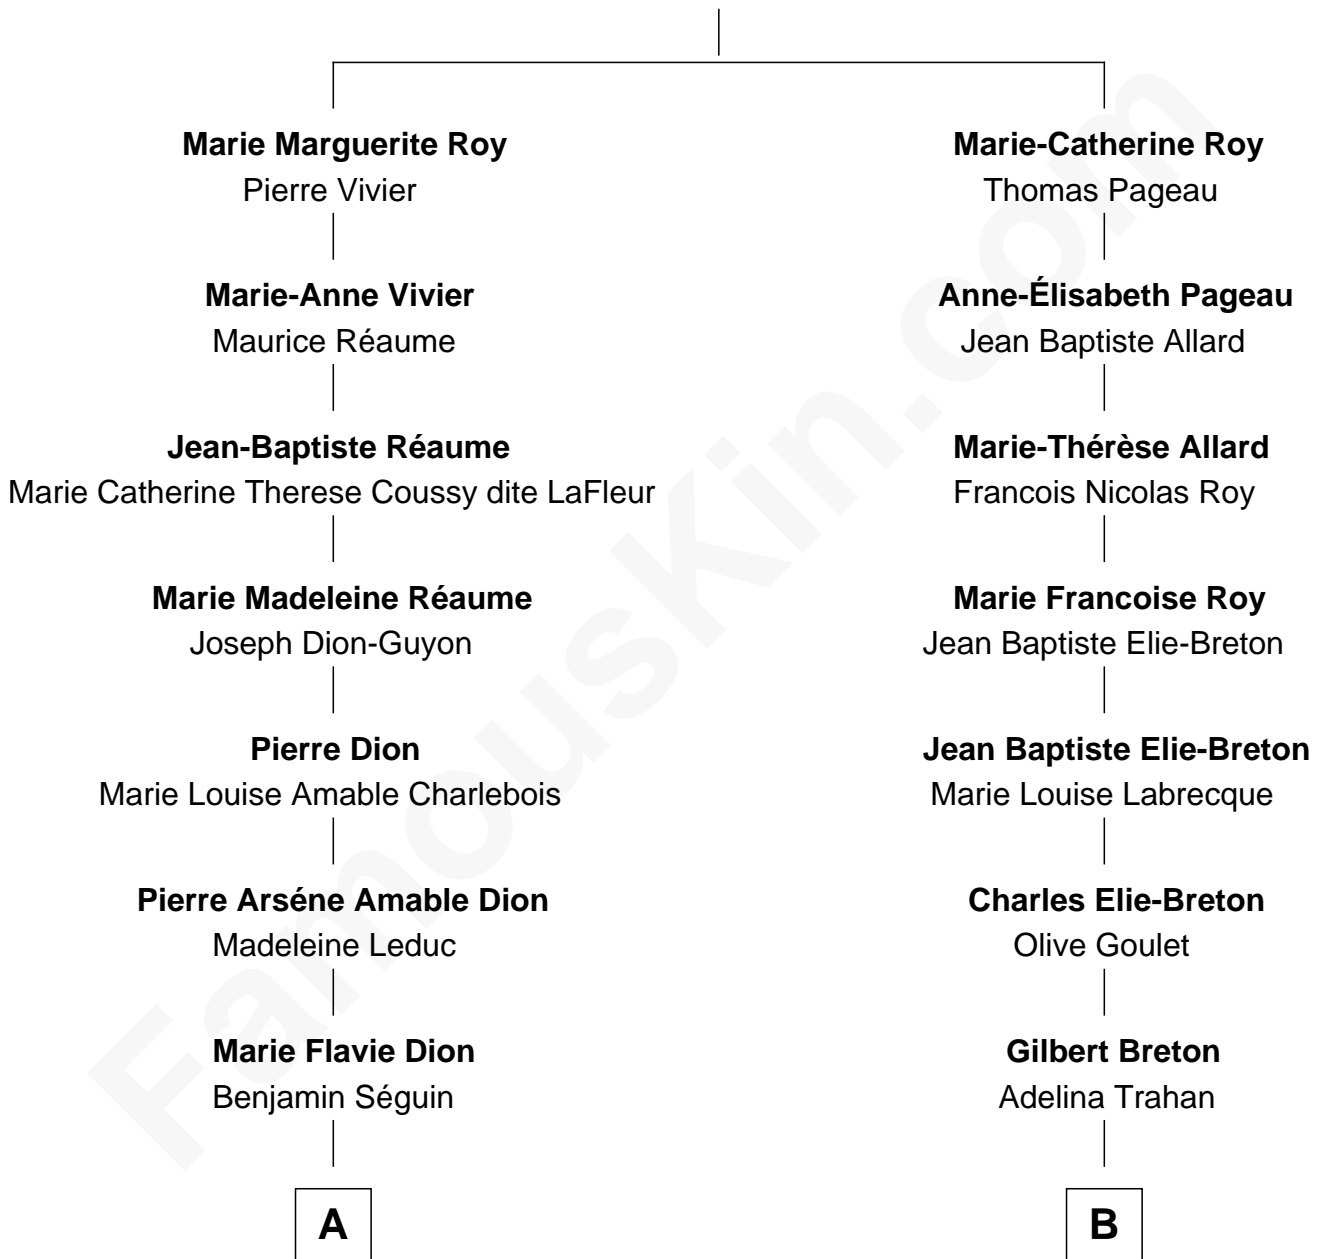

FamousKin.com Relationship Chart of

Avril Lavigne

Singer and Songwriter

12th cousin of

Justin Bieber

Singer and Songwriter

Mathurin Roy

Marguerite Biré

A

Josephine Séguin

Joseph Tremblay

Marie-Victoire Tremblay

Joseph Lavigne

Osias Joseph Lavigne

Anita Finger

Joseph-Charles-Maurice Yves Lavigne