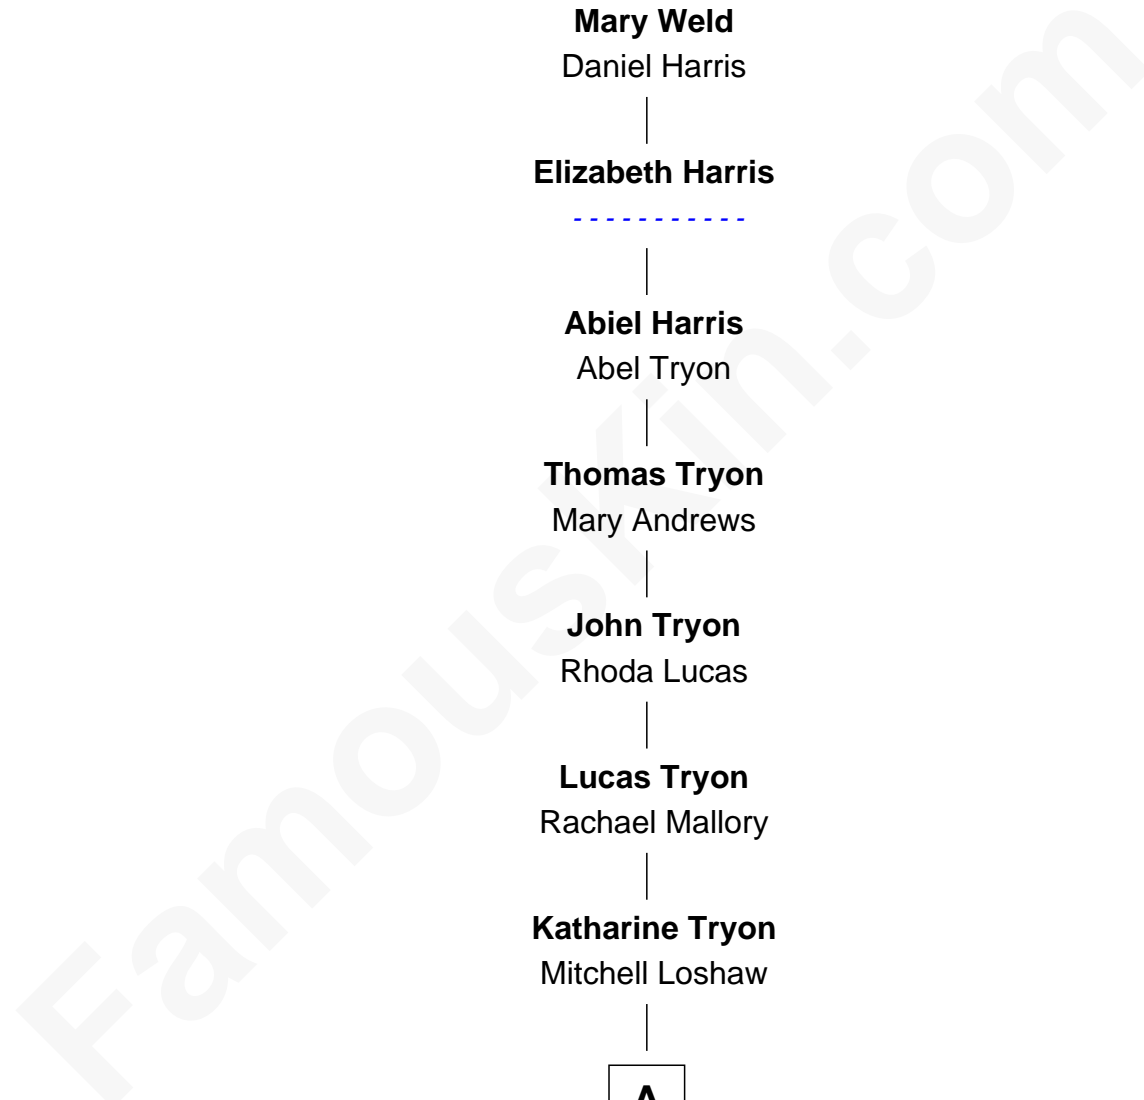

FamousKin.com Relationship Chart of

Avril Lavigne

Singer and Songwriter

11th Great-granddaughter of

Joseph Weld

(c1599 - 1646) Great Migration Immigrant 1635

Joseph Weld

Elizabeth Wise

Mary Weld

Daniel Harris

Elizabeth Harris

Abiel Harris

Abel Tryon

Thomas Tryon

Mary Andrews

John Tryon

Rhoda Lucas

Lucas Tryon

Rachael Mallory

Katharine Tryon

Mitchell Loshaw

A

A

—
Lucas Loshaw

Olive Steel

—
George Washington Loshaw

Lydia Jane Brewster

—
Samuel Loshaw

Martha Donaldson

—
John William Loshaw

—
Judith Rosanne Loshaw

Jean Claude Joseph Lavigne