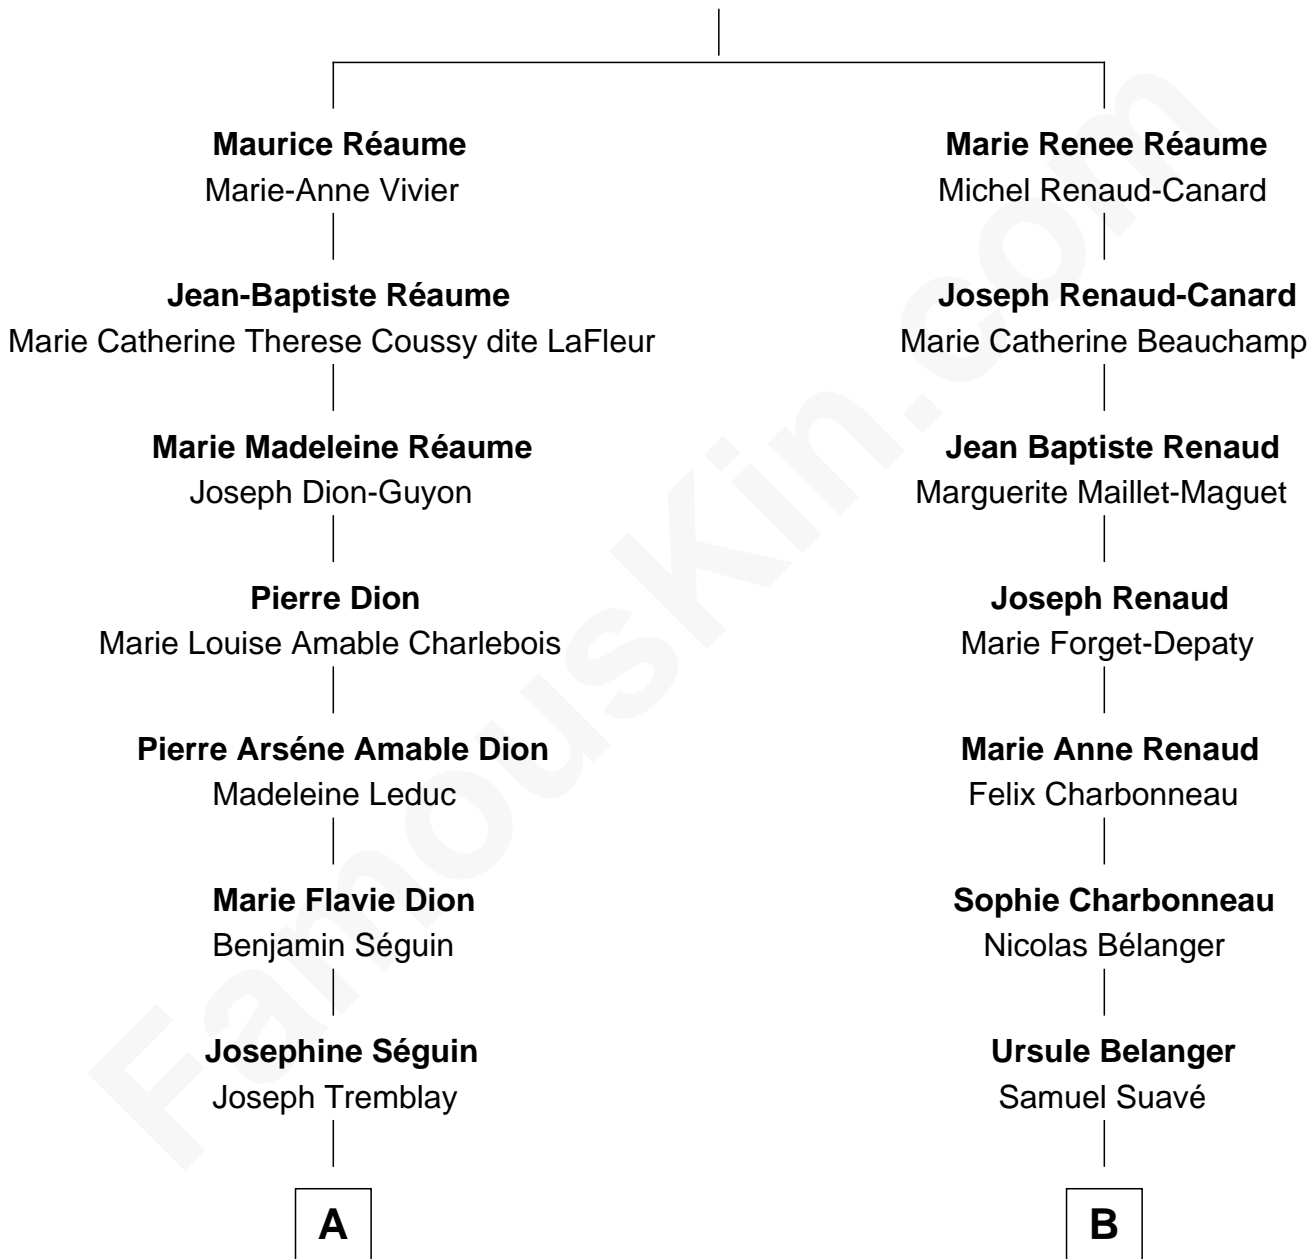

# FamousKin.com Relationship Chart of

**Avril Lavigne**

*Singer and Songwriter*

9th cousin 2 times removed of

**Jim Carrey**

*TV & Movie Actor*

**Réne Réaume**

Marie Chevreau

**A**

**Marie-Victoire Tremblay**

Joseph Lavigne

**Osias Joseph Lavigne**

Anita Finger

**Joseph-Charles-Maurice Yves Lavigne**

Lucie Dzierzbicki

**Jean Claude Joseph Lavigne**