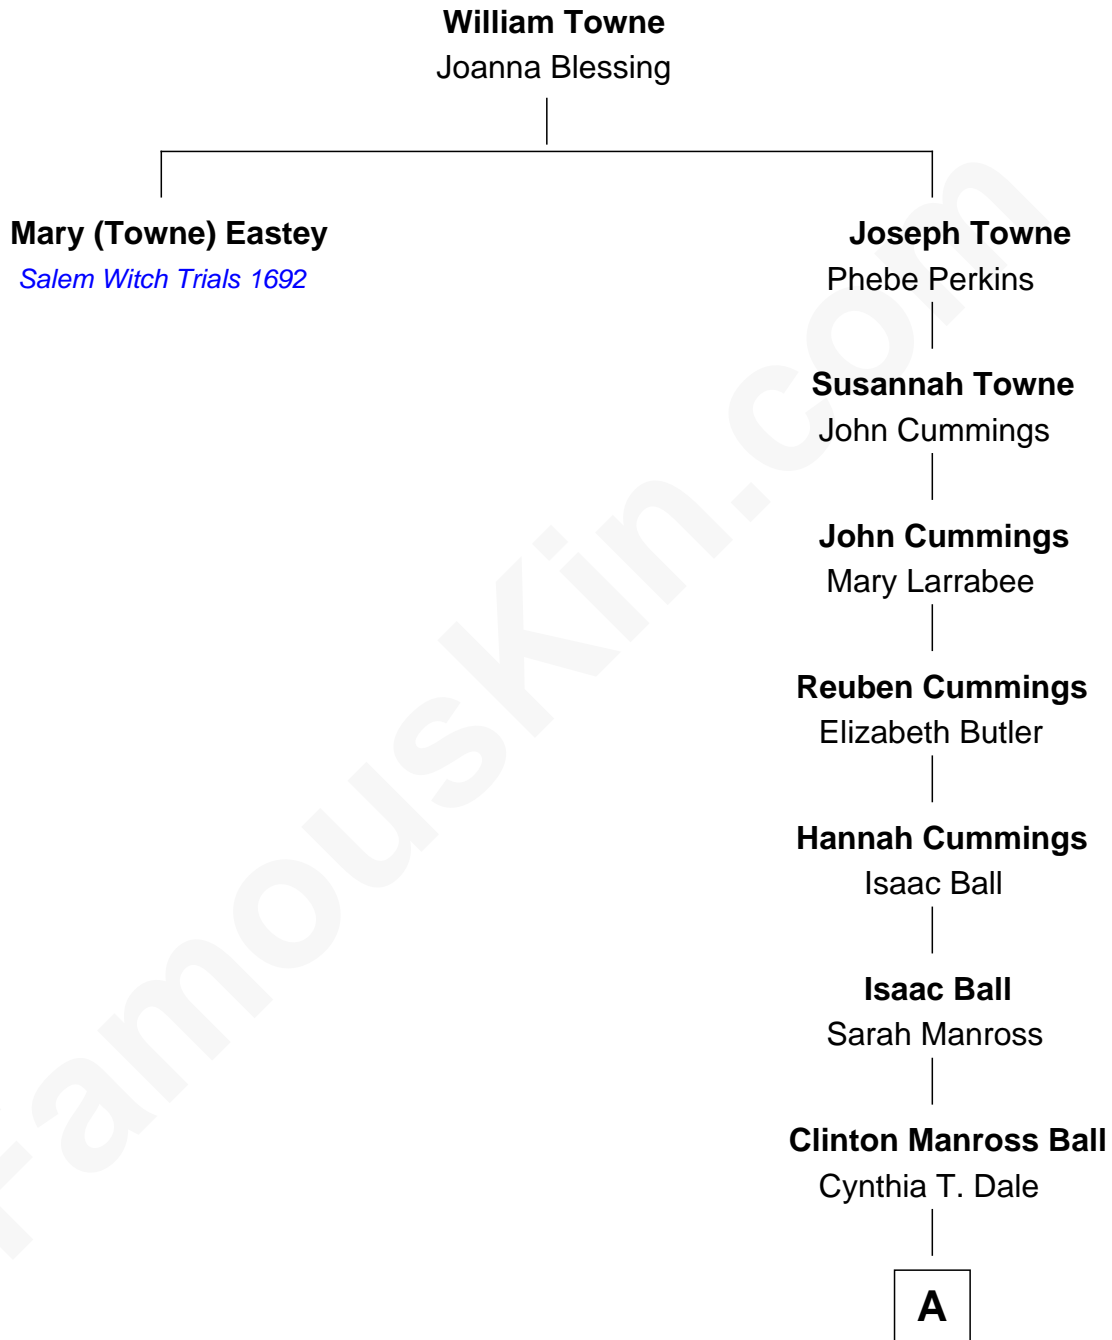

FamousKin.com Relationship Chart of

Mary (Towne) Eastey

Executed for Witchcraft, Salem 1692

7th great-grandaunt of

Lucille Ball

TV Actress - "I Love Lucy"

A

—
Jasper Clinton Ball
Nellie Rebecca Durrell

—
Henry Durrell Ball
Desiree Evelyn Hunt

—
Lucille Ball
TV Actress - "I Love Lucy"

FamousKin.com