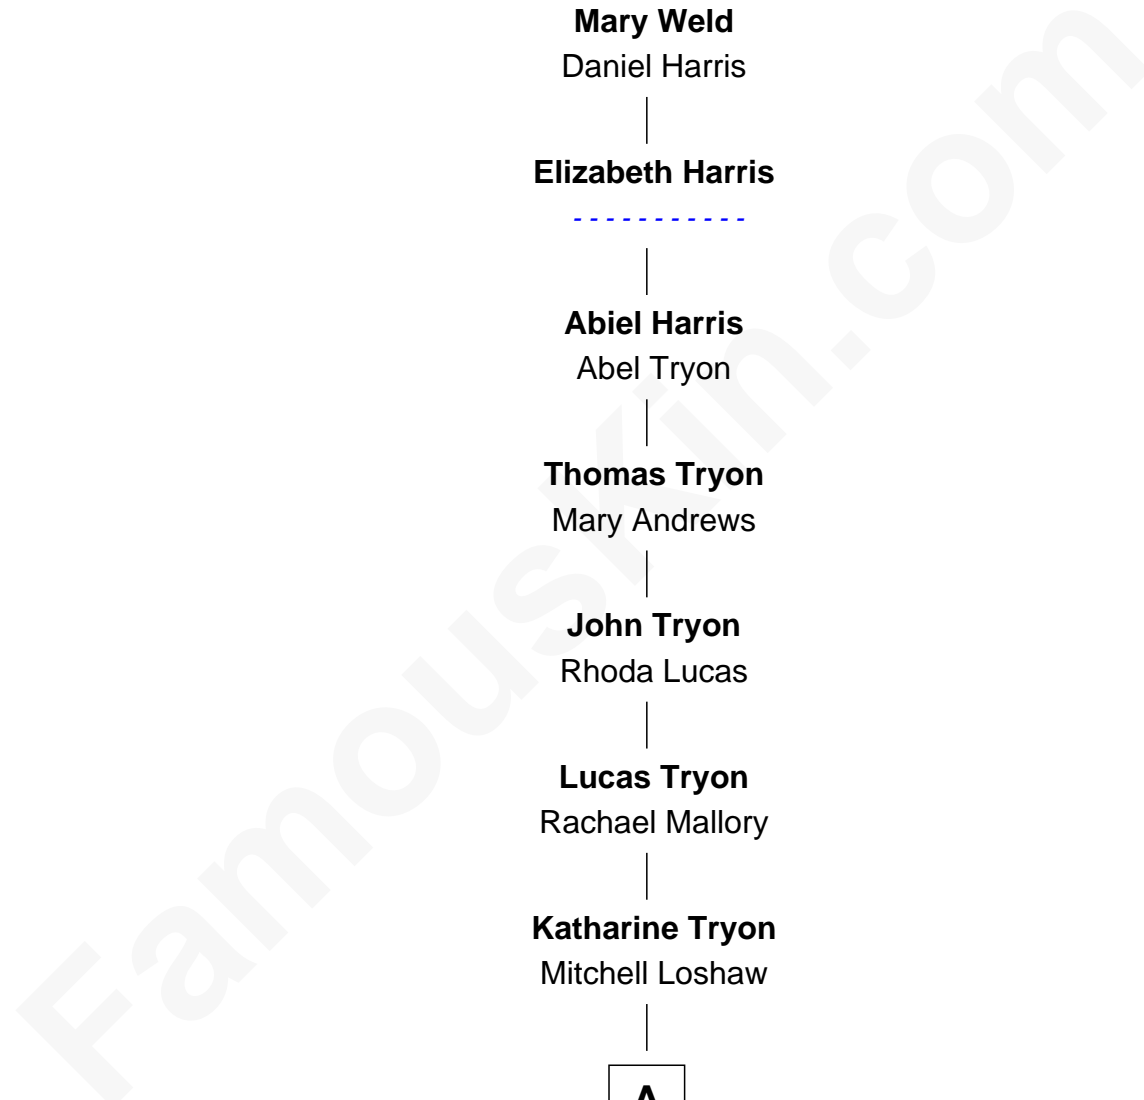

FamousKin.com Relationship Chart of

Joseph Weld

(c1599 - 1646) *Great Migration Immigrant 1635*

11th Great-grandfather of

Avril Lavigne

Singer and Songwriter

Joseph Weld

Elizabeth Wise

Mary Weld

Daniel Harris

Elizabeth Harris

Abiel Harris

Abel Tryon

Thomas Tryon

Mary Andrews

John Tryon

Rhoda Lucas

Lucas Tryon

Rachael Mallory

Katharine Tryon

Mitchell Loshaw

A

A

—
Lucas Loshaw

Olive Steel

—
George Washington Loshaw

Lydia Jane Brewster

—
Samuel Loshaw

Martha Donaldson

—
John William Loshaw

—
Judith Rosanne Loshaw

Jean Claude Joseph Lavigne