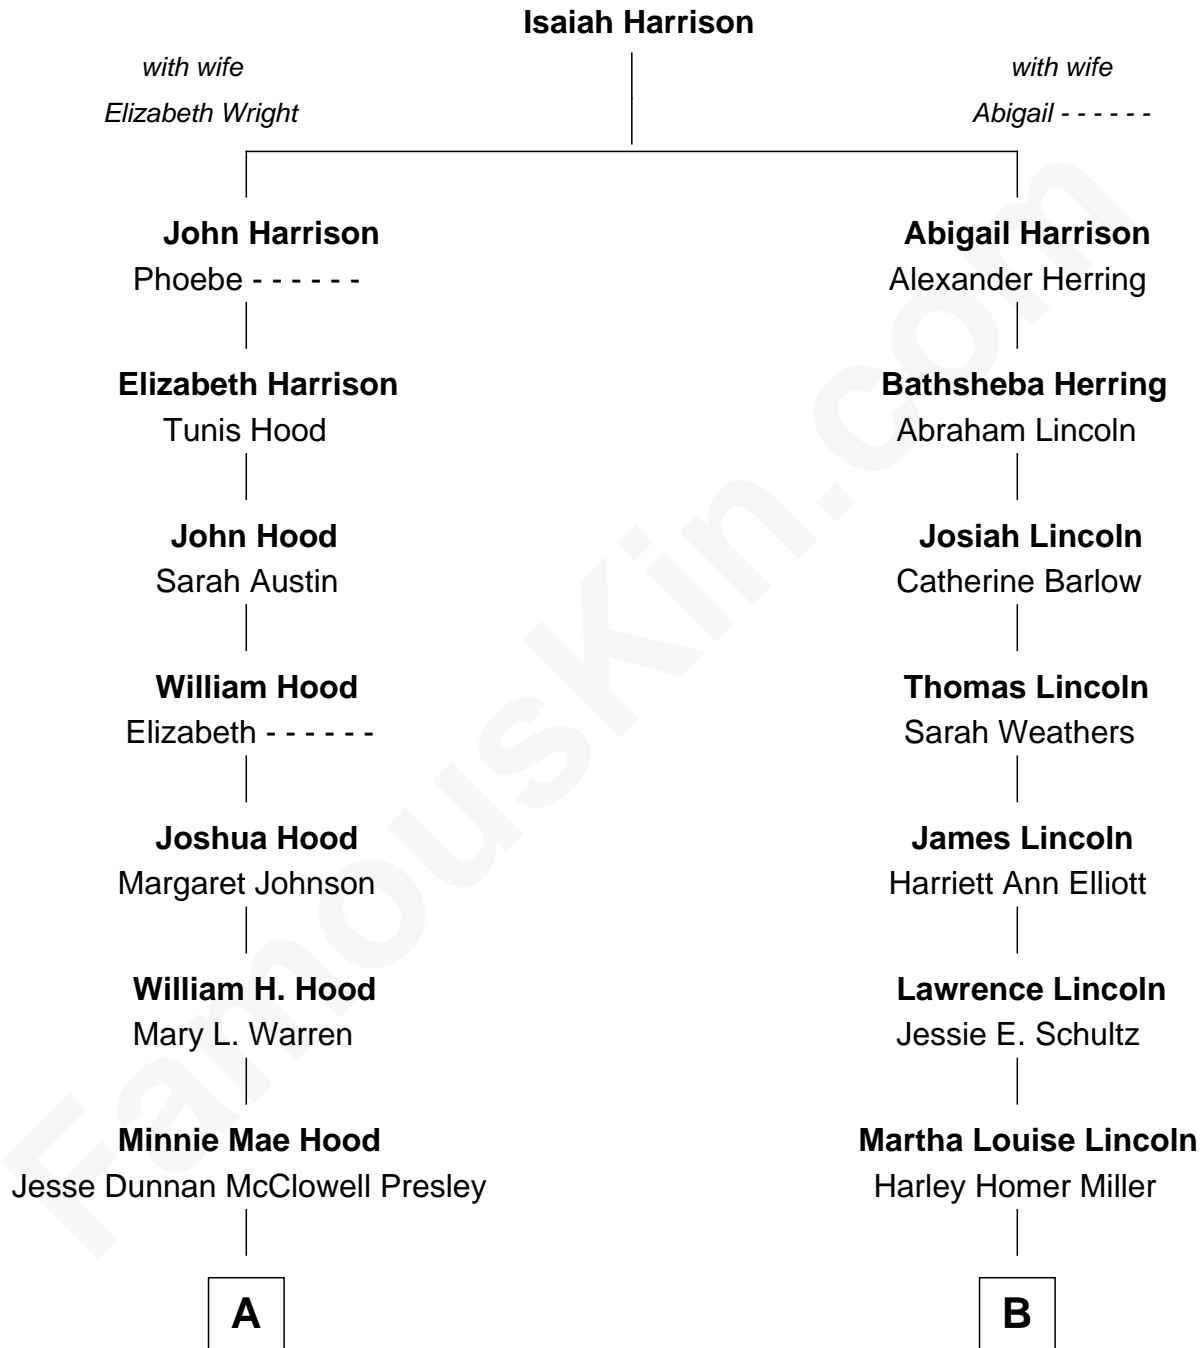

FamousKin.com

Relationship Chart of

Elvis Presley

Singer, Songwriter and Movie Actor

8th cousin of

Brig. Gen. Irene (Miller Rodriguez) Zoppi
1st Puerto Rican Female General, U.S. Army Reserve

FamousKin.com

Irene (Miller Rodriguez) Zoppi photo by [Brig. Gen. Irene Zoppi \(used with permission\)](#)