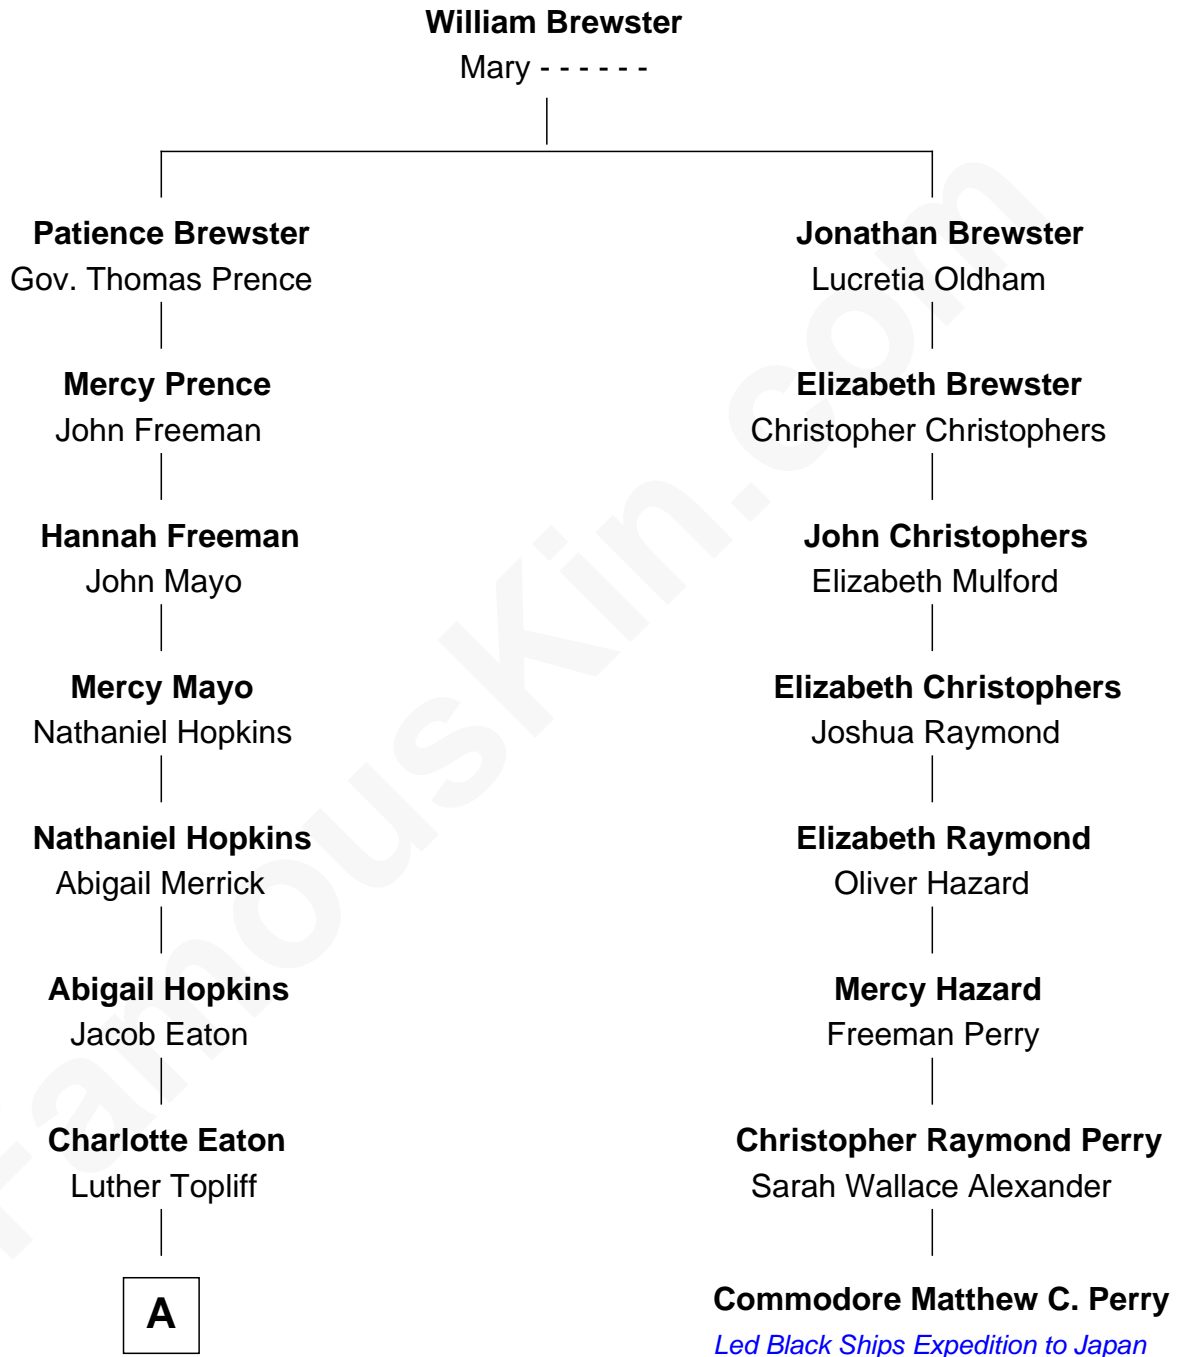

FamousKin.com

Relationship Chart of

Priscilla Presley

Actress and Businesswoman

7th cousin 5 times removed of

Commodore Matthew C. Perry

Led Black Ships Expedition to Japan

A

—
Abigail Topliff
Edward Vallentine

—
Luther Topliff Valentine
Cynthia Elizabeth Tucker

—
Effie Lillian Valentine
Samuel David Davis

—
Lorraine Grace Davis
Albert Henry Iversen

—
Anna Lillian Iversen
James Frederick Wagner