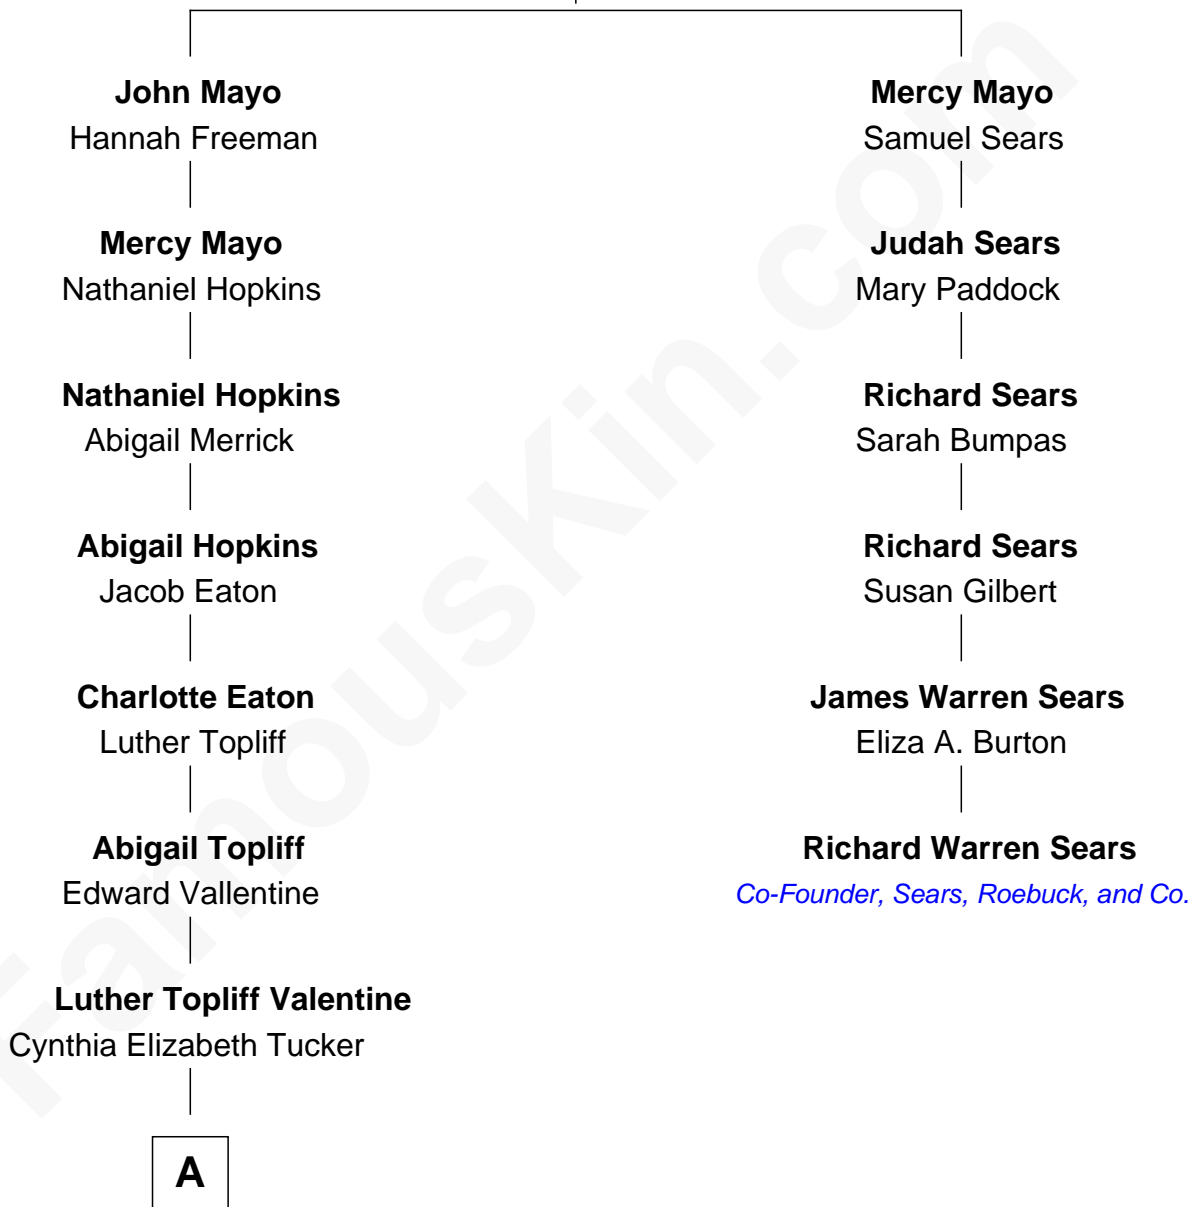

## Relationship Chart of

### Priscilla Presley

*Actress and Businesswoman*

5th cousin 5 times removed of

### Richard Warren Sears

*Co-Founder of Sears, Roebuck, & Co.*

**Samuel Mayo**  
Tamezin Lumpkin

**A**

—  
**Effie Lillian Valentine**

Samuel David Davis

—  
**Lorraine Grace Davis**

Albert Henry Iversen