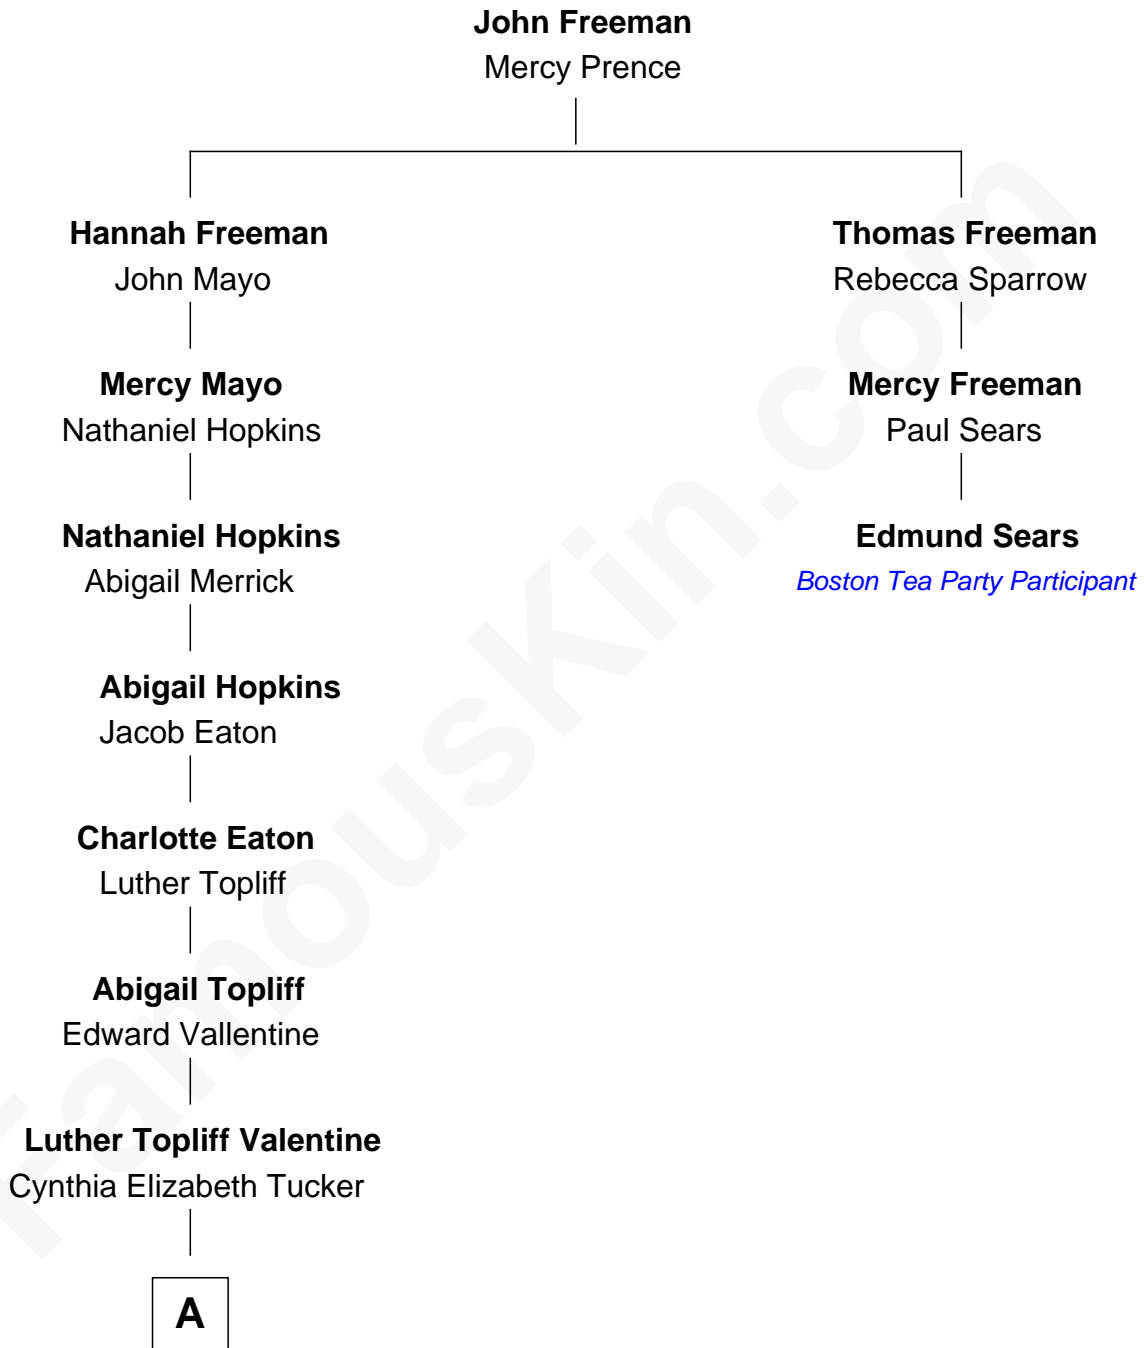

FamousKin.com Relationship Chart of

Priscilla Presley

Actress and Businesswoman

2nd cousin 8 times removed of

Edmund Sears

Boston Tea Party Participant

A

—
Effie Lillian Valentine

Samuel David Davis

—
Lorraine Grace Davis

Albert Henry Iversen

—
Anna Lillian Iversen

James Frederick Wagner

—
Priscilla Presley

Actress and Businesswoman

FamousKin.com