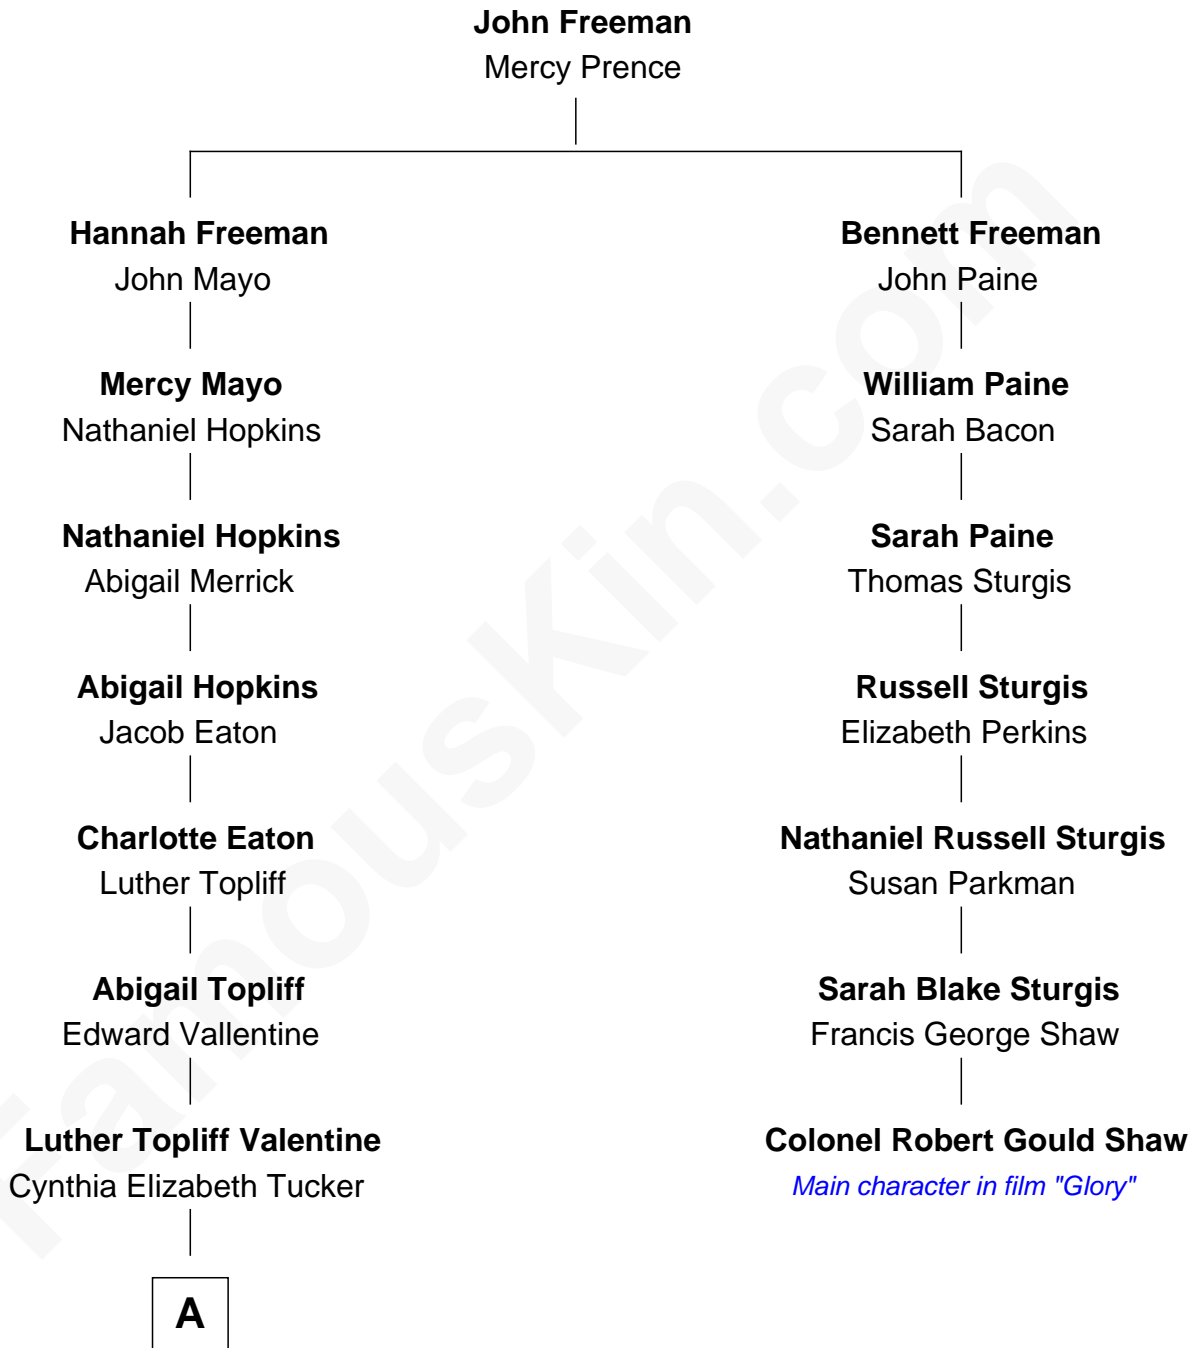

# FamousKin.com

## Relationship Chart of Priscilla Presley

*Actress and Businesswoman*

6th cousin 4 times removed of

## Colonel Robert Gould Shaw

*U.S. Civil War leader of film "Glory" fame*

**A**

—  
**Effie Lillian Valentine**

Samuel David Davis

—  
**Lorraine Grace Davis**

Albert Henry Iversen

—  
**Anna Lillian Iversen**