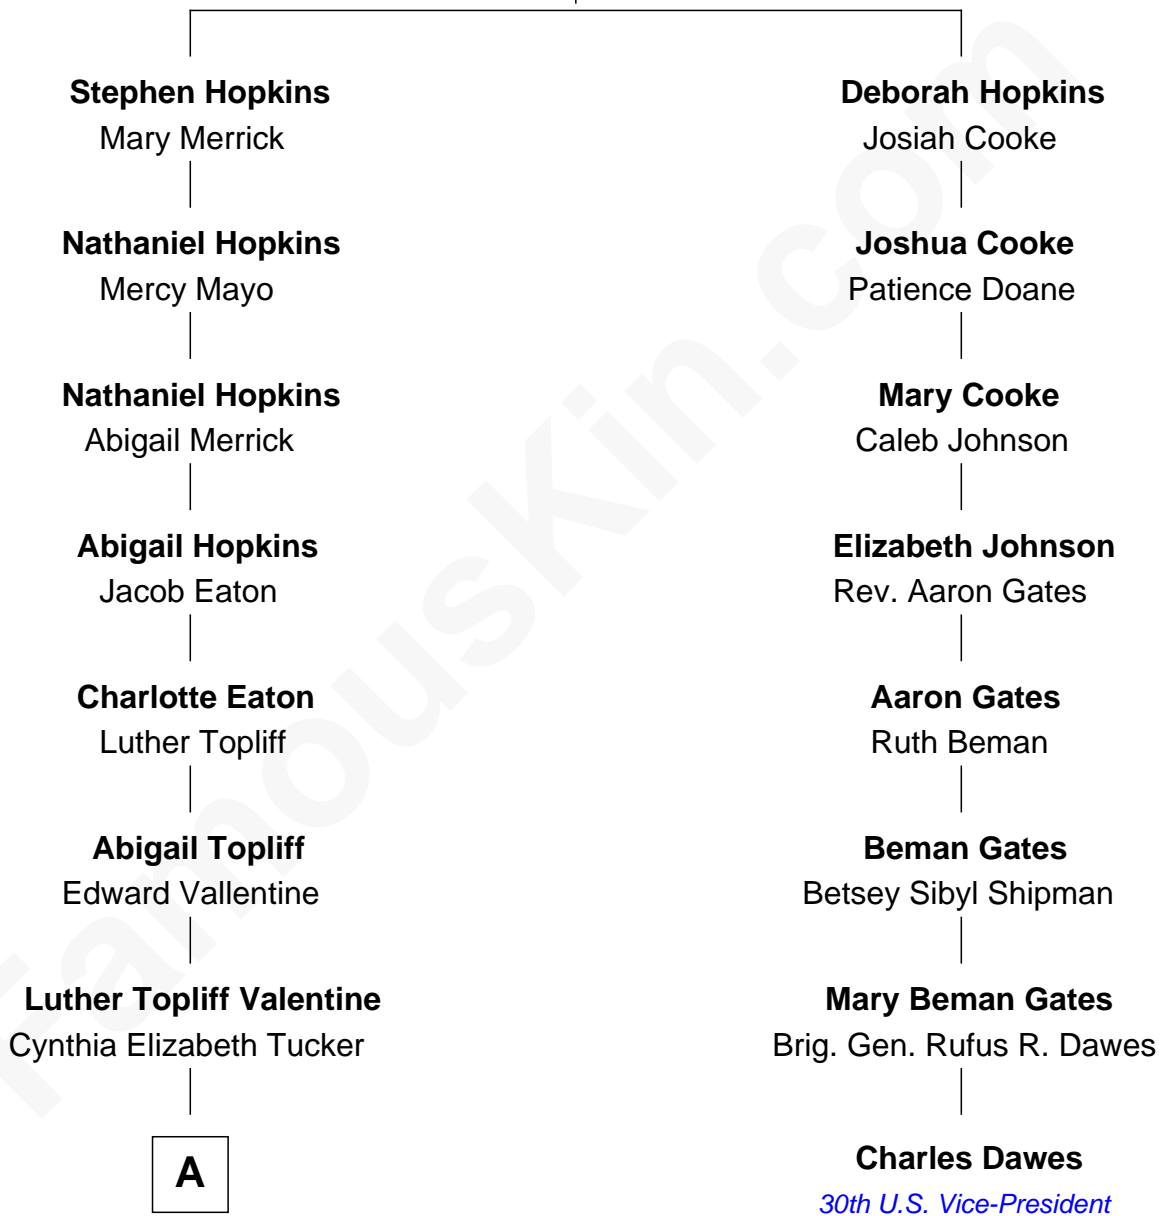

FamousKin.com Relationship Chart of

Priscilla Presley

Actress and Businesswoman

7th cousin 3 times removed of

Charles Dawes

30th U.S. Vice-President

Giles Hopkins
Catherine Whelden

A

—
Effie Lillian Valentine

Samuel David Davis

—
Lorraine Grace Davis

Albert Henry Iversen

—
Anna Lillian Iversen

James Frederick Wagner

—
Priscilla Presley

Actress and Businesswoman