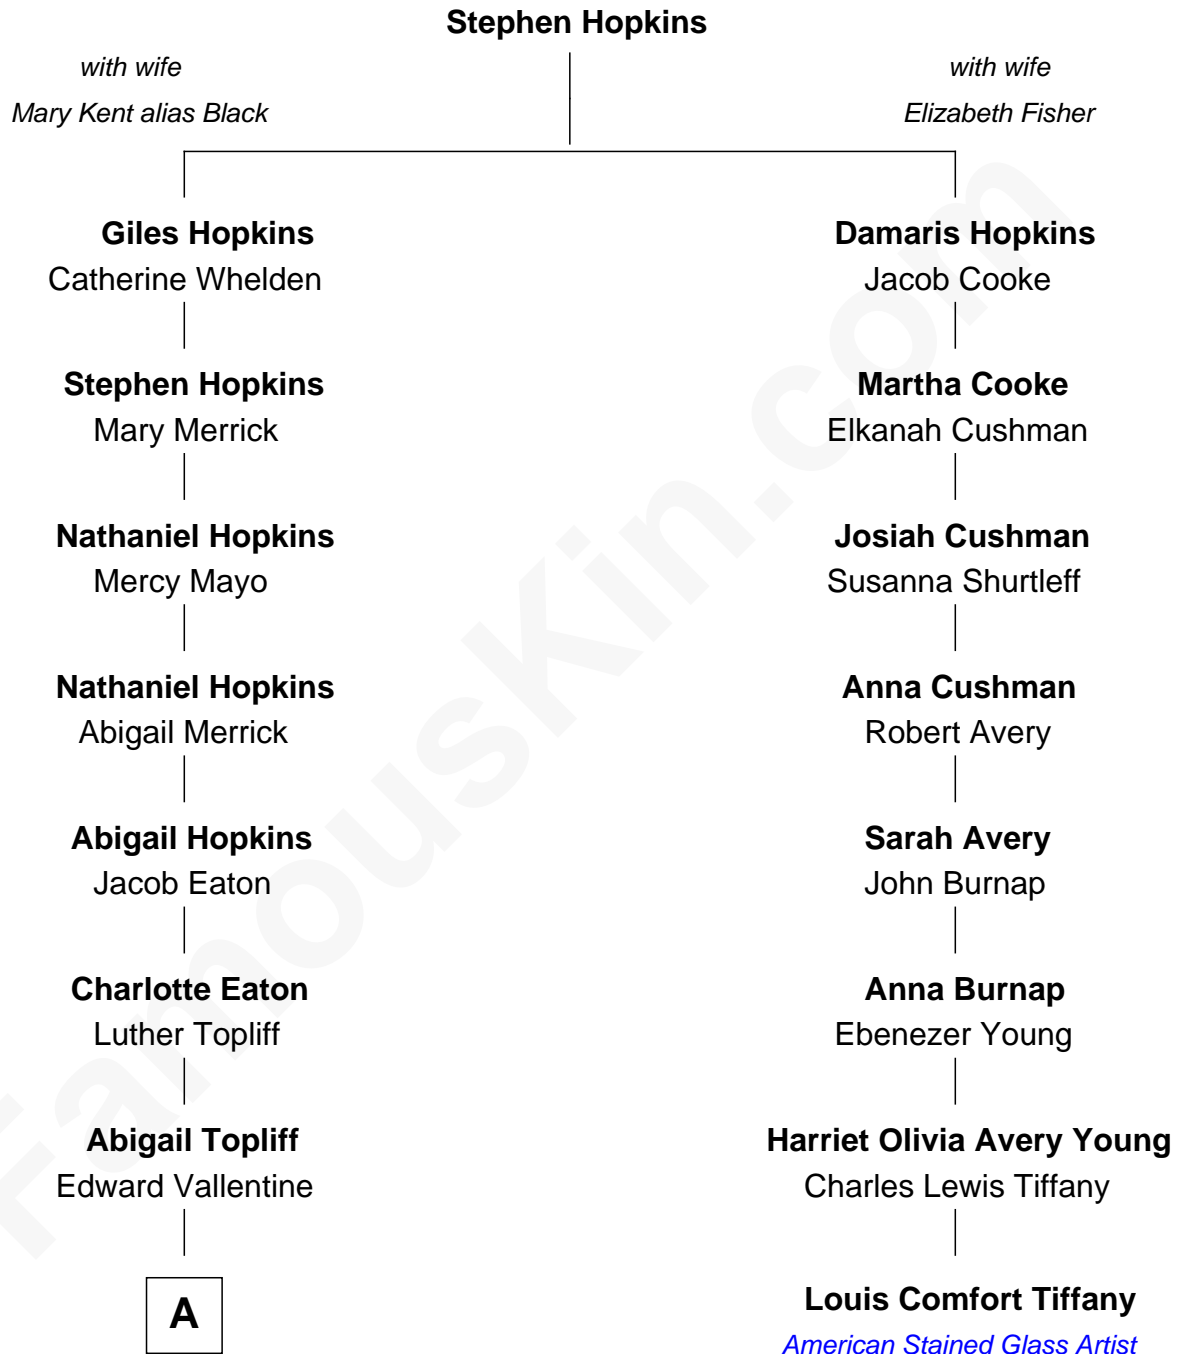

FamousKin.com

Relationship Chart of

Priscilla Presley

Actress and Businesswoman

7th cousin 4 times removed of

Louis Comfort Tiffany

American Stained Glass Artist

A

—
Luther Topliff Valentine

Cynthia Elizabeth Tucker

—
Effie Lillian Valentine

Samuel David Davis

—
Lorraine Grace Davis

Albert Henry Iversen

—
Anna Lillian Iversen

James Frederick Wagner