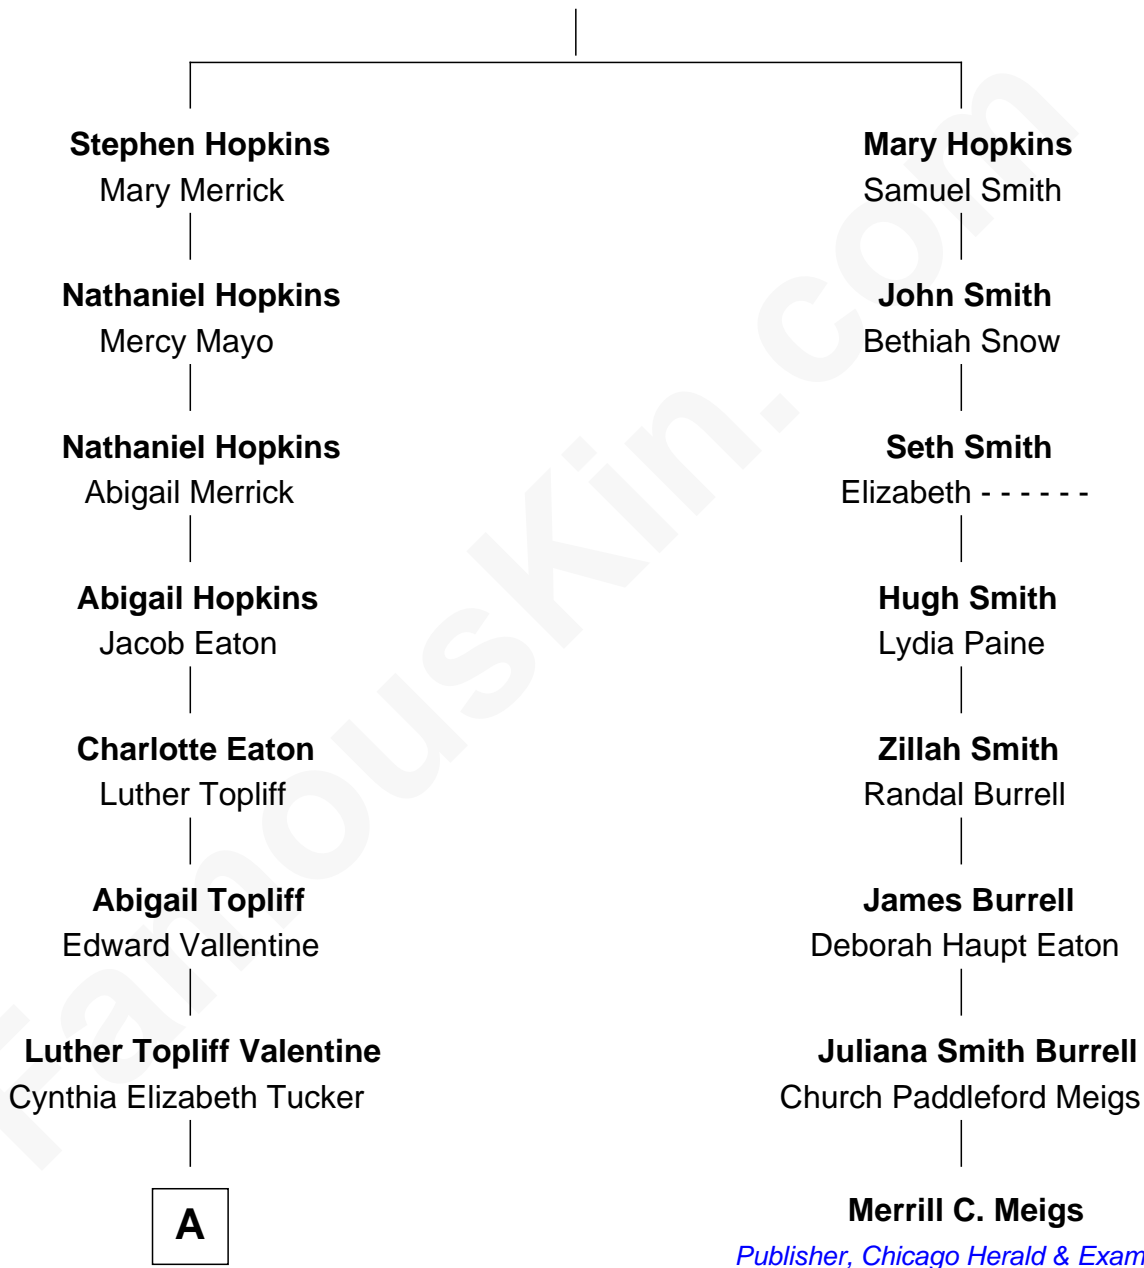

FamousKin.com

Relationship Chart of

Priscilla Presley

Actress and Businesswoman

7th cousin 3 times removed of

Merrill C. Meigs

Publisher, Chicago Herald & Examiner

Giles Hopkins
Catherine Whelden

A

—
Effie Lillian Valentine

Samuel David Davis

—
Lorraine Grace Davis

Albert Henry Iversen

—
Anna Lillian Iversen

James Frederick Wagner

—
Priscilla Presley