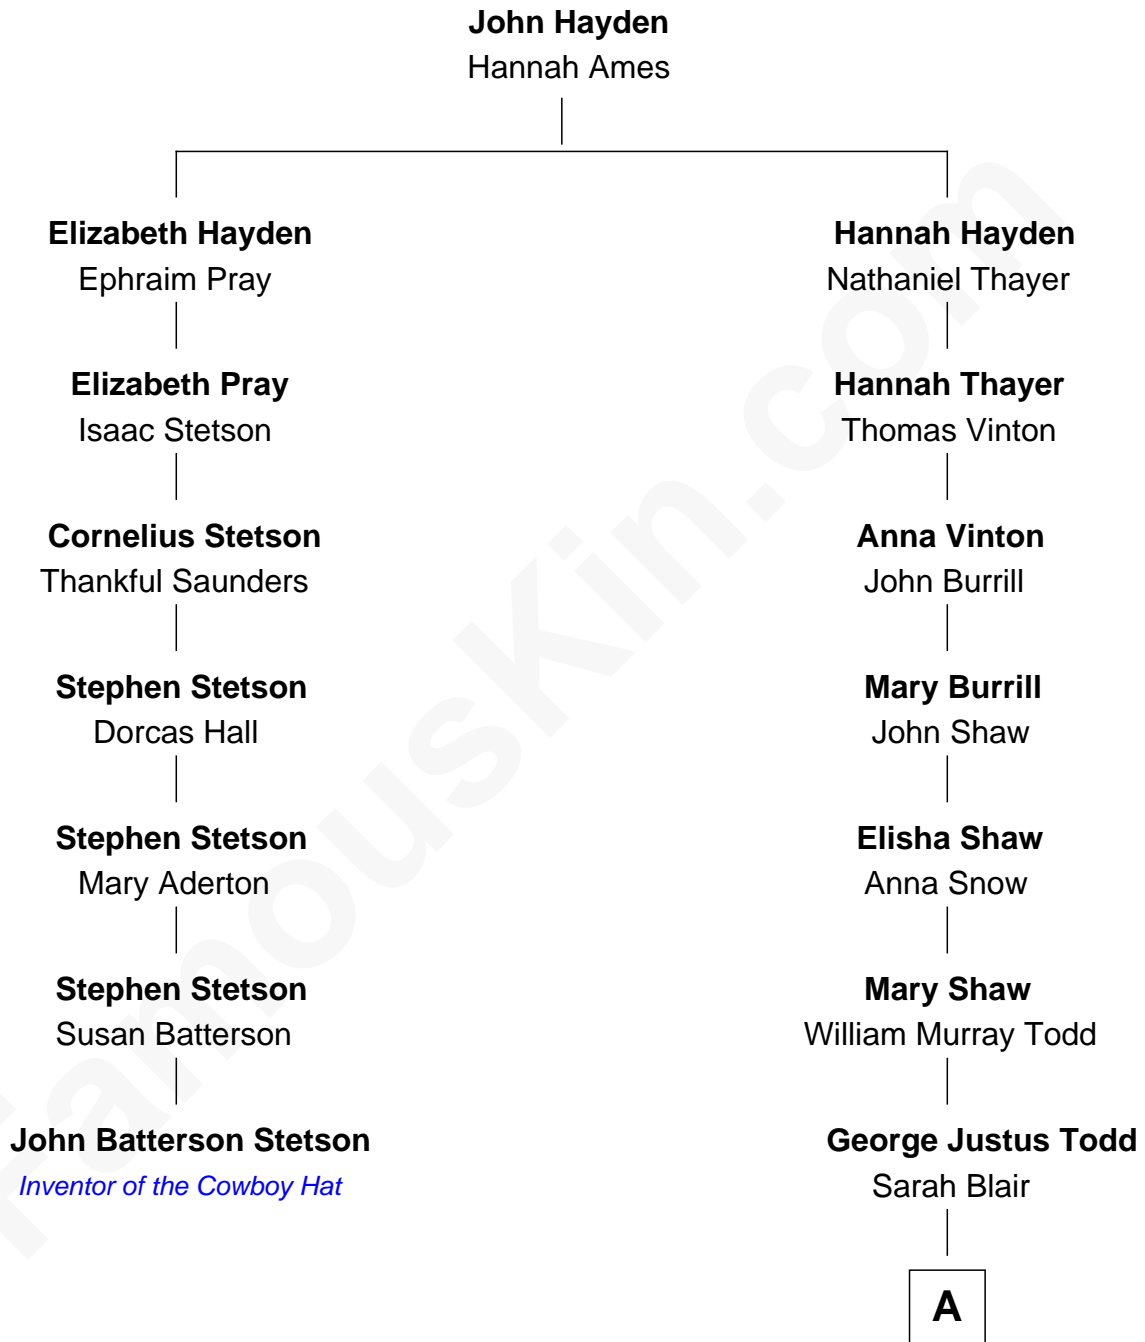

**FamousKin.com**  
**Relationship Chart of**  
**John Batterson Stetson**  
*Inventor of the Cowboy Hat*

6th cousin 3 times removed of

**Tamsin Todd**  
*CEO, Findmypast*

**A**

**Charles Gordon Todd**  
Kathleen Marie - - - - -