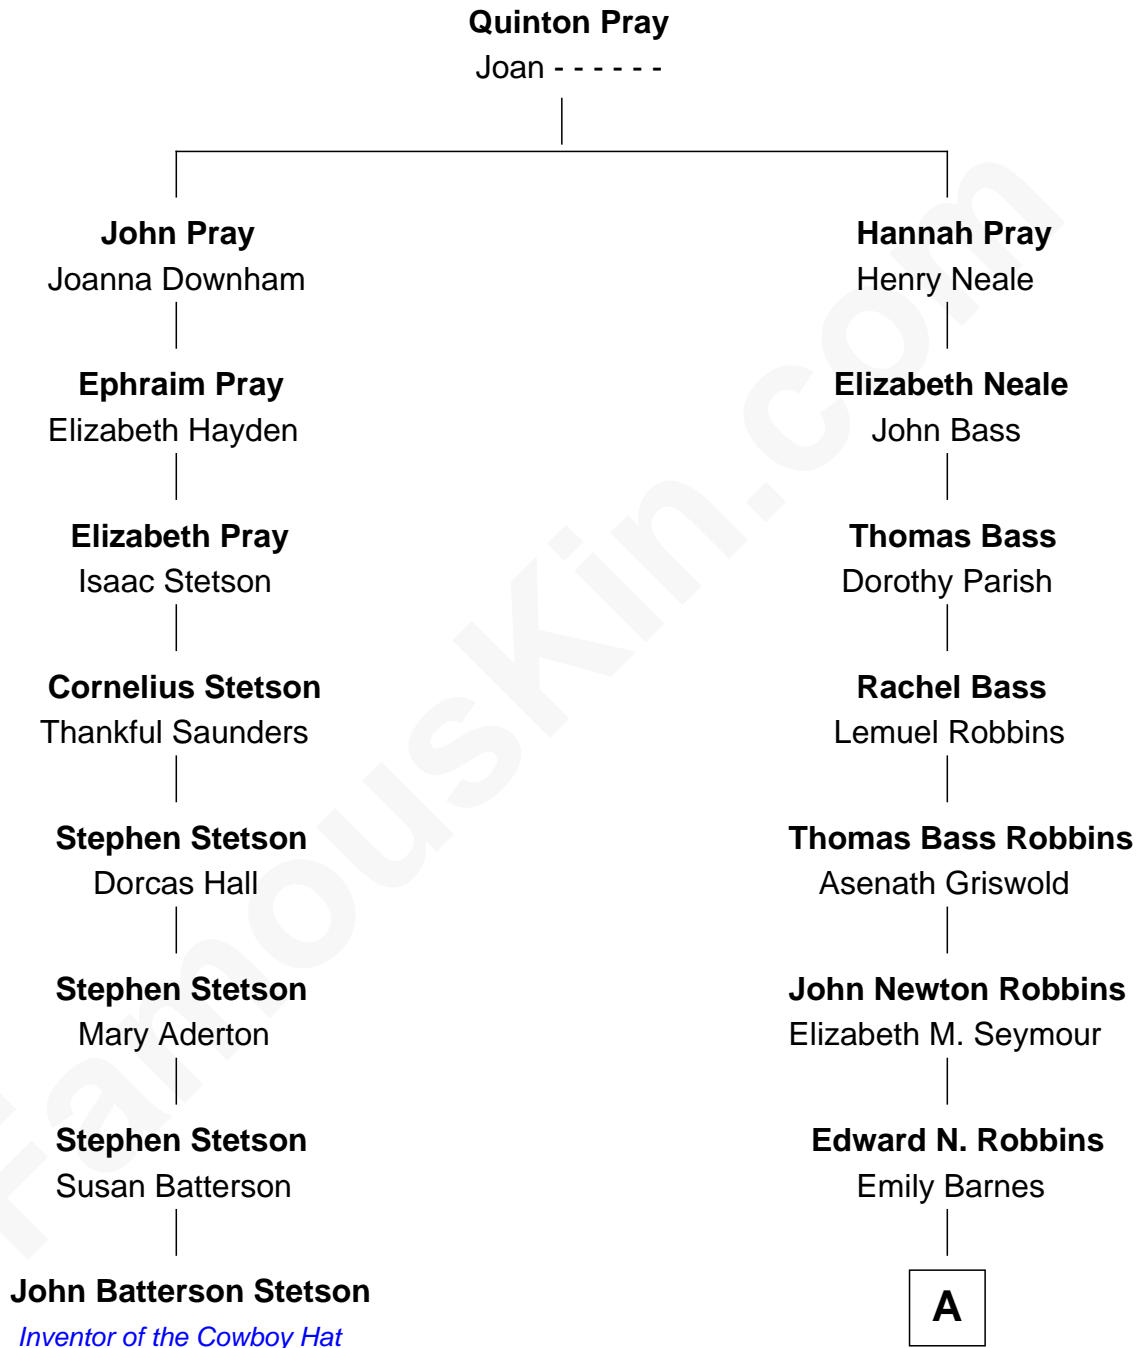

FamousKin.com Relationship Chart of

John Batterson Stetson

Inventor of the Cowboy Hat

7th cousin 2 times removed of

Nancy (Davis) Reagan

First Lady of President Ronald Reagan

A

John Newell Robbins

Anne Ayers Francis

Kenneth Seymour Robbins

Edith Prescott Lockett

Nancy (Davis) Reagan

First Lady of Ronald Reagan

FamousKin.com