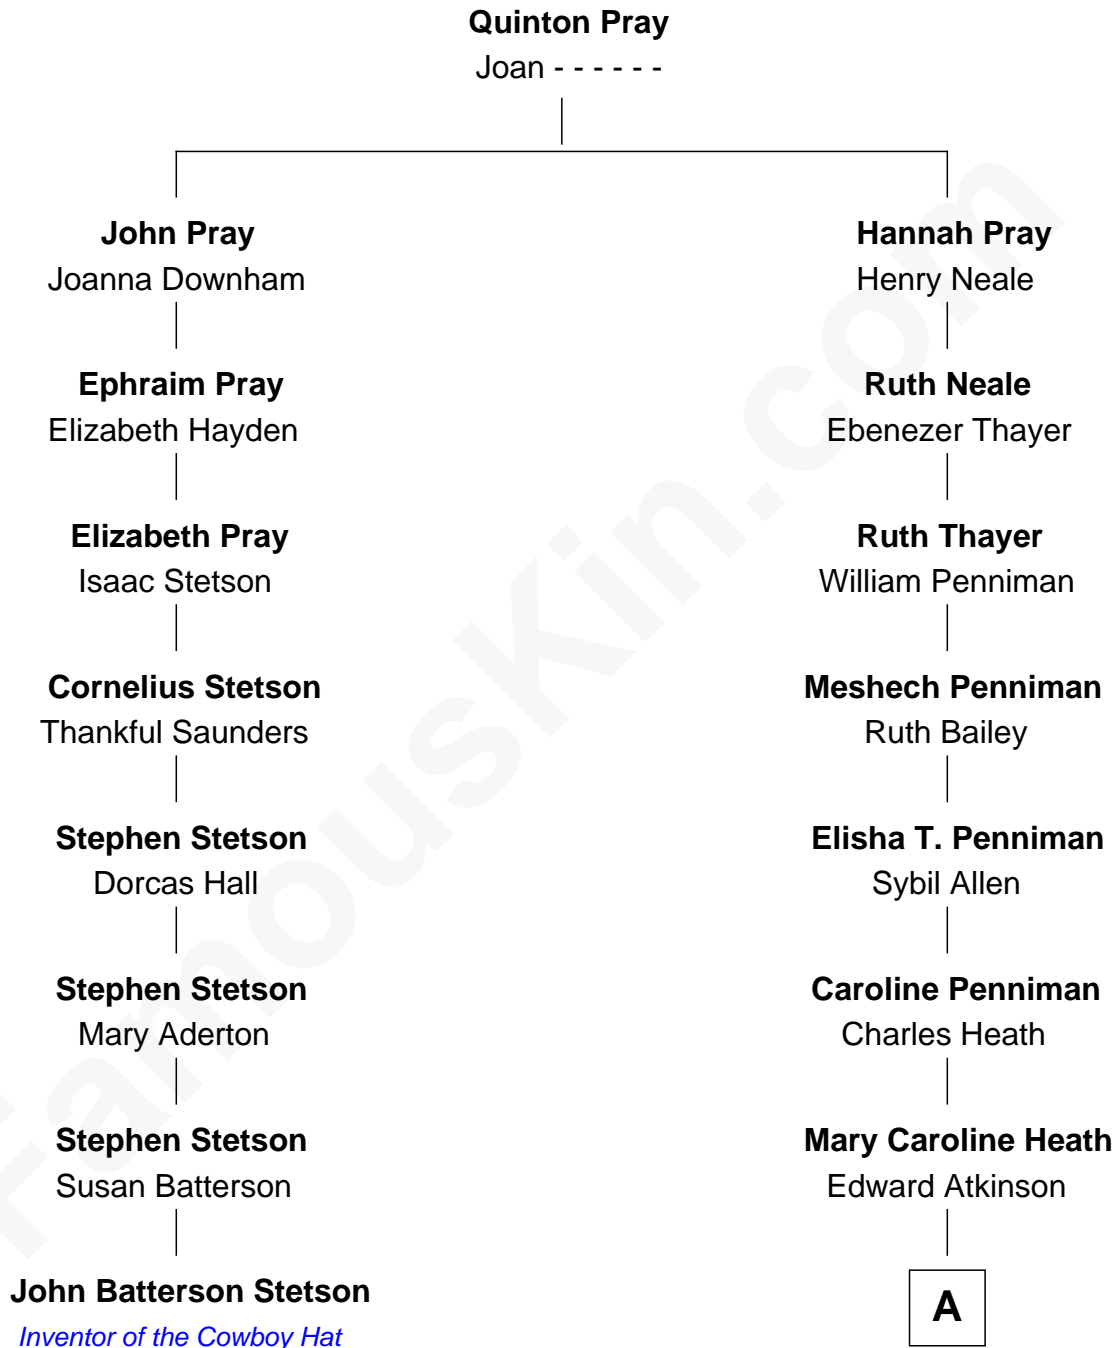

FamousKin.com
Relationship Chart of
John Batterson Stetson
Inventor of the Cowboy Hat

7th cousin 2 times removed of
Sam Waterston
Stage, TV and Movie Actor

A

Robert Whitman Atkinson

Elizabeth Bispham Page

Alice Tucker Atkinson

George Chychele Waterston

Sam Waterston

Stage, TV and Movie Actor

FamousKin.com