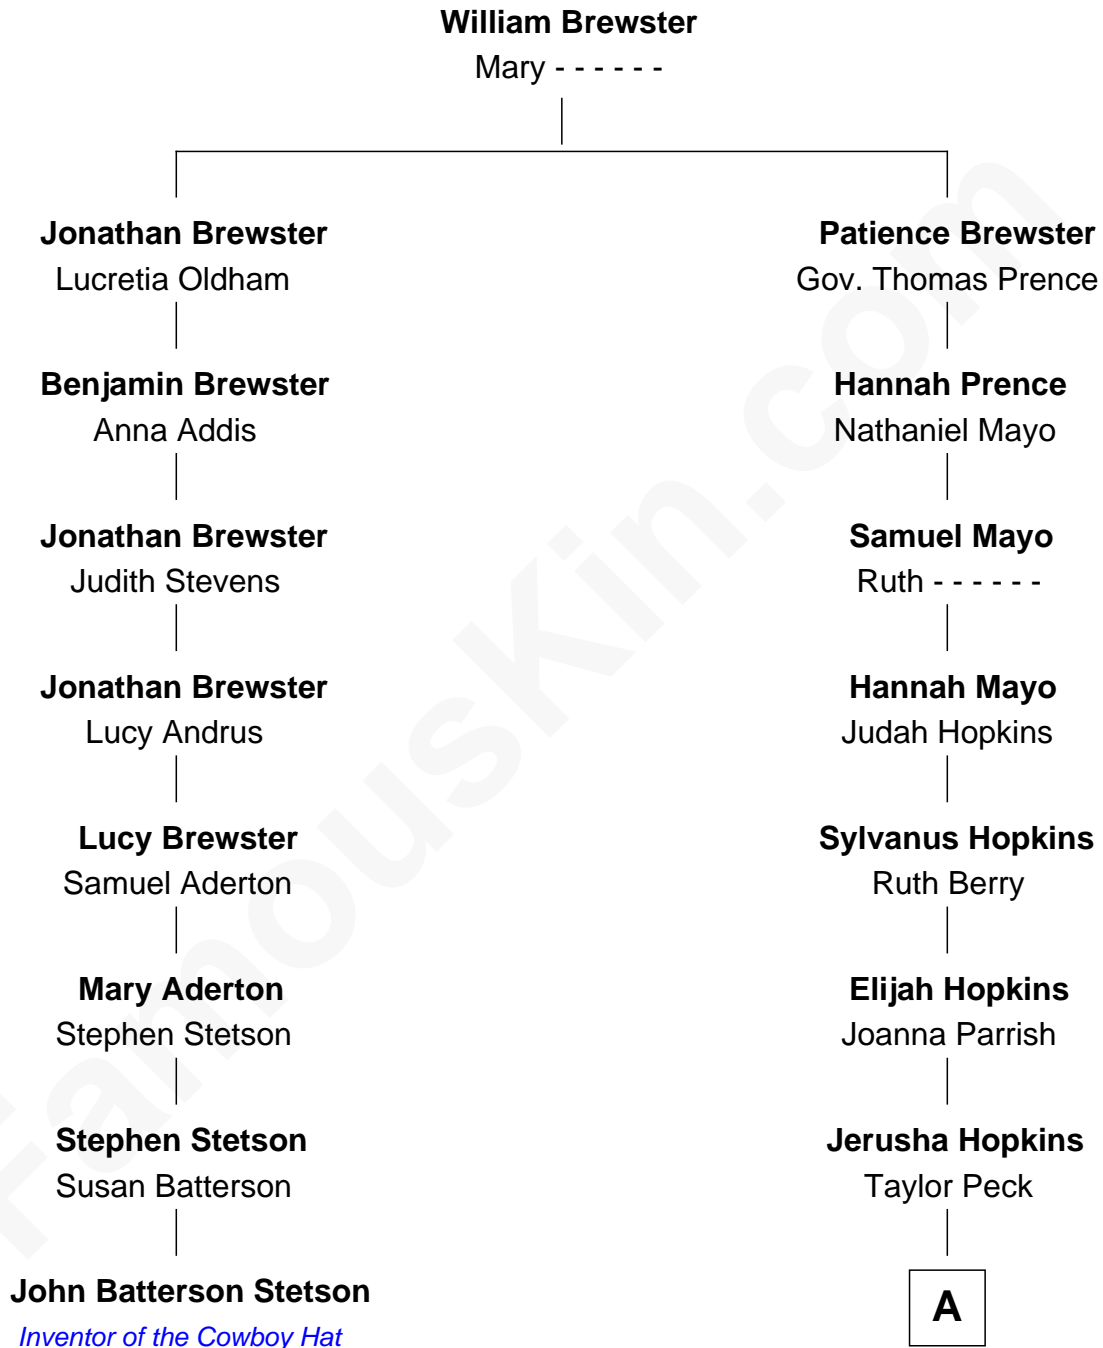

FamousKin.com
Relationship Chart of
John Batterson Stetson
Inventor of the Cowboy Hat

7th cousin 4 times removed of
Douglas Trumbull
Film Special Effects Pioneer

A

—
Lucy J. Peck

Rev. Seth Gold Clark

—
Emily A. Clark

Earl Wheeler Parsons

—
Emily Ellen Parsons

George Wilbur Hunt

—
Marcia Hunt

Donald Edmond Trumbull

—
Douglas Trumbull

Film Special Effects Pioneer