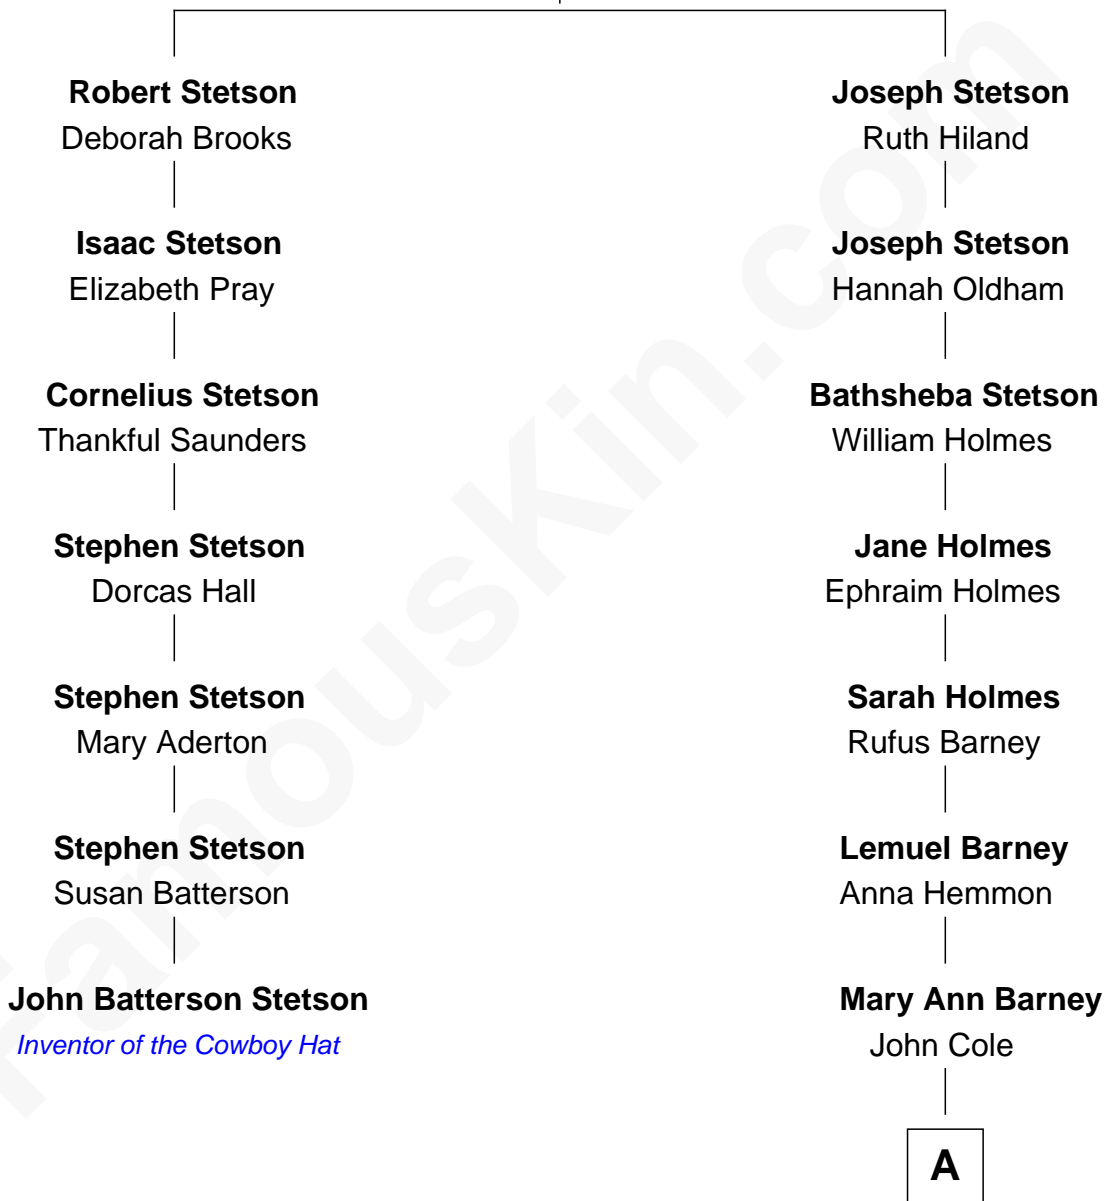

FamousKin.com Relationship Chart of

John Batterson Stetson

Inventor of the Cowboy Hat

6th cousin 5 times removed of

Michael Lookinland

TV Actor

Cornet Robert Stetson

Honor - - - - -

A

Rufus Lemuel Cole

Matilda M. Hall

Nellie M. Cole

John Andrew Lookinland

Orrin Paul Lookinland

Madeline Tait

Paul Russell Lookinland

Karen Ruth McKinney

Michael Lookinland

TV Actor

FamousKin.com