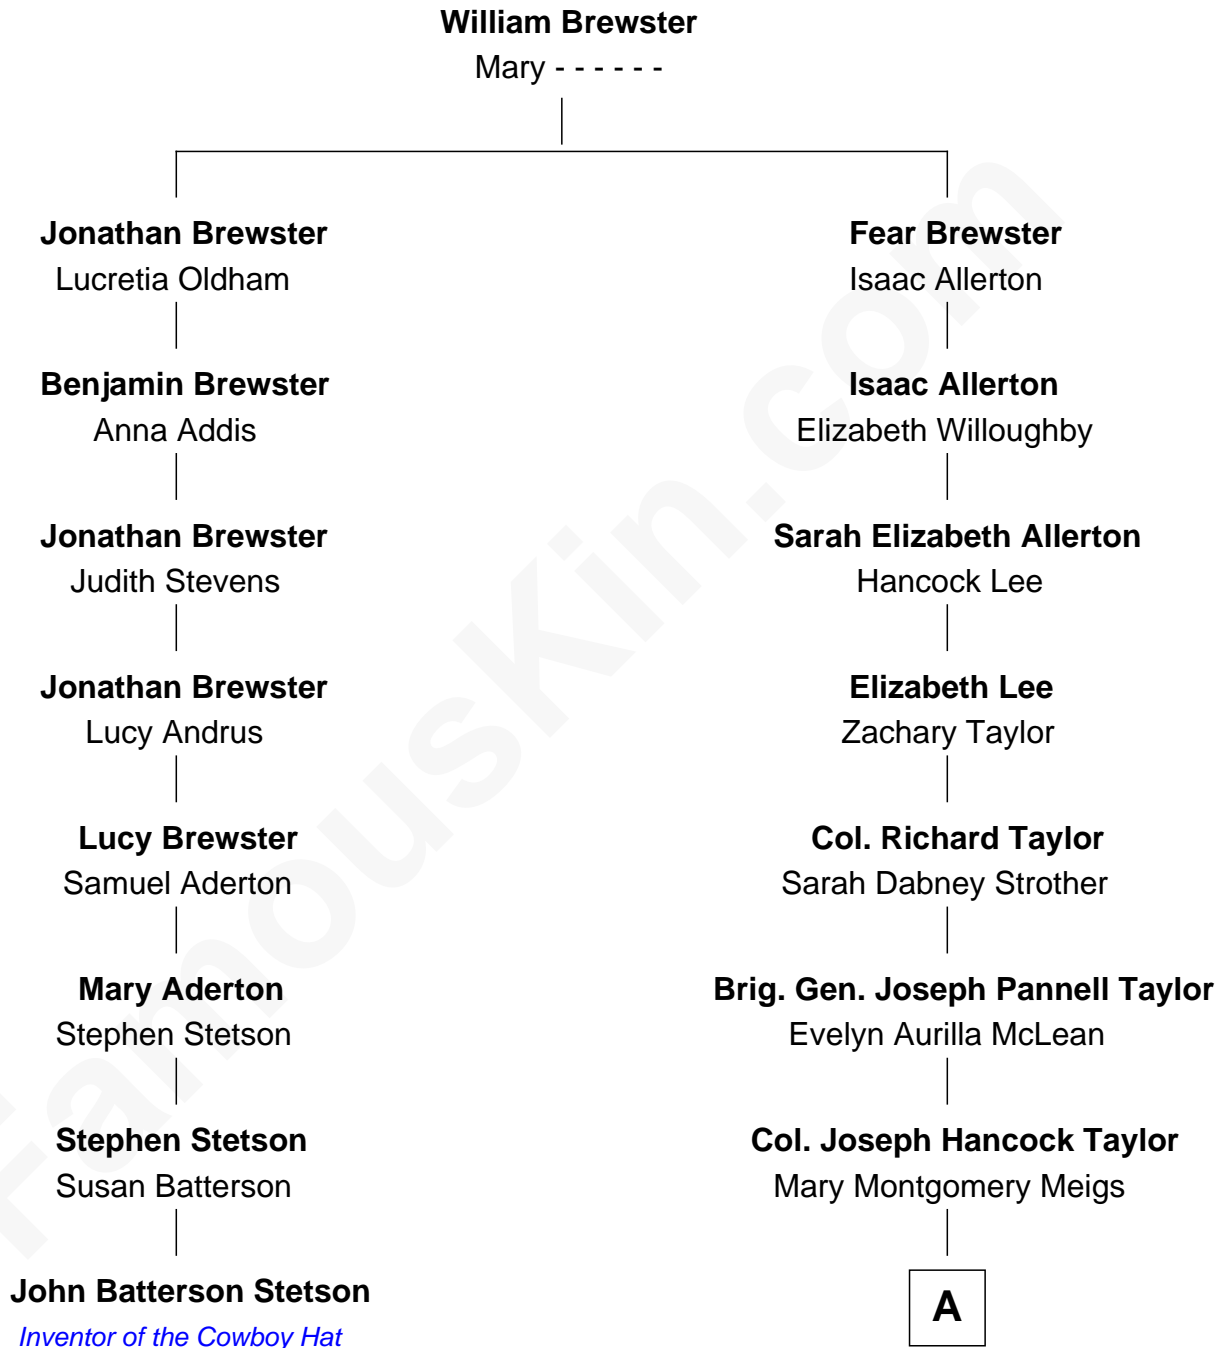

FamousKin.com

Relationship Chart of

John Batterson Stetson

Inventor of the Cowboy Hat

7th cousin 3 times removed of

Parker Stevenson
TV and Movie Actor

A

—
Evelyn Taylor

Eli Kirk Price

—
Philip Price

Sarah Meade Harrison

—
Sarah Meade Price

Richard Stevenson Parker

—
Parker Stevenson

TV and Movie Actor