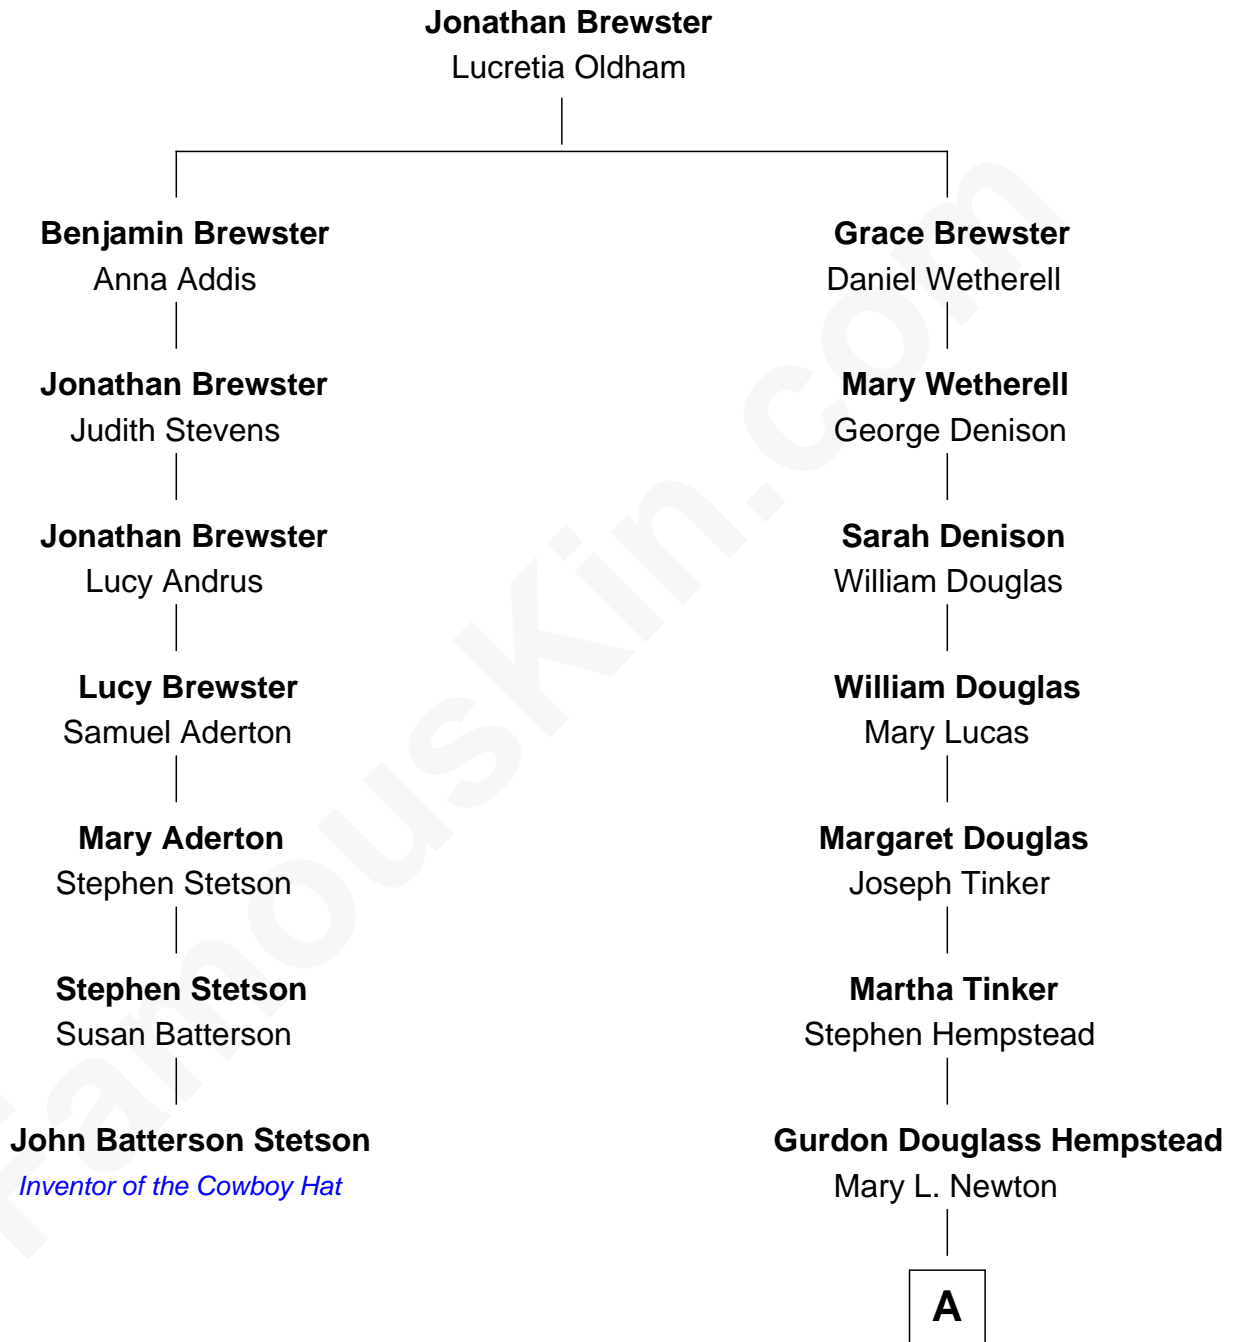

FamousKin.com
Relationship Chart of
John Batterson Stetson
Inventor of the Cowboy Hat

6th cousin 5 times removed of

Richard Gere
Movie Actor

A

Julia Anne Hempstead

Elisha Thomas Tiffany

Nelson Leroy Tiffany

Evaline Harriet Williams

William Stanton Tiffany

Anna Rebecca Stevens

Doris Anna Tiffany

Homer George Gere

Richard Gere

Movie Actor