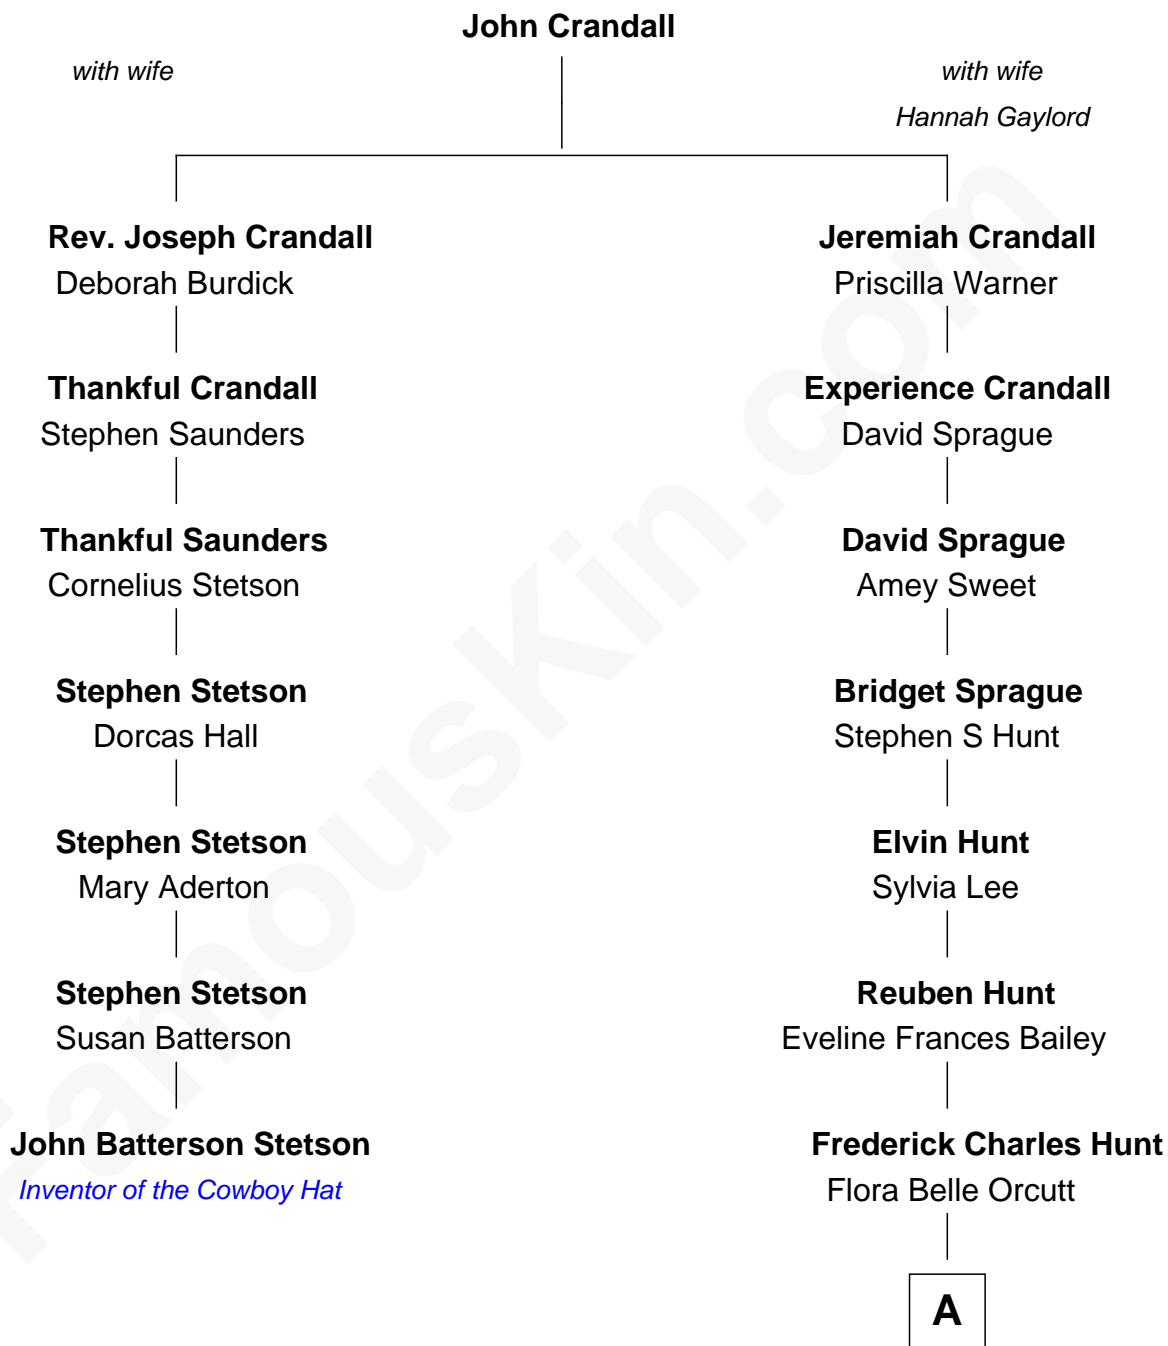

FamousKin.com Relationship Chart of

John Batterson Stetson

Inventor of the Cowboy Hat

6th cousin 2 times removed of

Lucille Ball

TV Actress - "I Love Lucy"

A

Desiree Evelyn Hunt