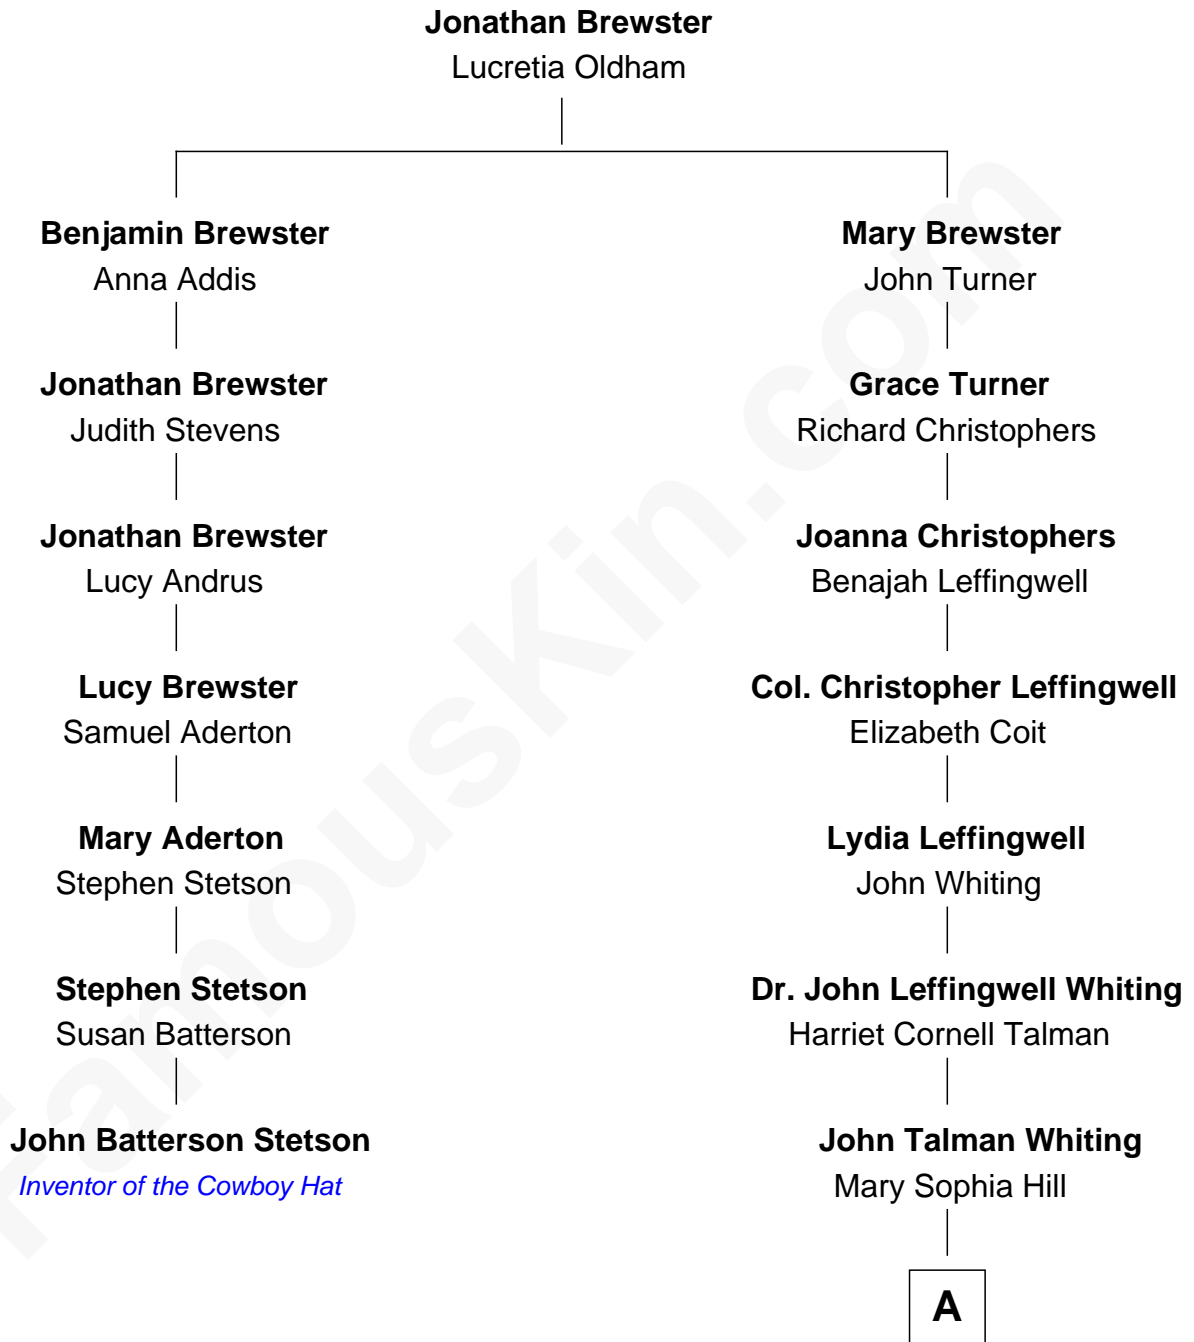

**FamousKin.com**  
**Relationship Chart of**  
**John Batterson Stetson**  
*Inventor of the Cowboy Hat*

**6th cousin 4 times removed of**  
**Adlai Stevenson III**  
*U.S. Senator from Illinois*

**A**

|  
**Mary DeGama Whiting**

William Borden

|  
**John Borden**

Ellen Wallace Waller

|  
**Ellen Borden**

Adlai Ewing Stevenson

|  
**Adlai Stevenson III**

*U.S. Senator from Illinois*