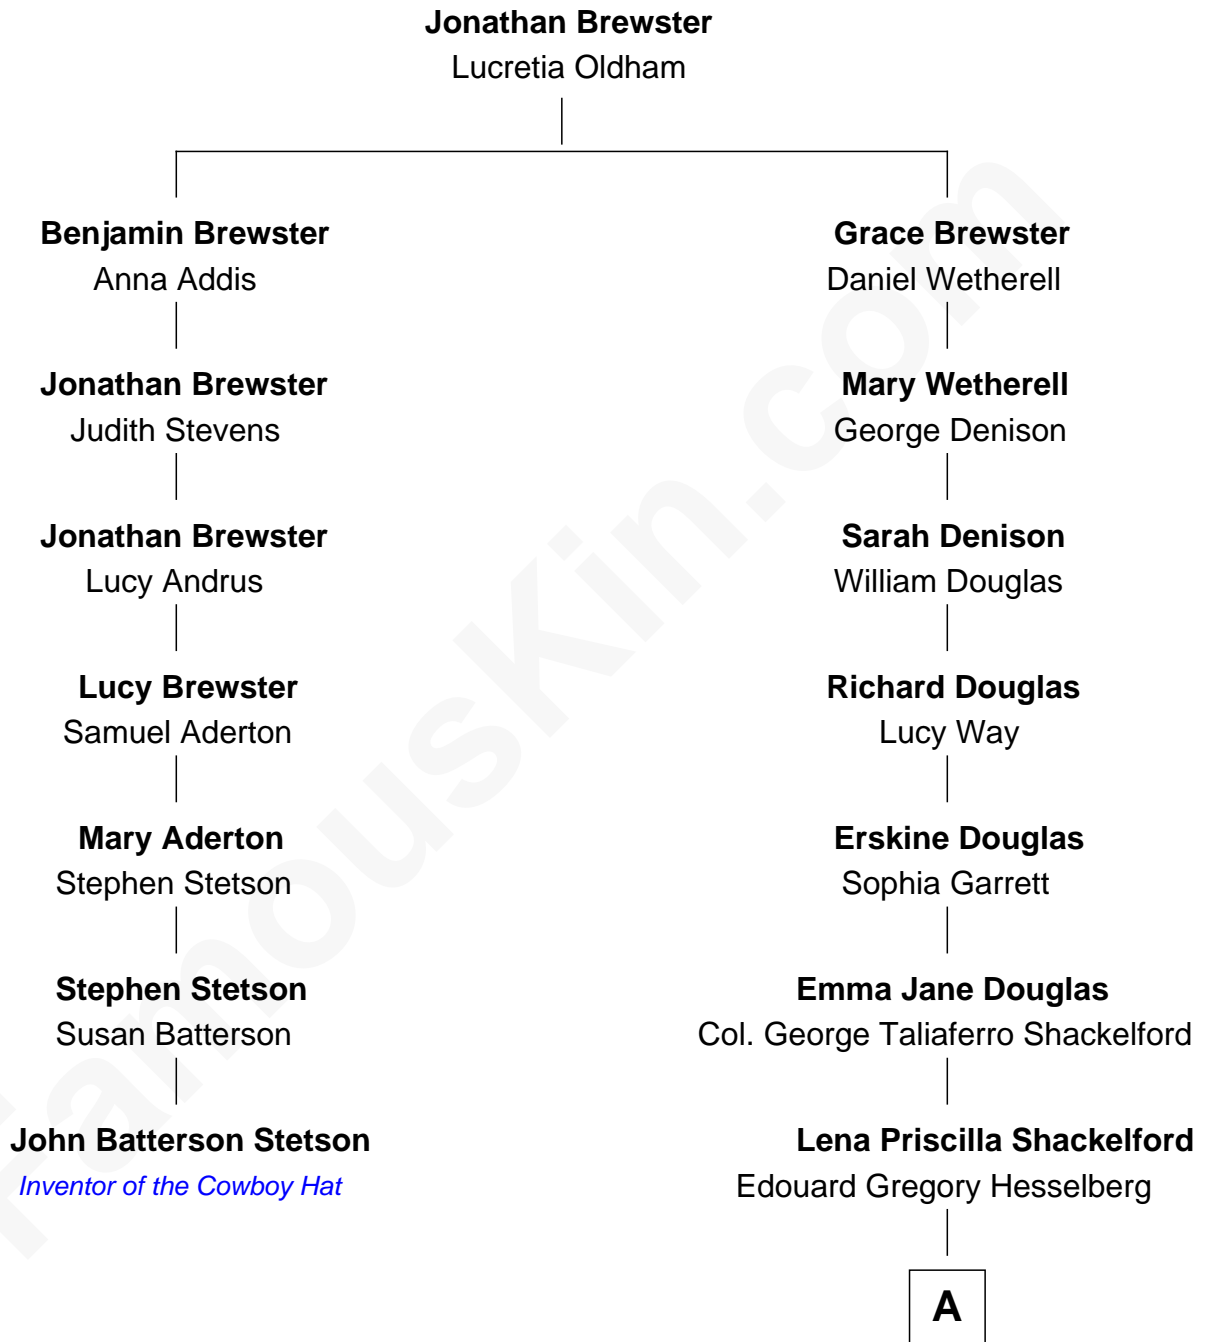

FamousKin.com

Relationship Chart of

John Batterson Stetson

Inventor of the Cowboy Hat

6th cousin 3 times removed of

Illeana Douglas
TV and Movie Actress

A

—
Melvyn Edouard Hesselberg

Rosalind Hightower

—
Gregory Hesselberg

Joan Georgescu

—
Illeana Douglas

TV and Movie Actress

FamousKin.com