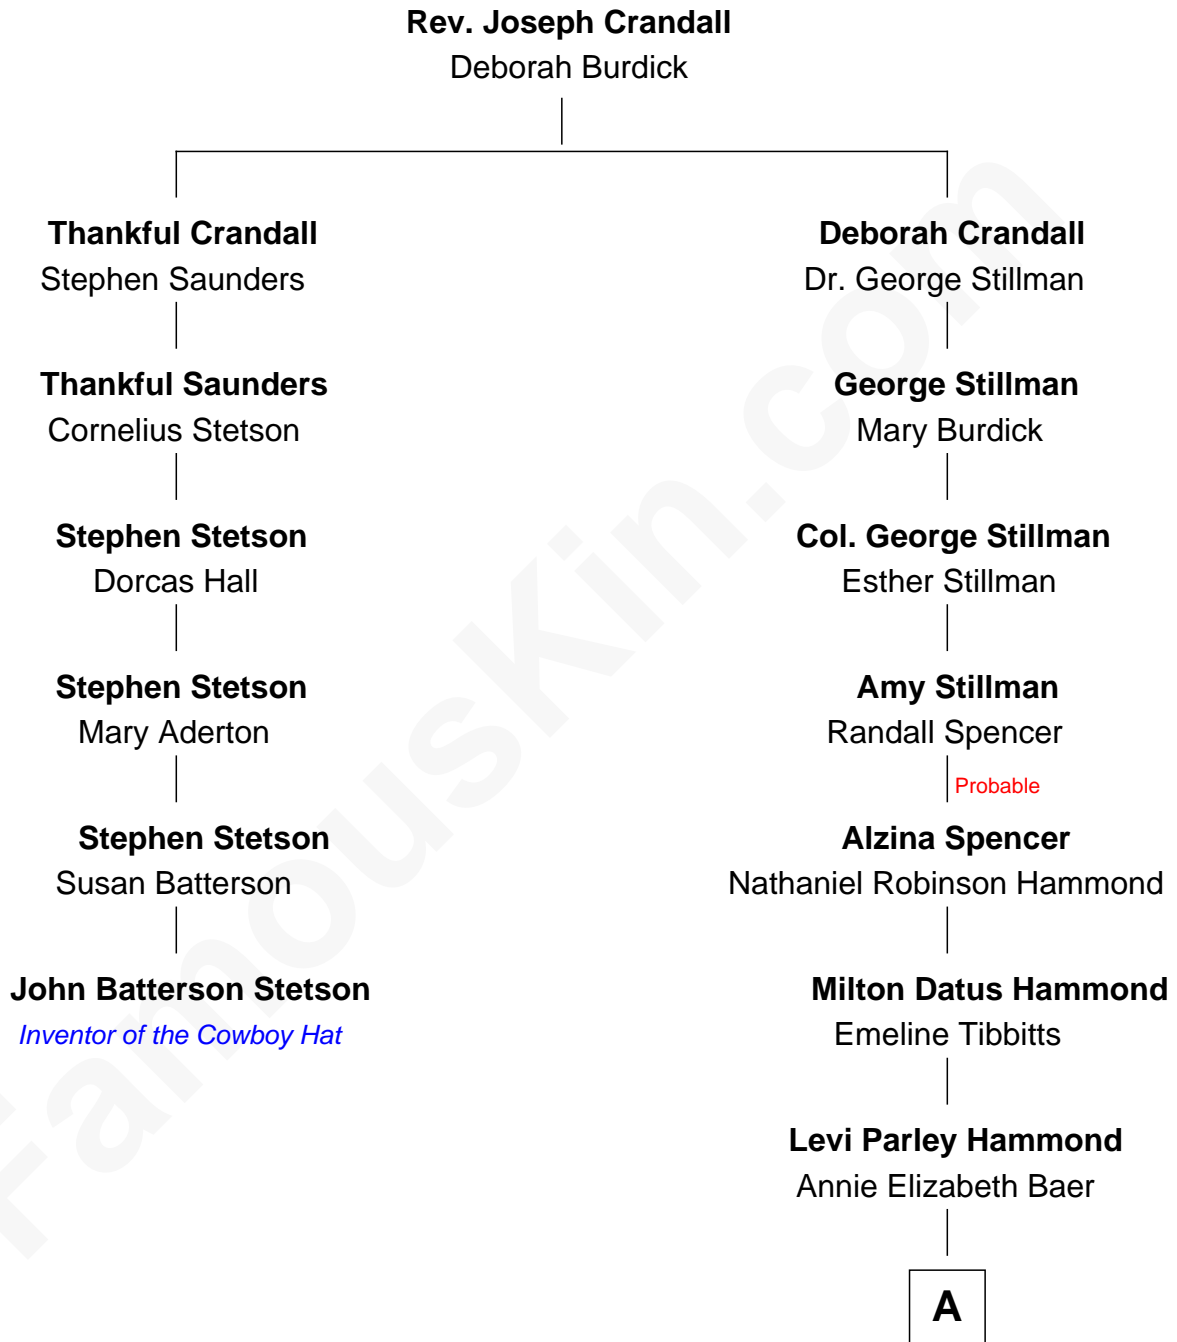

FamousKin.com
Relationship Chart of
John Batterson Stetson
Inventor of the Cowboy Hat

5th cousin 5 times removed of

Amy Adams
Movie Actress

A

Grant Levi Hammond

Rita Otterbeck

Colleen Hammond

Joseph Hugh Hicken