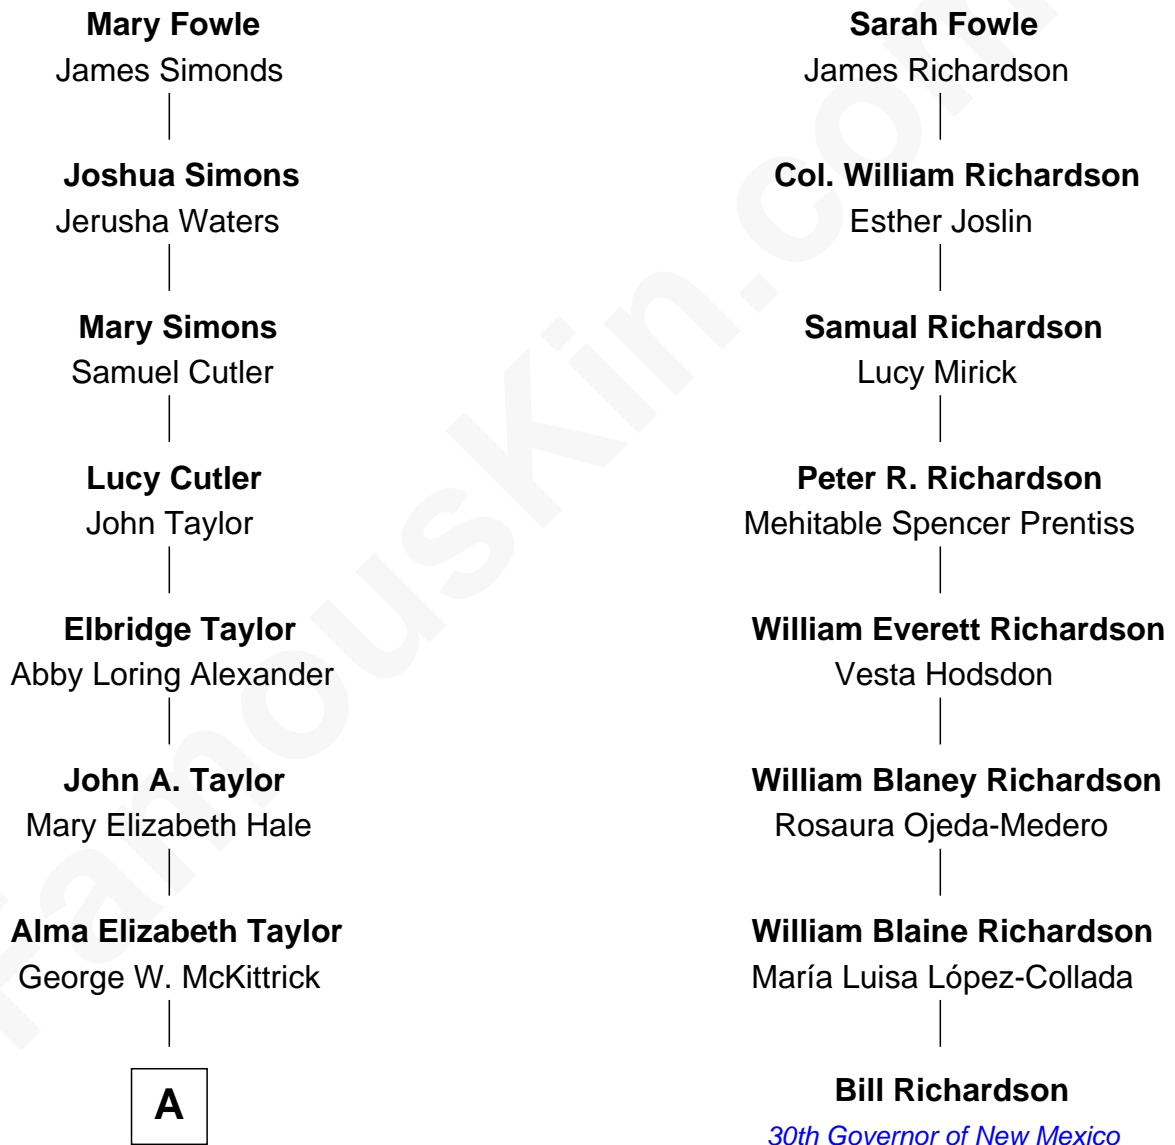

FamousKin.com Relationship Chart of

Mark Wahlberg

Movie Actor

7th cousin 3 times removed of

Bill Richardson

30th Governor of New Mexico

James Fowle
Mary Richardson

A

Ellen Floyd McKittrick

Edward Brisbois

Leone Floyd Brisbois

Arthur Ambrose Donnelly

Alma Elaine Donnelly

Donald Edward Wahlberg

Mark Wahlberg

Movie Actor