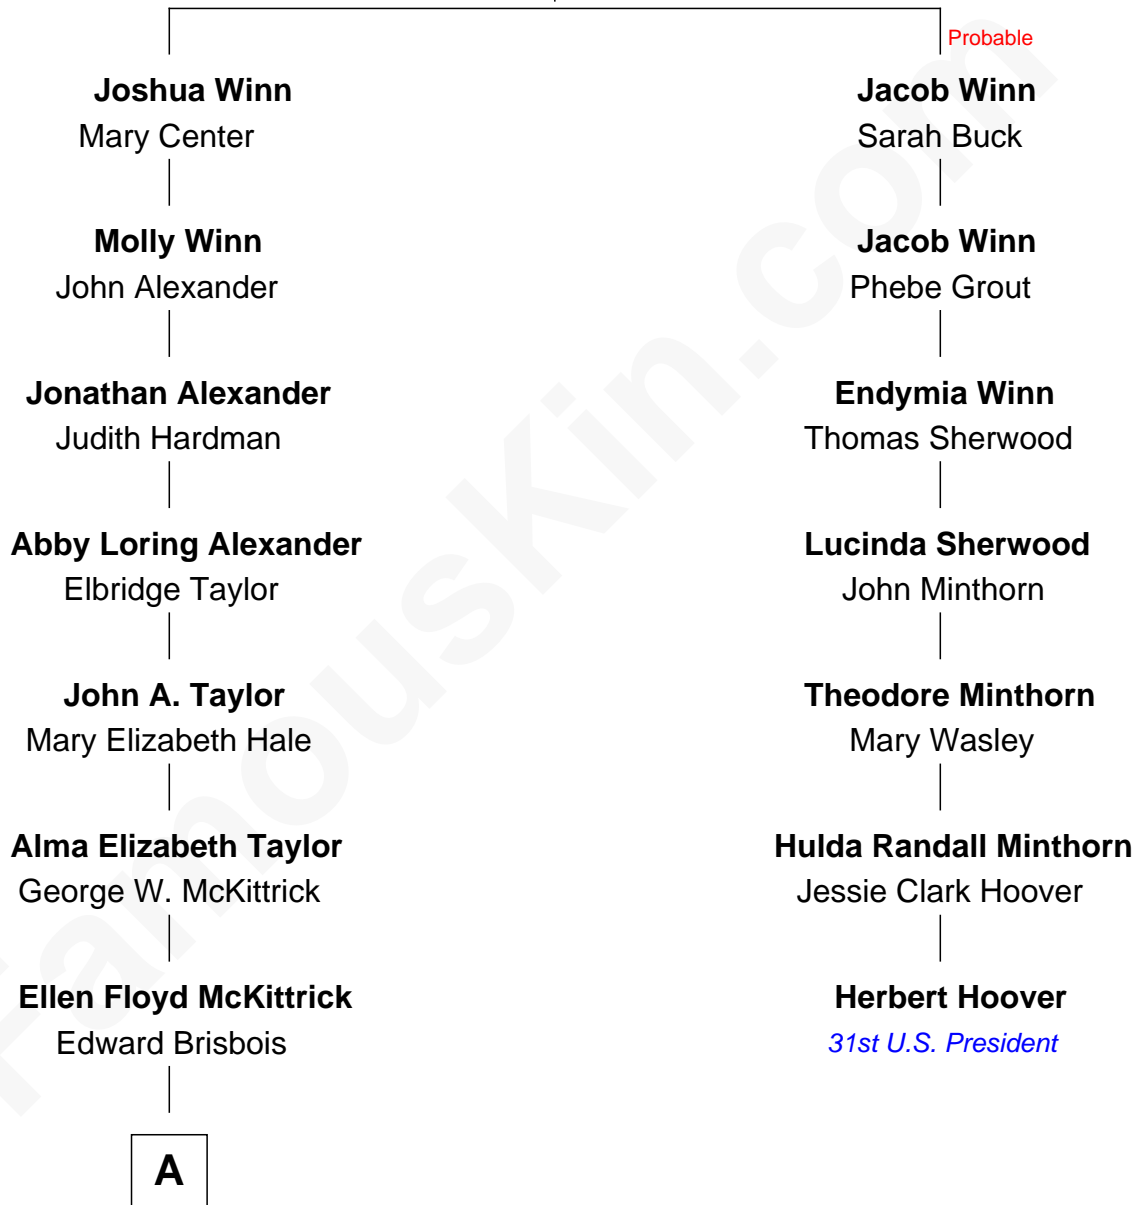

FamousKin.com Relationship Chart of

Mark Wahlberg

Movie Actor

6th cousin 3 times removed of

Herbert Hoover

31st U.S. President

Jacob Winn
Prudence Wyman

A

—
Leone Floyd Brisbois
Arthur Ambrose Donnelly

—
Alma Elaine Donnelly
Donald Edward Wahlberg

—
Mark Wahlberg
Movie Actor