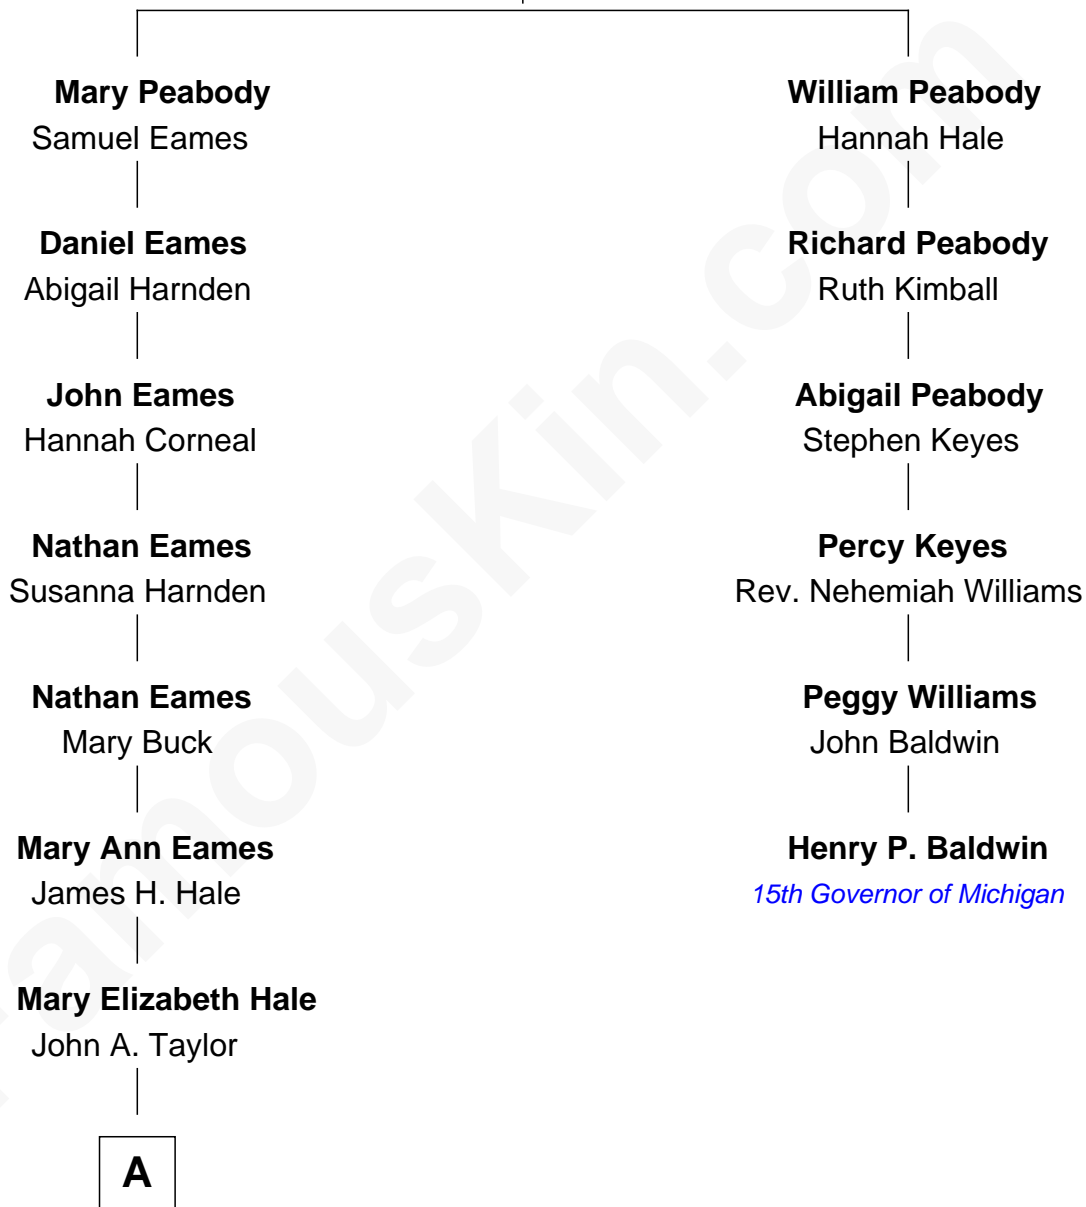

FamousKin.com Relationship Chart of

Mark Wahlberg

Movie Actor

5th cousin 6 times removed of

Henry P. Baldwin

15th Governor of Michigan

Francis Peabody

*with wife
Mary Foster*

*with wife
Lydia -----*

A

Alma Elizabeth Taylor

George W. McKittrick

Ellen Floyd McKittrick

Edward Brisbois

Leone Floyd Brisbois

Arthur Ambrose Donnelly

Alma Elaine Donnelly

Donald Edward Wahlberg

Mark Wahlberg

Movie Actor

FamousKin.com