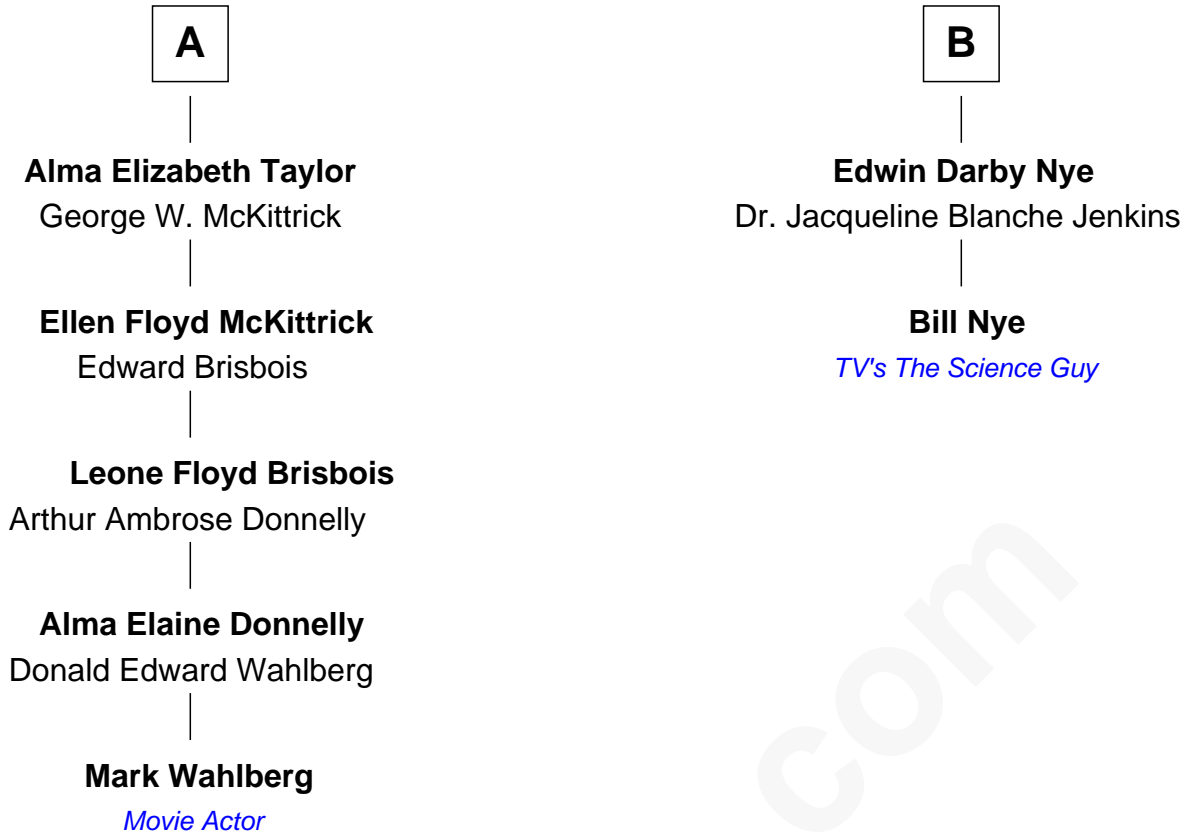

# FamousKin.com Relationship Chart of

**Mark Wahlberg**

*Movie Actor*

8th cousin 3 times removed of

**Bill Nye**

*TV's The Science Guy*

**Samuel Blodgett**

Ruth Eggleston

**Lucy Cutler**

John Taylor

**Elbridge Taylor**

Abby Loring Alexander

**John A. Taylor**

Mary Elizabeth Hale

**A**

**Thomas Blodgett**

Rebecca Tidd

**Joseph Blodgett**

Sarah Stone

**Benjamin Blodgett**

Rebecca Haynes

**Luther Blodgett**

Keziah Barr

**Polly Blodgett**

Jonas Ward Nye

**Luther Blodgett Nye**

Helen Sophia Puffer

**Luther Bertram Nye**

Minnie Wheatley Farr

**B**

FamousKin.com